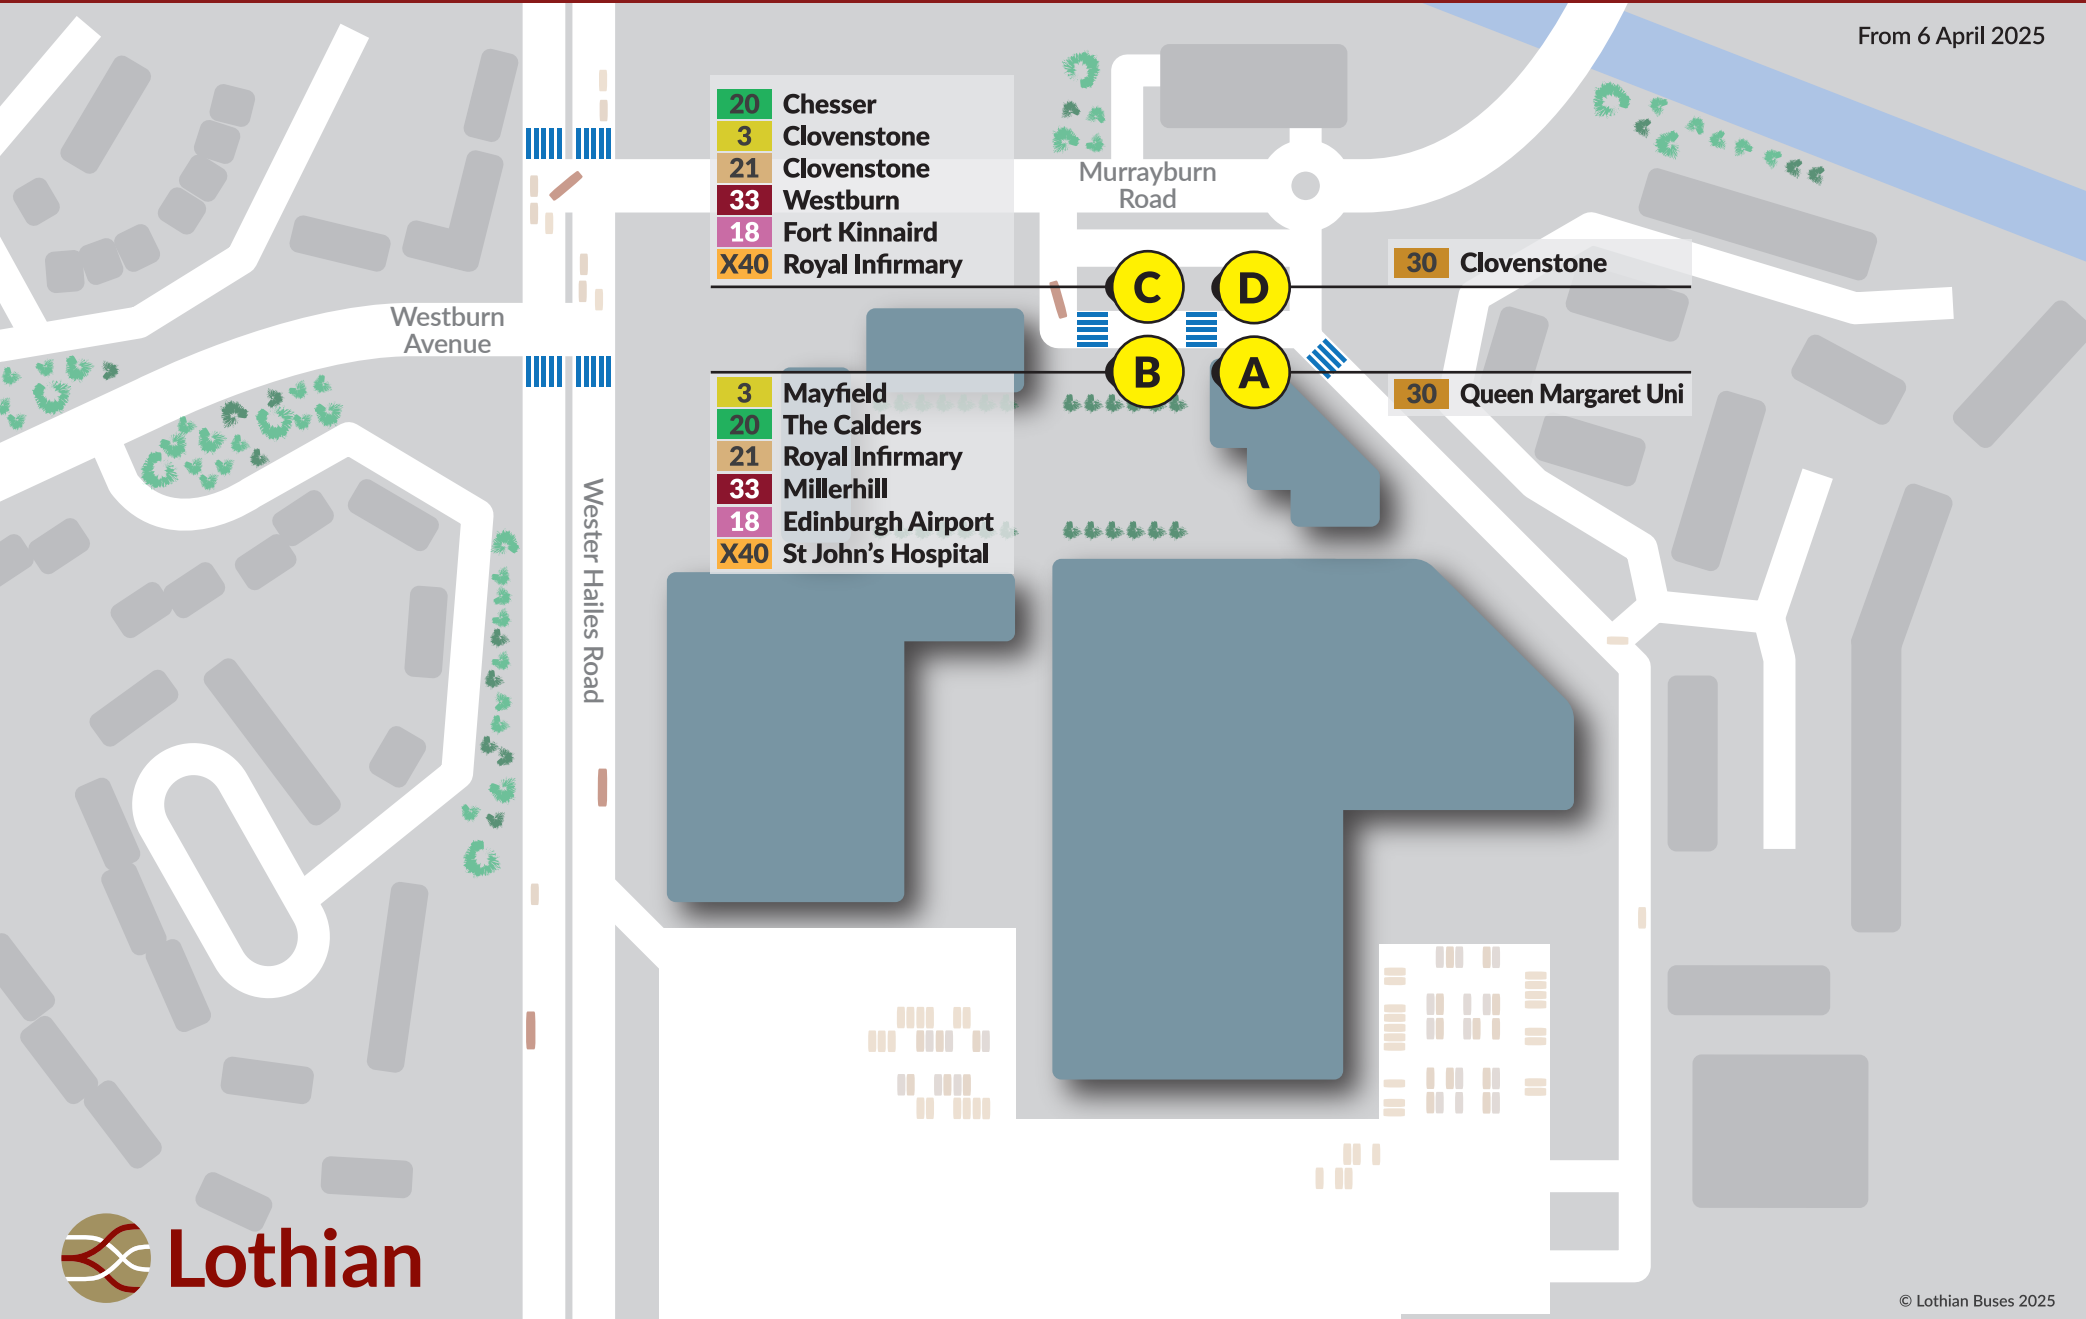

Bus stops at Westside Plaza

From 6 April 2025

- 20 Chesser
- 3 Clovenstone
- 21 Clovenstone
- 33 Westburn
- 18 Fort Kinnaird
- X40 Royal Infirmary

- 3 Mayfield
- 20 The Calders
- 21 Royal Infirmary
- 33 Millerhill
- 18 Edinburgh Airport
- X40 St John's Hospital

30 Clovenstone

30 Queen Margaret Uni