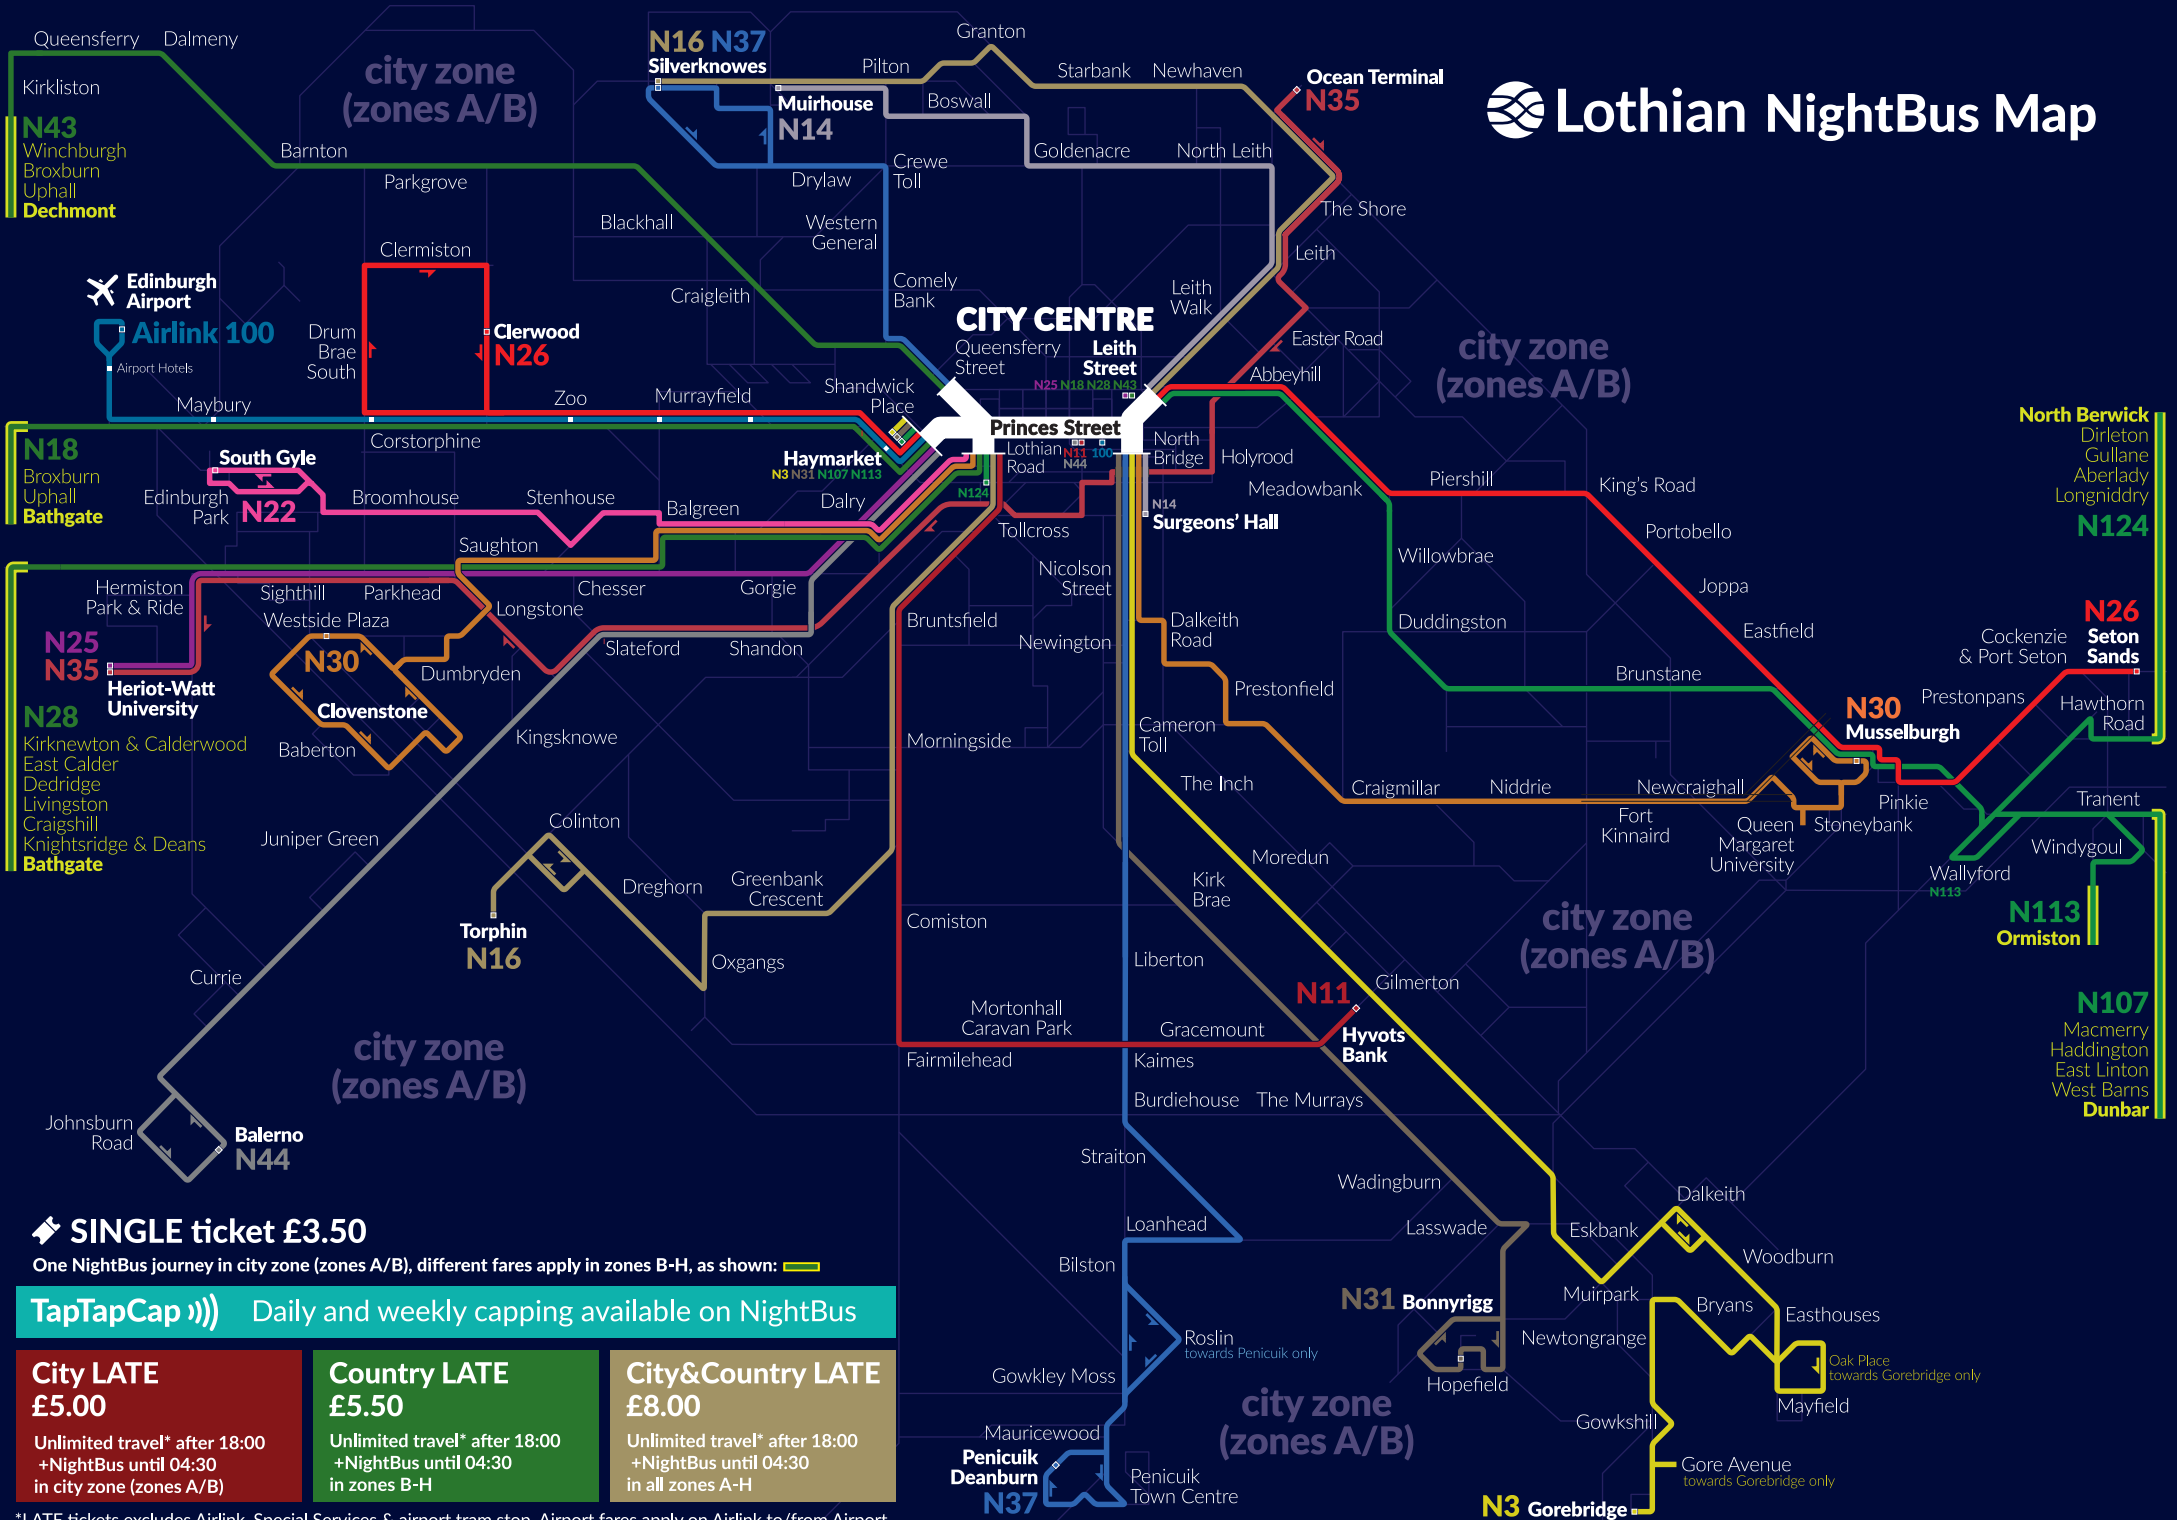

# Lothian NightBus Map

👉 **SINGLE ticket £3.50**

One NightBus journey in city zone (zones A/B), different fares apply in zones B-H, as shown:

**TapTapCap** Daily and weekly capping available on NightBus

**City LATE**  
**£5.00**

Unlimited travel\* after 18:00  
+NightBus until 04:30  
in city zone (zones A/B)

**Country LATE**  
**£5.50**

Unlimited travel\* after 18:00  
+NightBus until 04:30  
in zones B-H

**City&Country LATE**  
**£8.00**

Unlimited travel\* after 18:00  
+NightBus until 04:30  
in all zones A-H

\*LATE tickets excludes Airlink, Special Services & airport tram stop. Airport fares apply on Airlink to/from Airport.