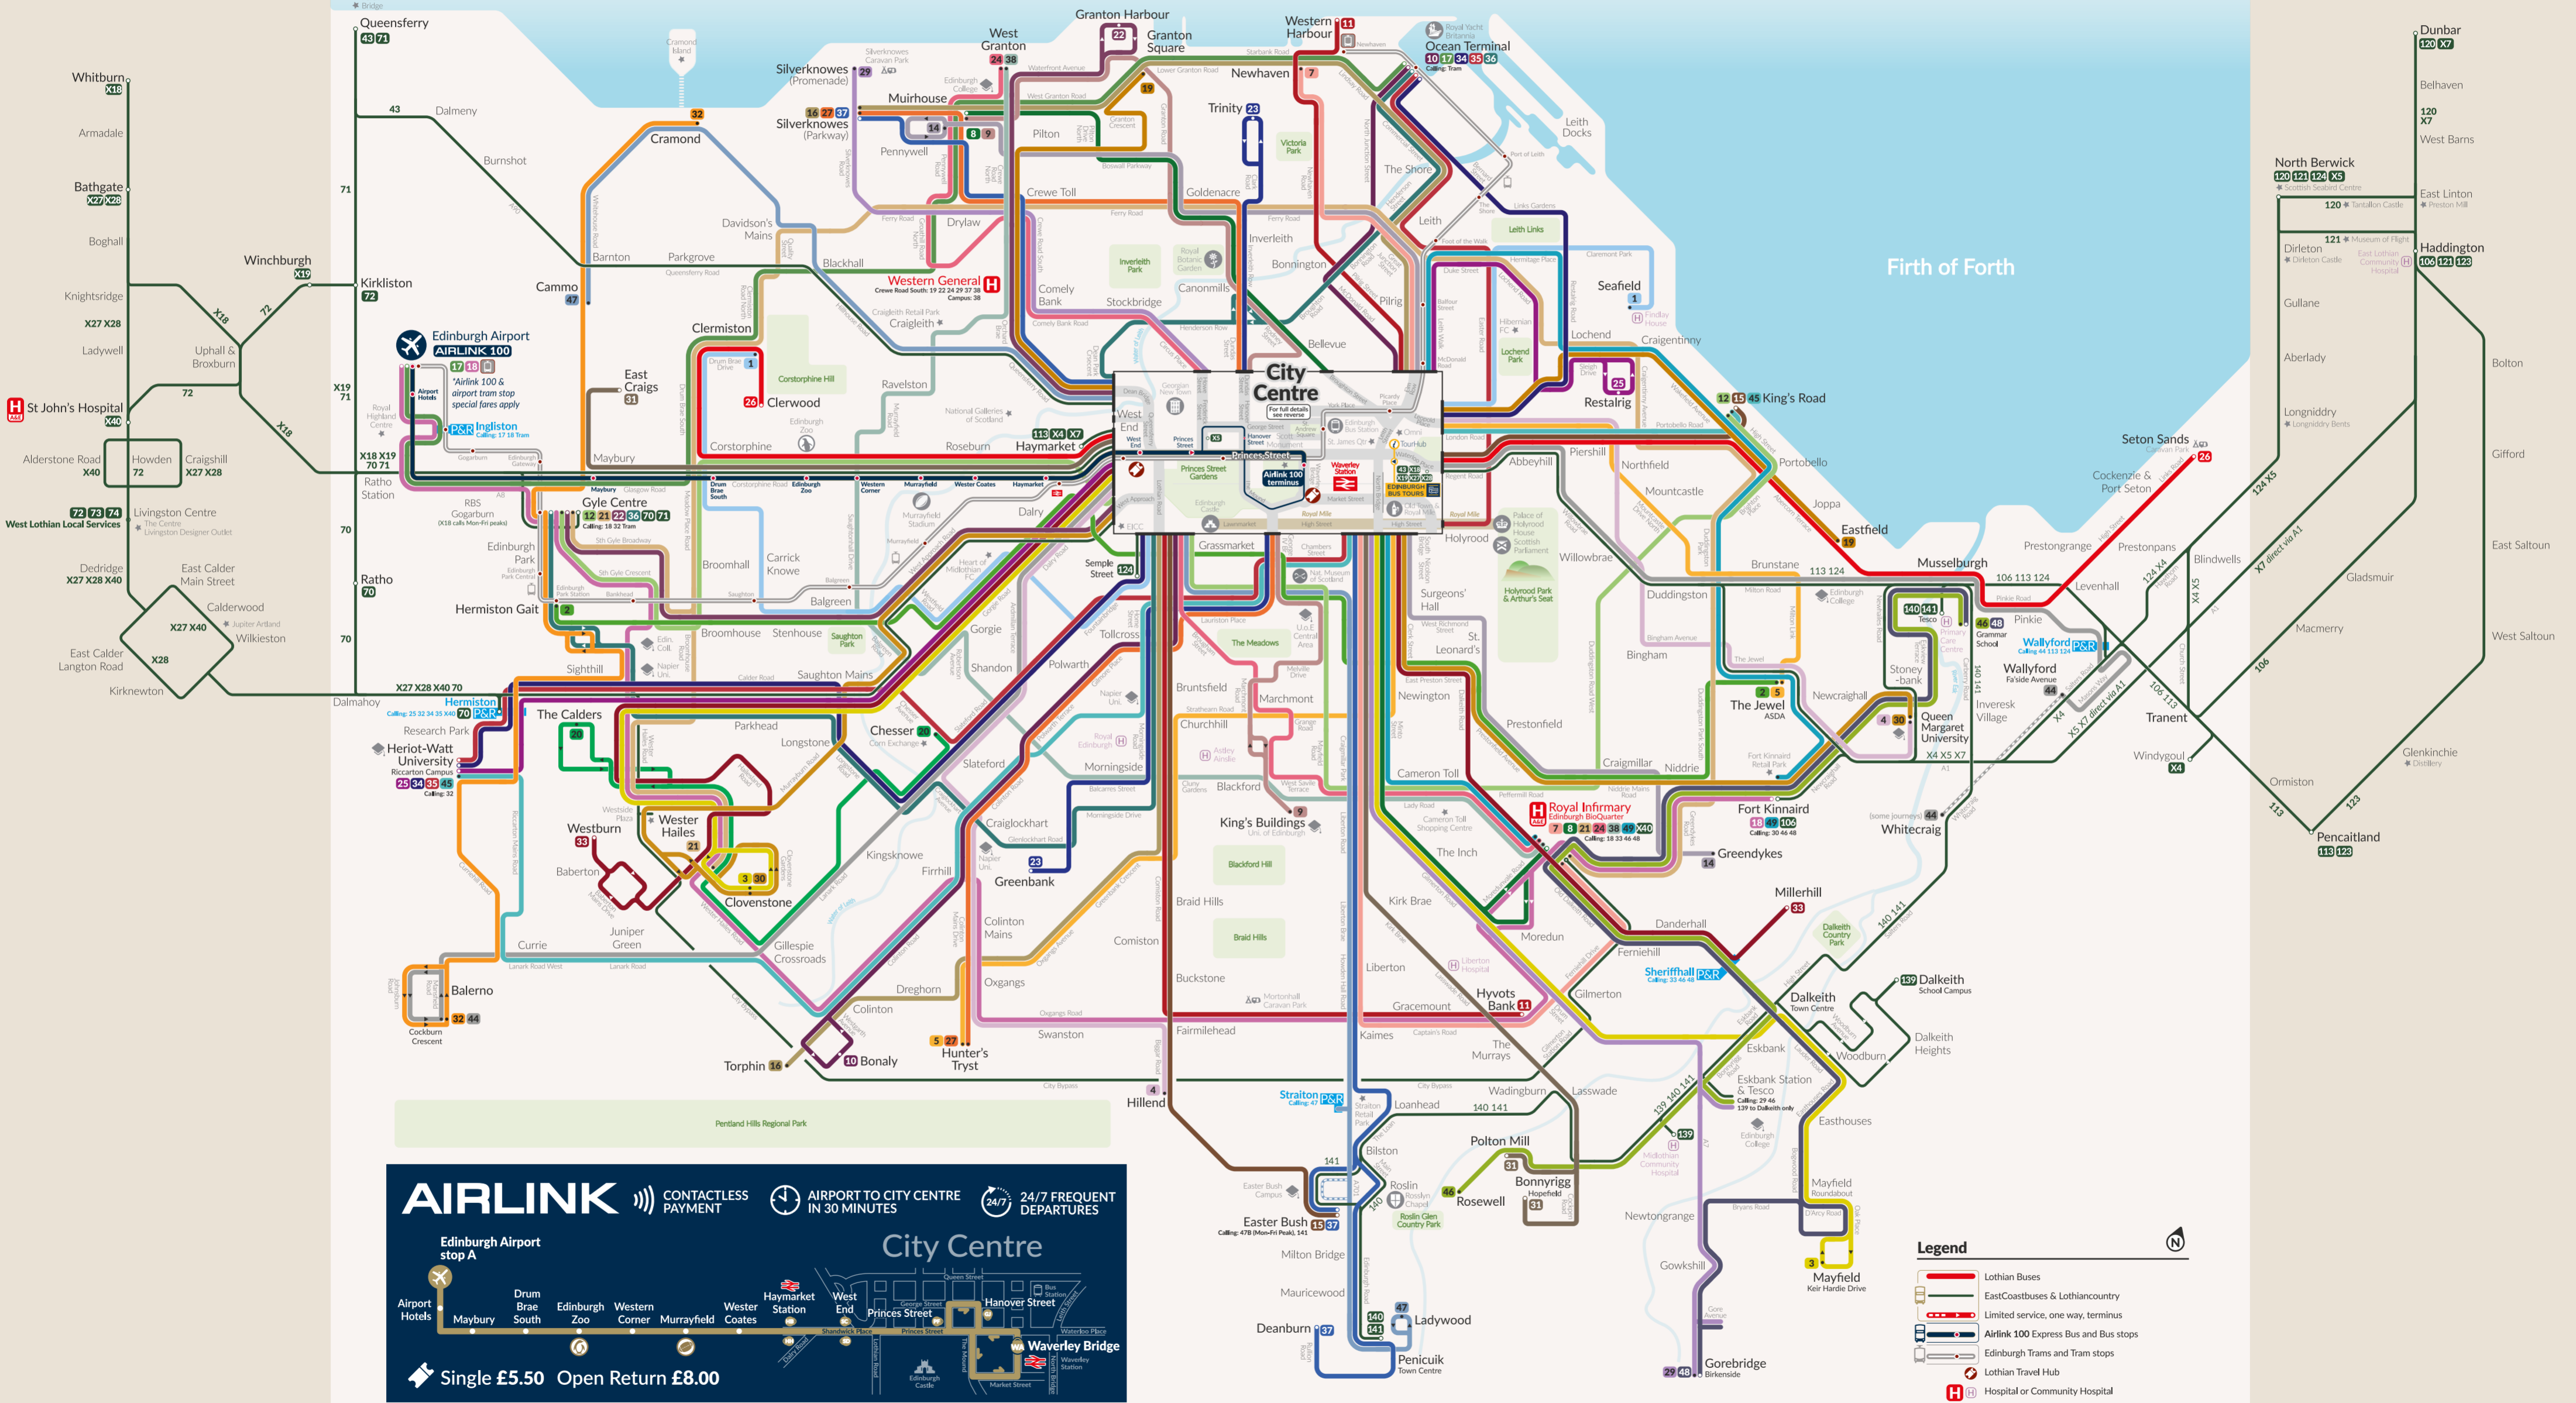

zones C-H
Different fares apply for Lothiancountry services in country C-H fare zones
Full details of all services & fares at lothianbuses.co.uk

zones A/B
'city' fare zone

zones A/B
'city' fare zone

zones C-H
Different fares apply for EastCoastbuses services in country C-H fare zones
Full details of all services & fares at lothianbuses.co.uk

AIRLINK CONTACTLESS PAYMENT AIRPORT TO CITY CENTRE IN 30 MINUTES 24/7 FREQUENT DEPARTURES

Edinburgh Airport stop A

City Centre

Single £5.50 Open Return £8.00

Legend

- Lothian Buses
- EastCoastbuses & Lothiancountry
- Limited service, one way, terminus
- Airlink 100 Express Bus and Bus stops
- Edinburgh Trams and Tram stops
- Lothian Travel Hub
- Hospital or Community Hospital
- Park and Ride with services to City Centre