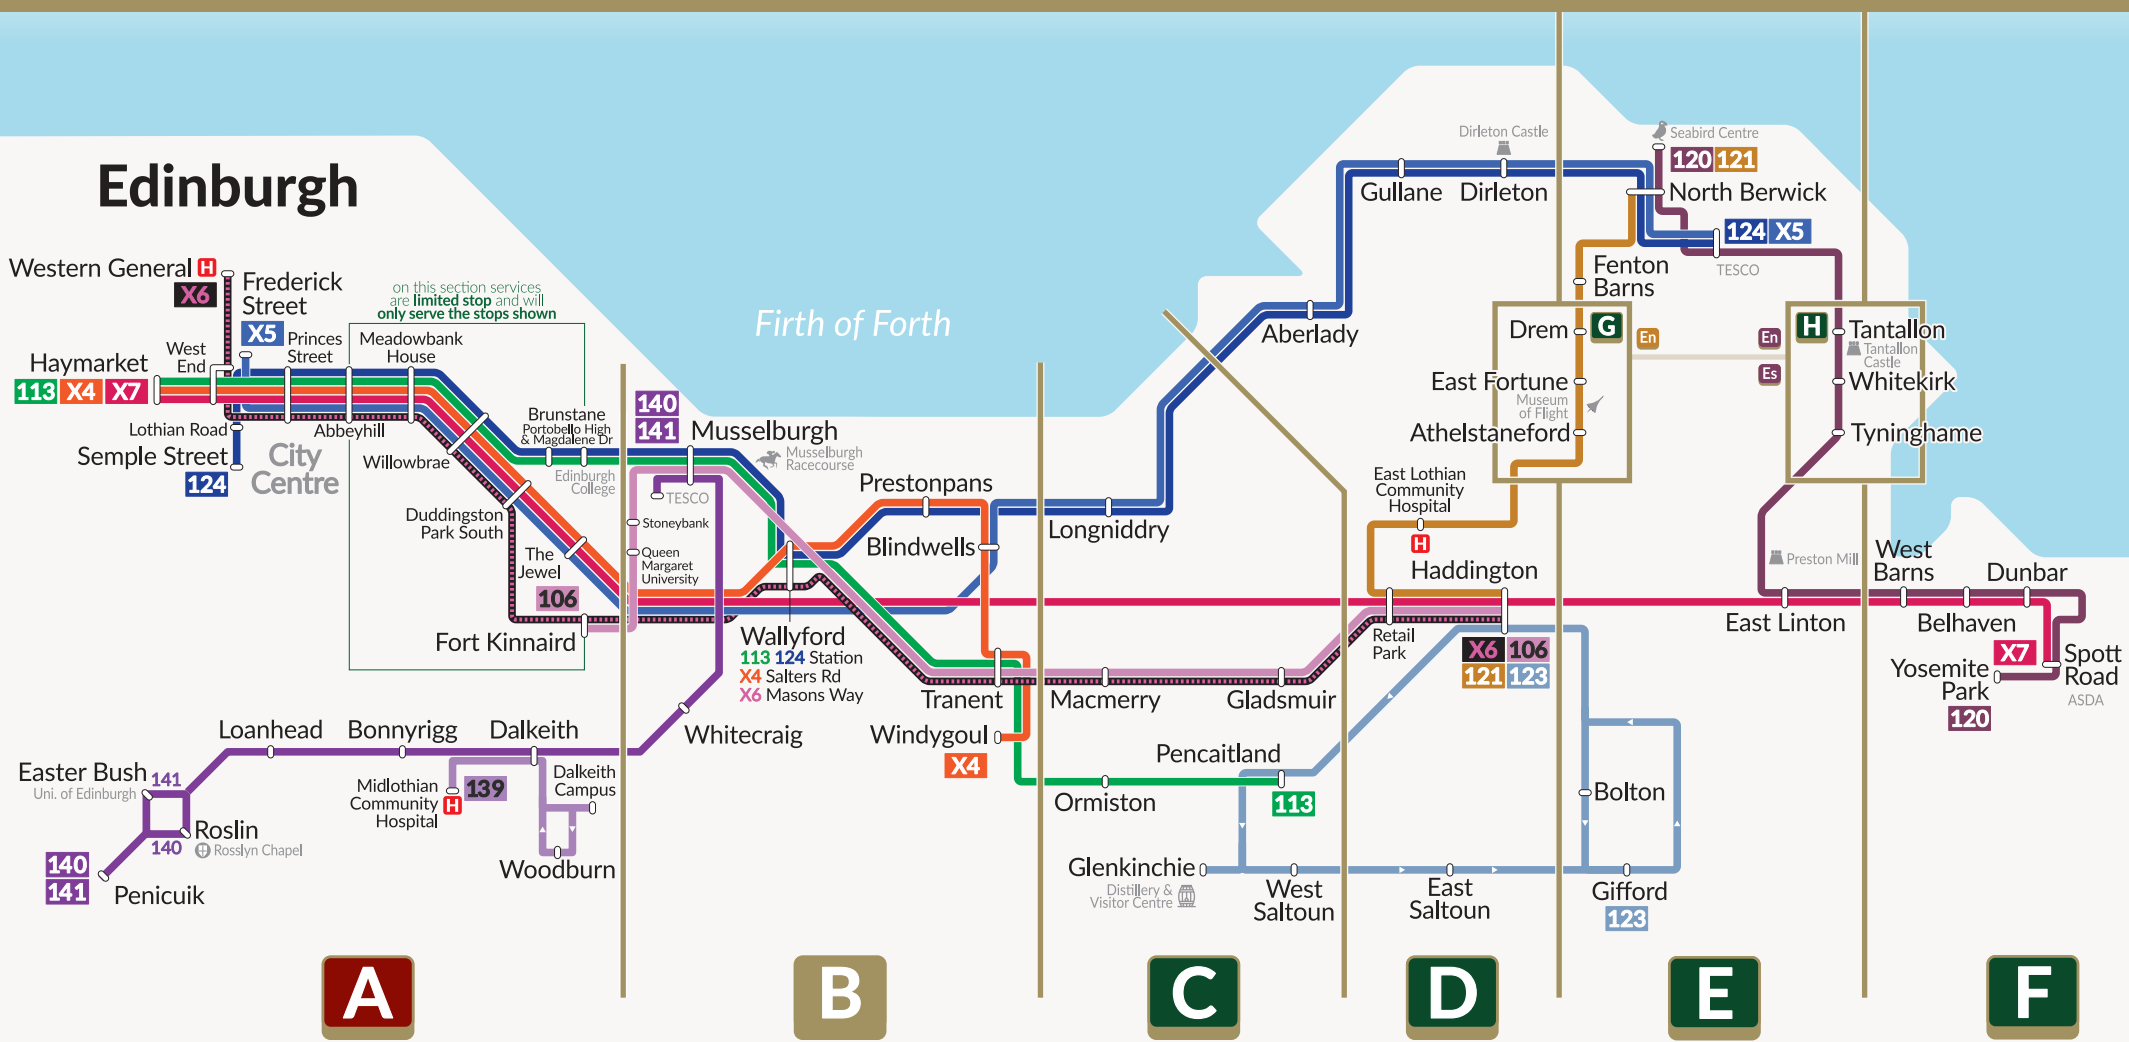

EastCoastbuses Network Map

 Eligible persons under 22 or over 60 years old, or with a disability, travel FREE on day services with a valid Scottish National Entitlement Card

TapTapCap Convenient & capped - contactless payments accepted

	Daily cap	Weekly cap
City DAY	£5.00	£24.50
CountryDAY	£5.60	£23.00
City&Country DAY	£8.50	£35.50
NETWORK	£12.50	£47.00

Let us work out the cheapest adult fare for you - just state your destination and tap your contactless card or device when you board. Use the same card or device all day or all week to automatically benefit from daily and weekly capping (Mon - Sun). Your card or device is your ticket, so one per person!