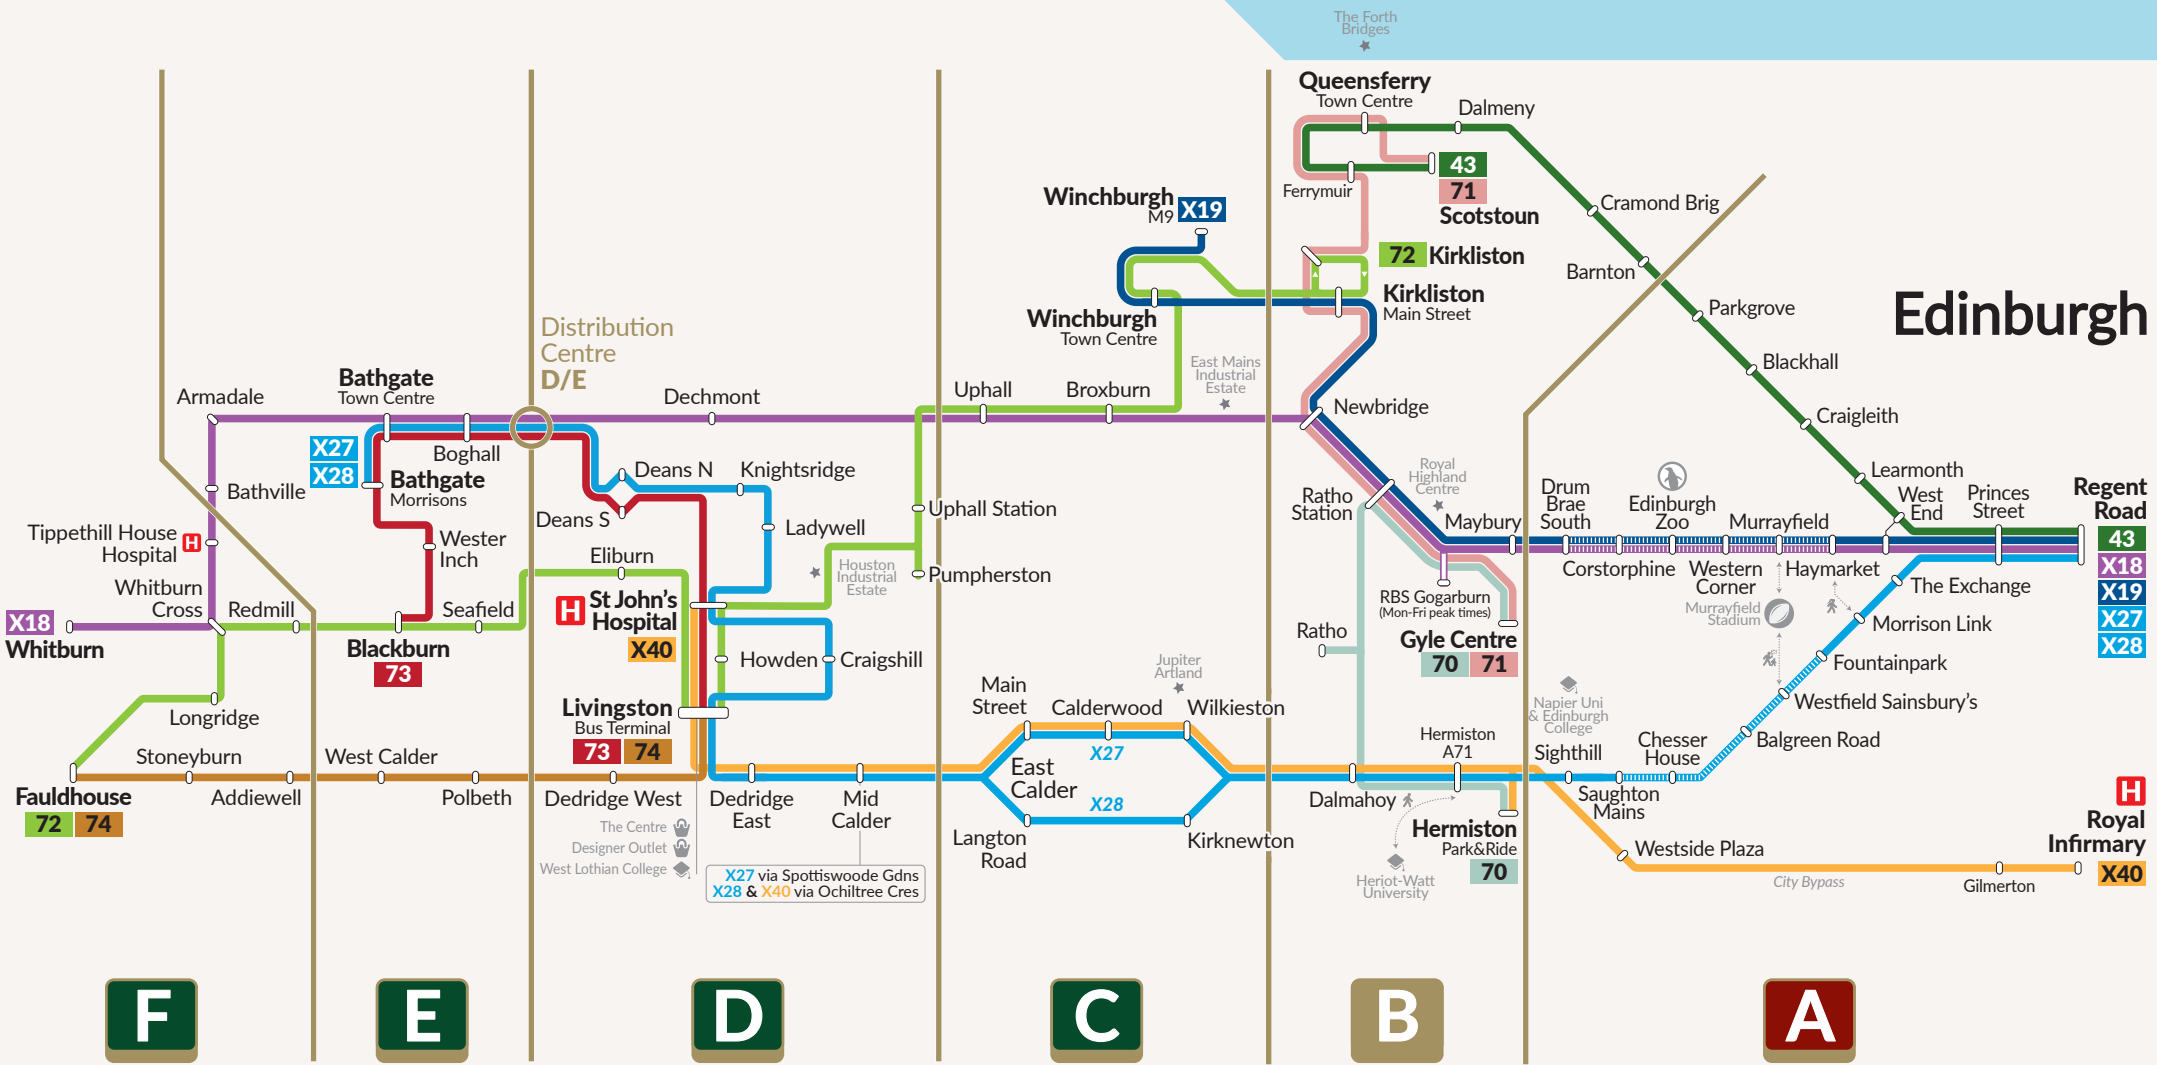

Lothiancountry Network Map

from 1 December 2024

 All stops
 Limited Stop, stopping only at marked stops