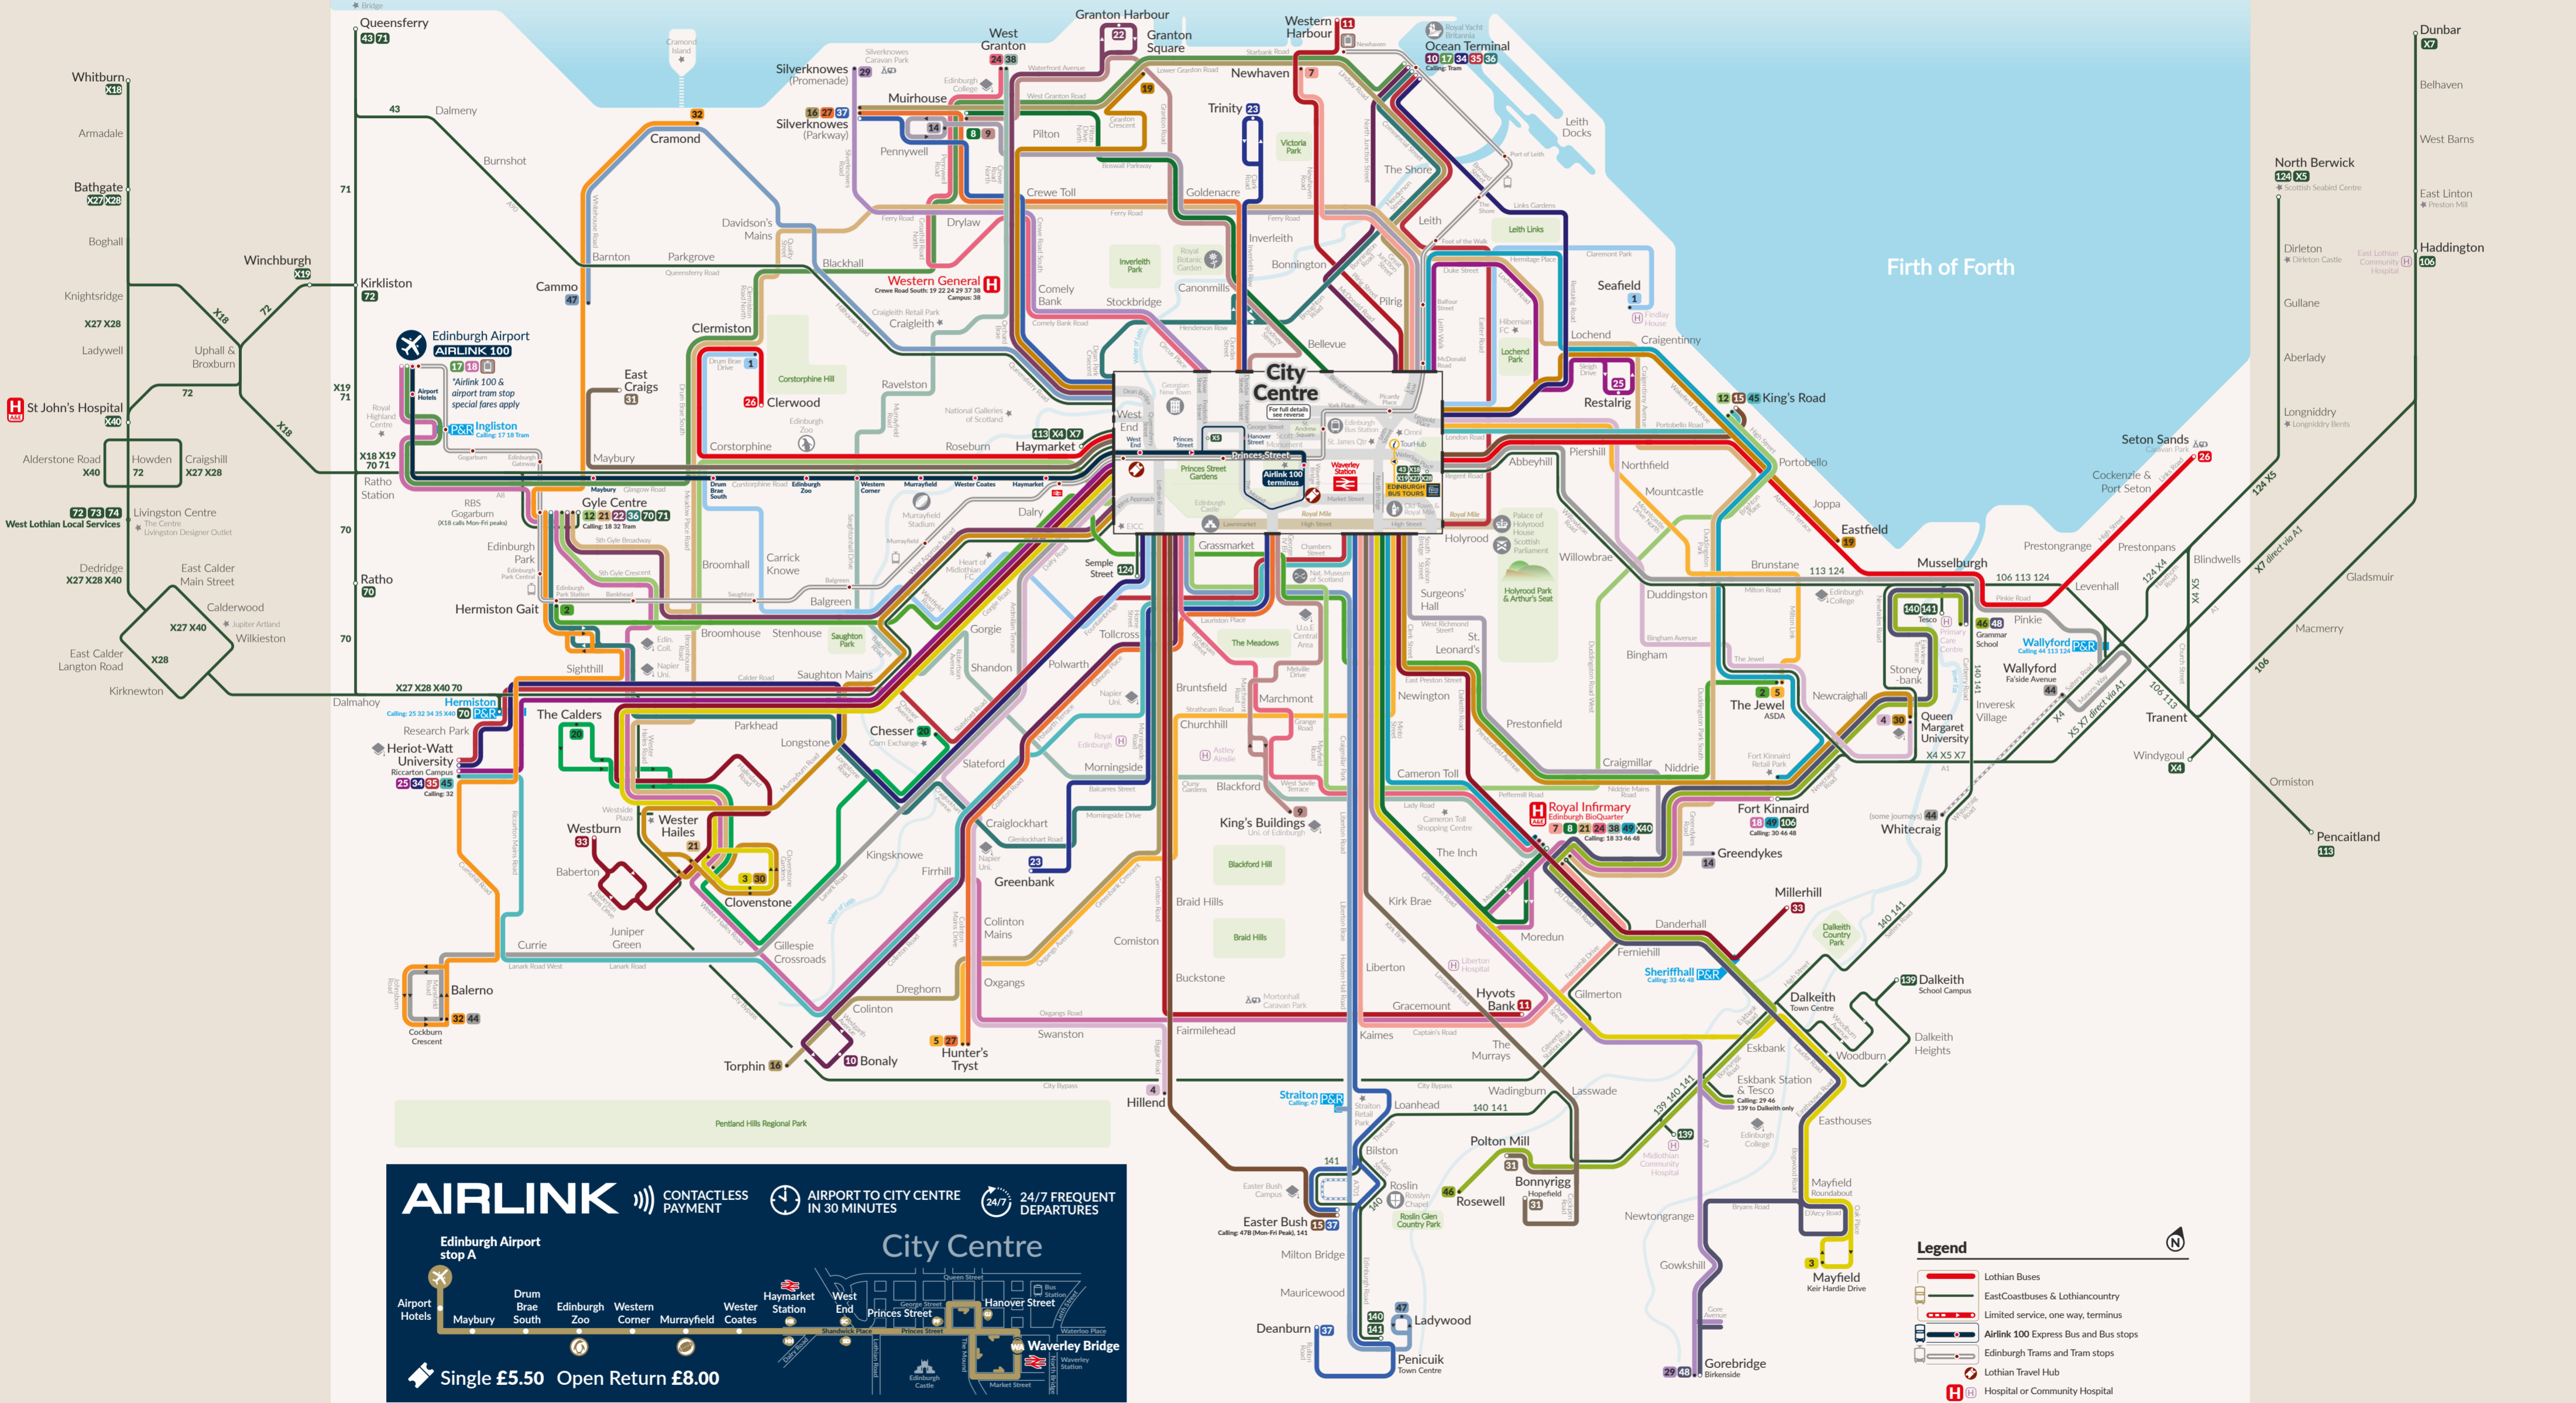

zones C-H
Different fares apply for Lothiancountry services in country C-H fare zones
Full details of all services & fares at lothianbuses.co.uk

zones A/B
'city' fare zone

zones A/B
'city' fare zone

zones C-H
Different fares apply for EastCoastbuses services in country C-H fare zones
Full details of all services & fares at lothianbuses.co.uk

AIRLINK CONTACTLESS PAYMENT AIRPORT TO CITY CENTRE IN 30 MINUTES 24/7 FREQUENT DEPARTURES

Edinburgh Airport stop A

City Centre

Single £5.50 Open Return £8.00

Legend

- Lothian Buses
- EastCoastbuses & Lothiancountry
- Limited service, one way, terminus
- Airlink 100 Express Bus and Bus stops
- Edinburgh Trams and Tram stops
- Lothian Travel Hub
- Hospital or Community Hospital
- Park and Ride with services to City Centre