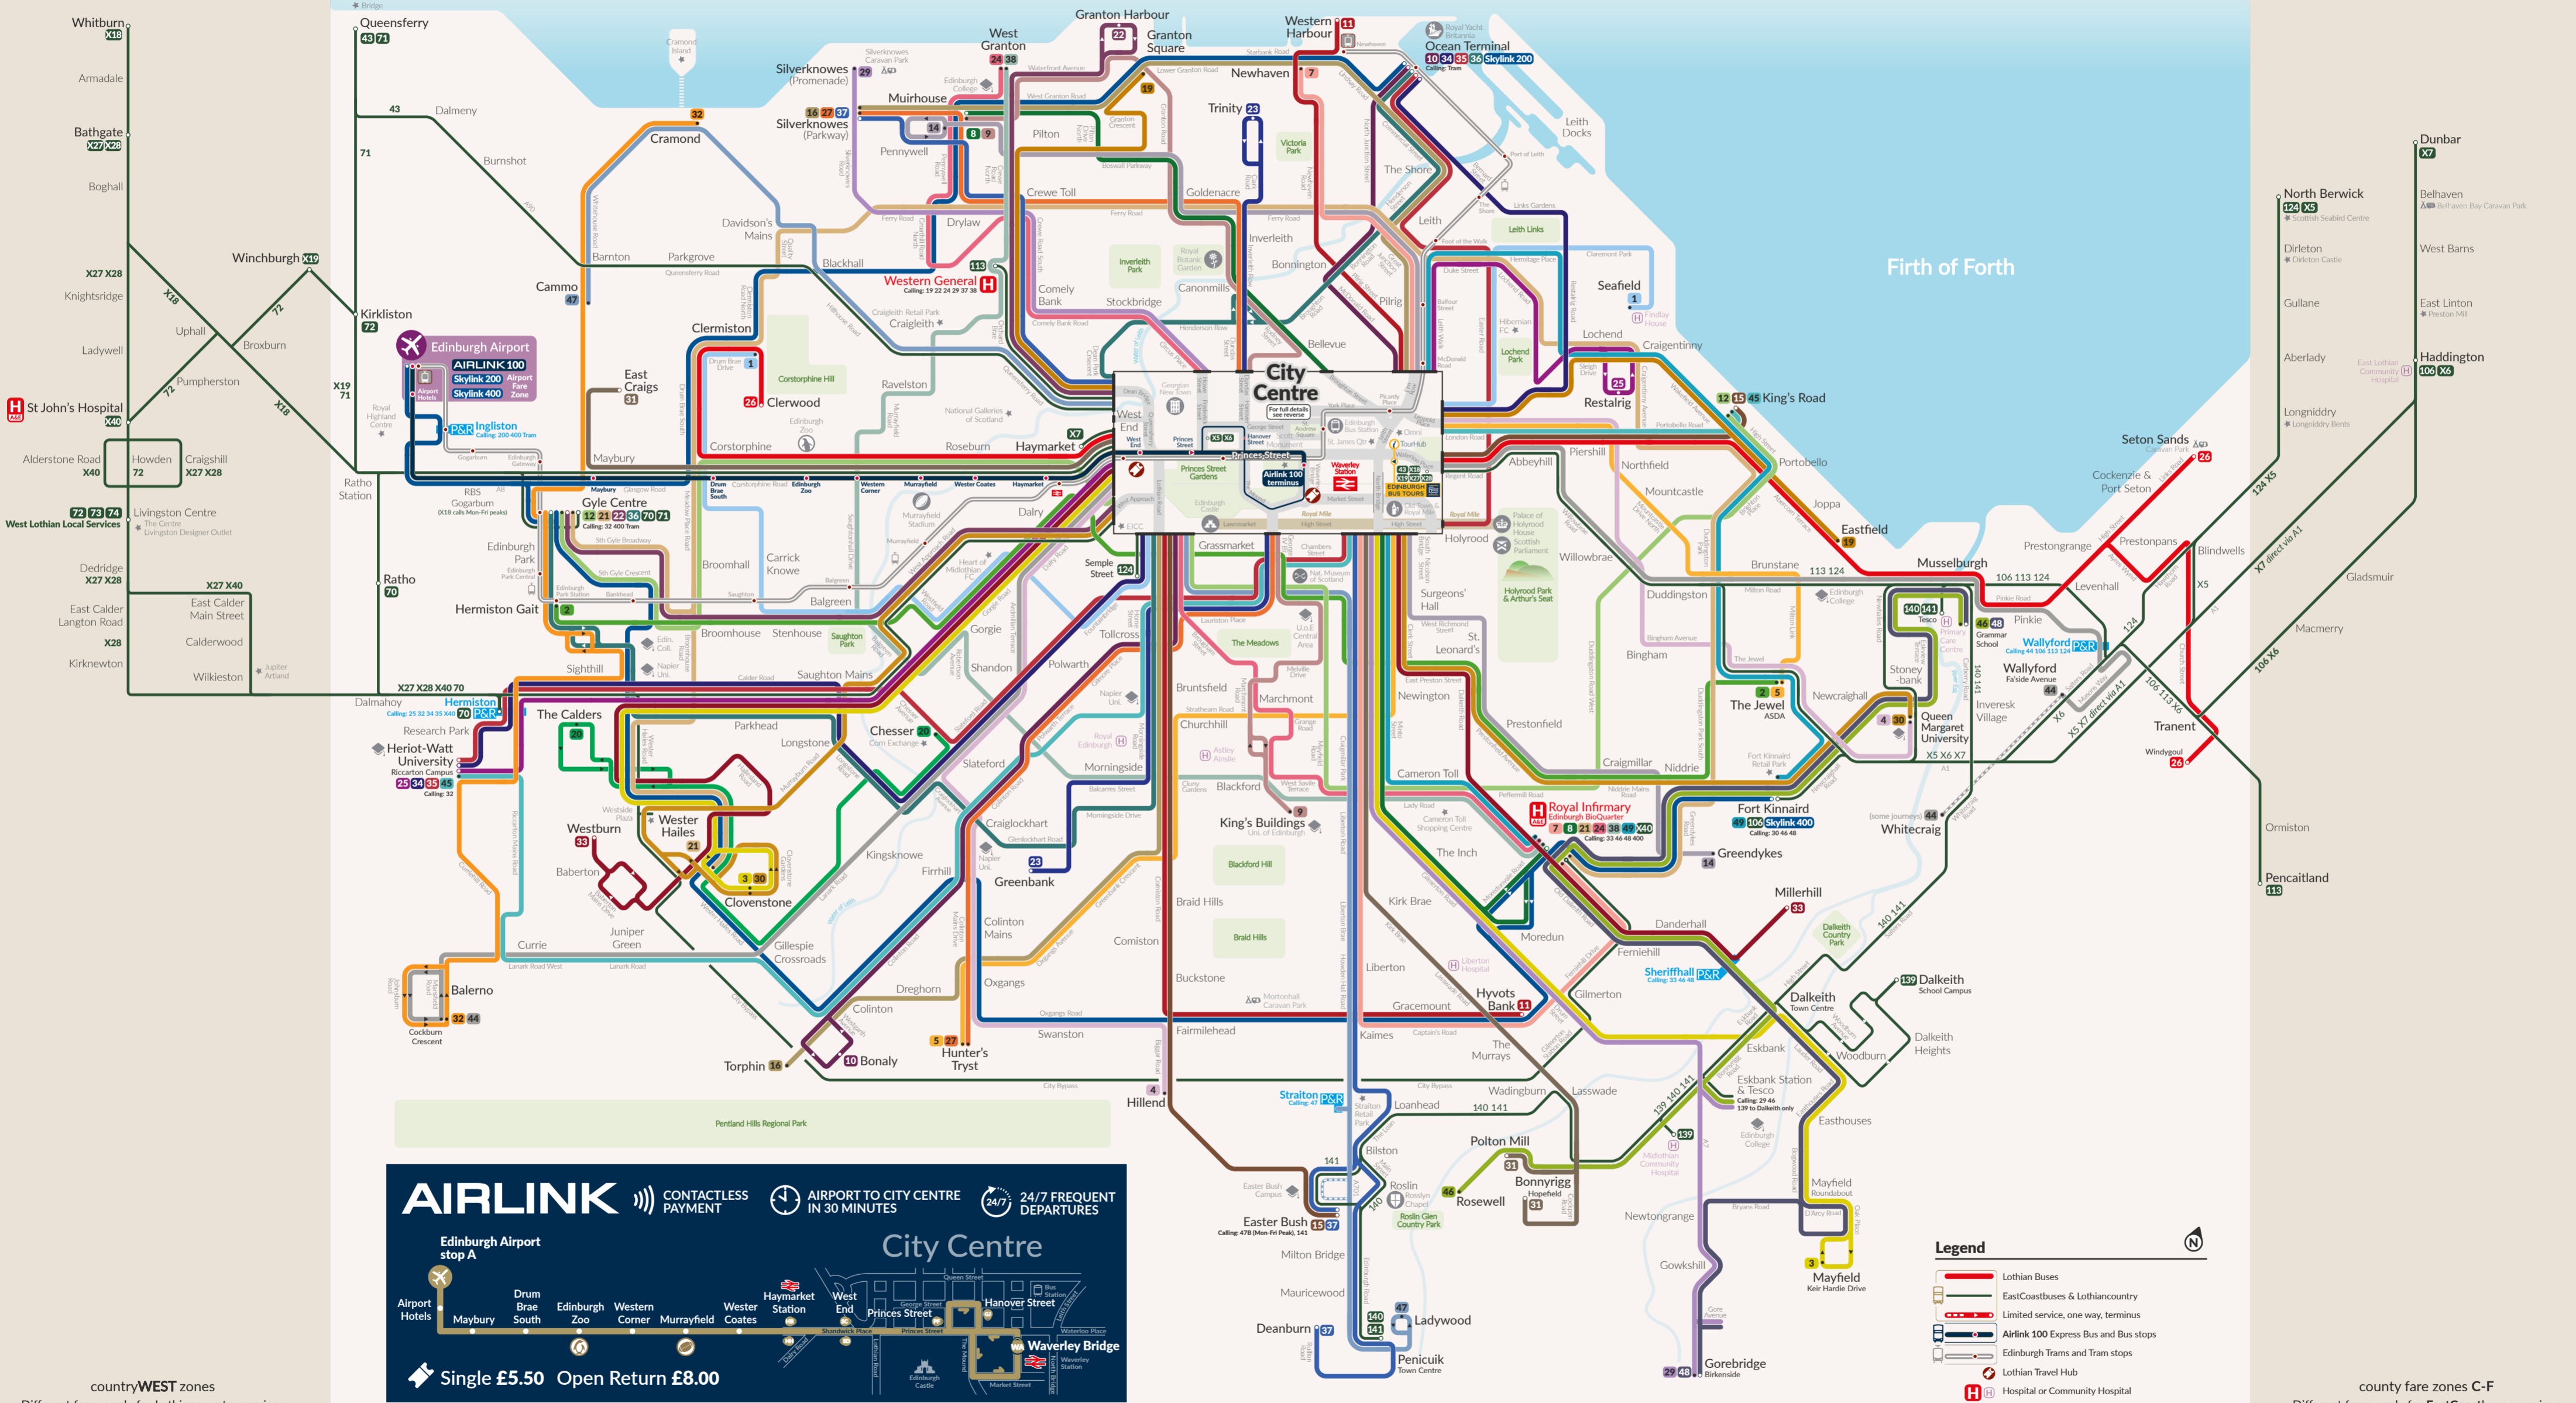

TapTapCap Use the same contactless card or device to get the best value adult daily or weekly capped fares, across all of our network

AIRLINK CONTACTLESS PAYMENT AIRPORT TO CITY CENTRE IN 30 MINUTES 24/7 FREQUENT DEPARTURES

Edinburgh Airport stop A

City Centre

Single £5.50 Open Return £8.00

countryWEST zones
Different fares apply for Lothiancountry services in countryWEST fare zones
Full details of all services & fares at lothianbuses.co.uk

county fare zones C-F
Different fares apply for EastCoastbuses services in county fare zones C-F
Full details of all services & fares at lothianbuses.co.uk