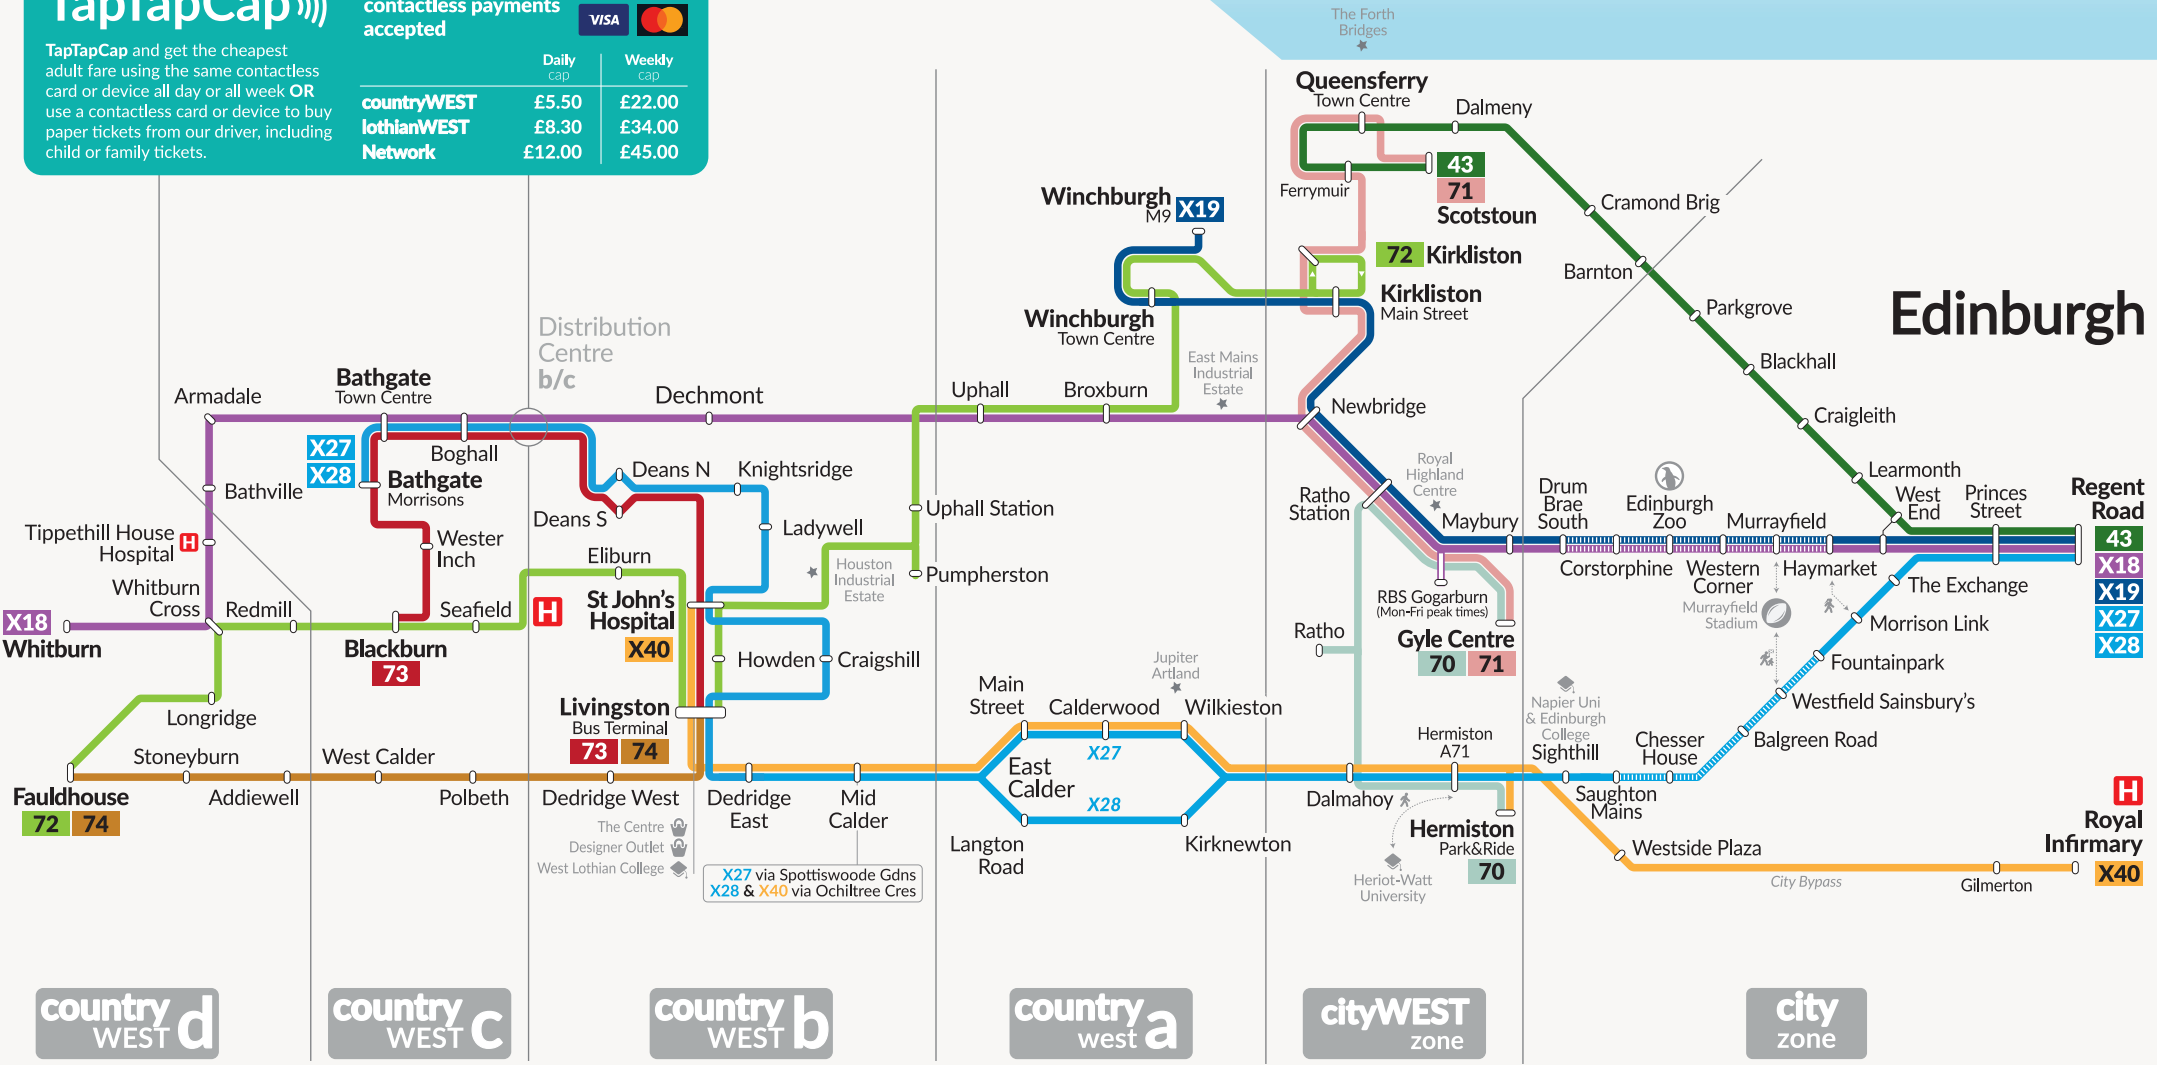

Lothiancountry Network Map

from 1 December 2024

TapTapCap

TapTapCap and get the cheapest adult fare using the same contactless card or device all day or all week OR use a contactless card or device to buy paper tickets from our driver, including child or family tickets.

Convenient & capped - contactless payments accepted

	Daily cap	Weekly cap
countryWEST	£5.50	£22.00
lothianWEST	£8.30	£34.00
Network	£12.00	£45.00

 All stops
 Limited Stop, stopping only at marked stops