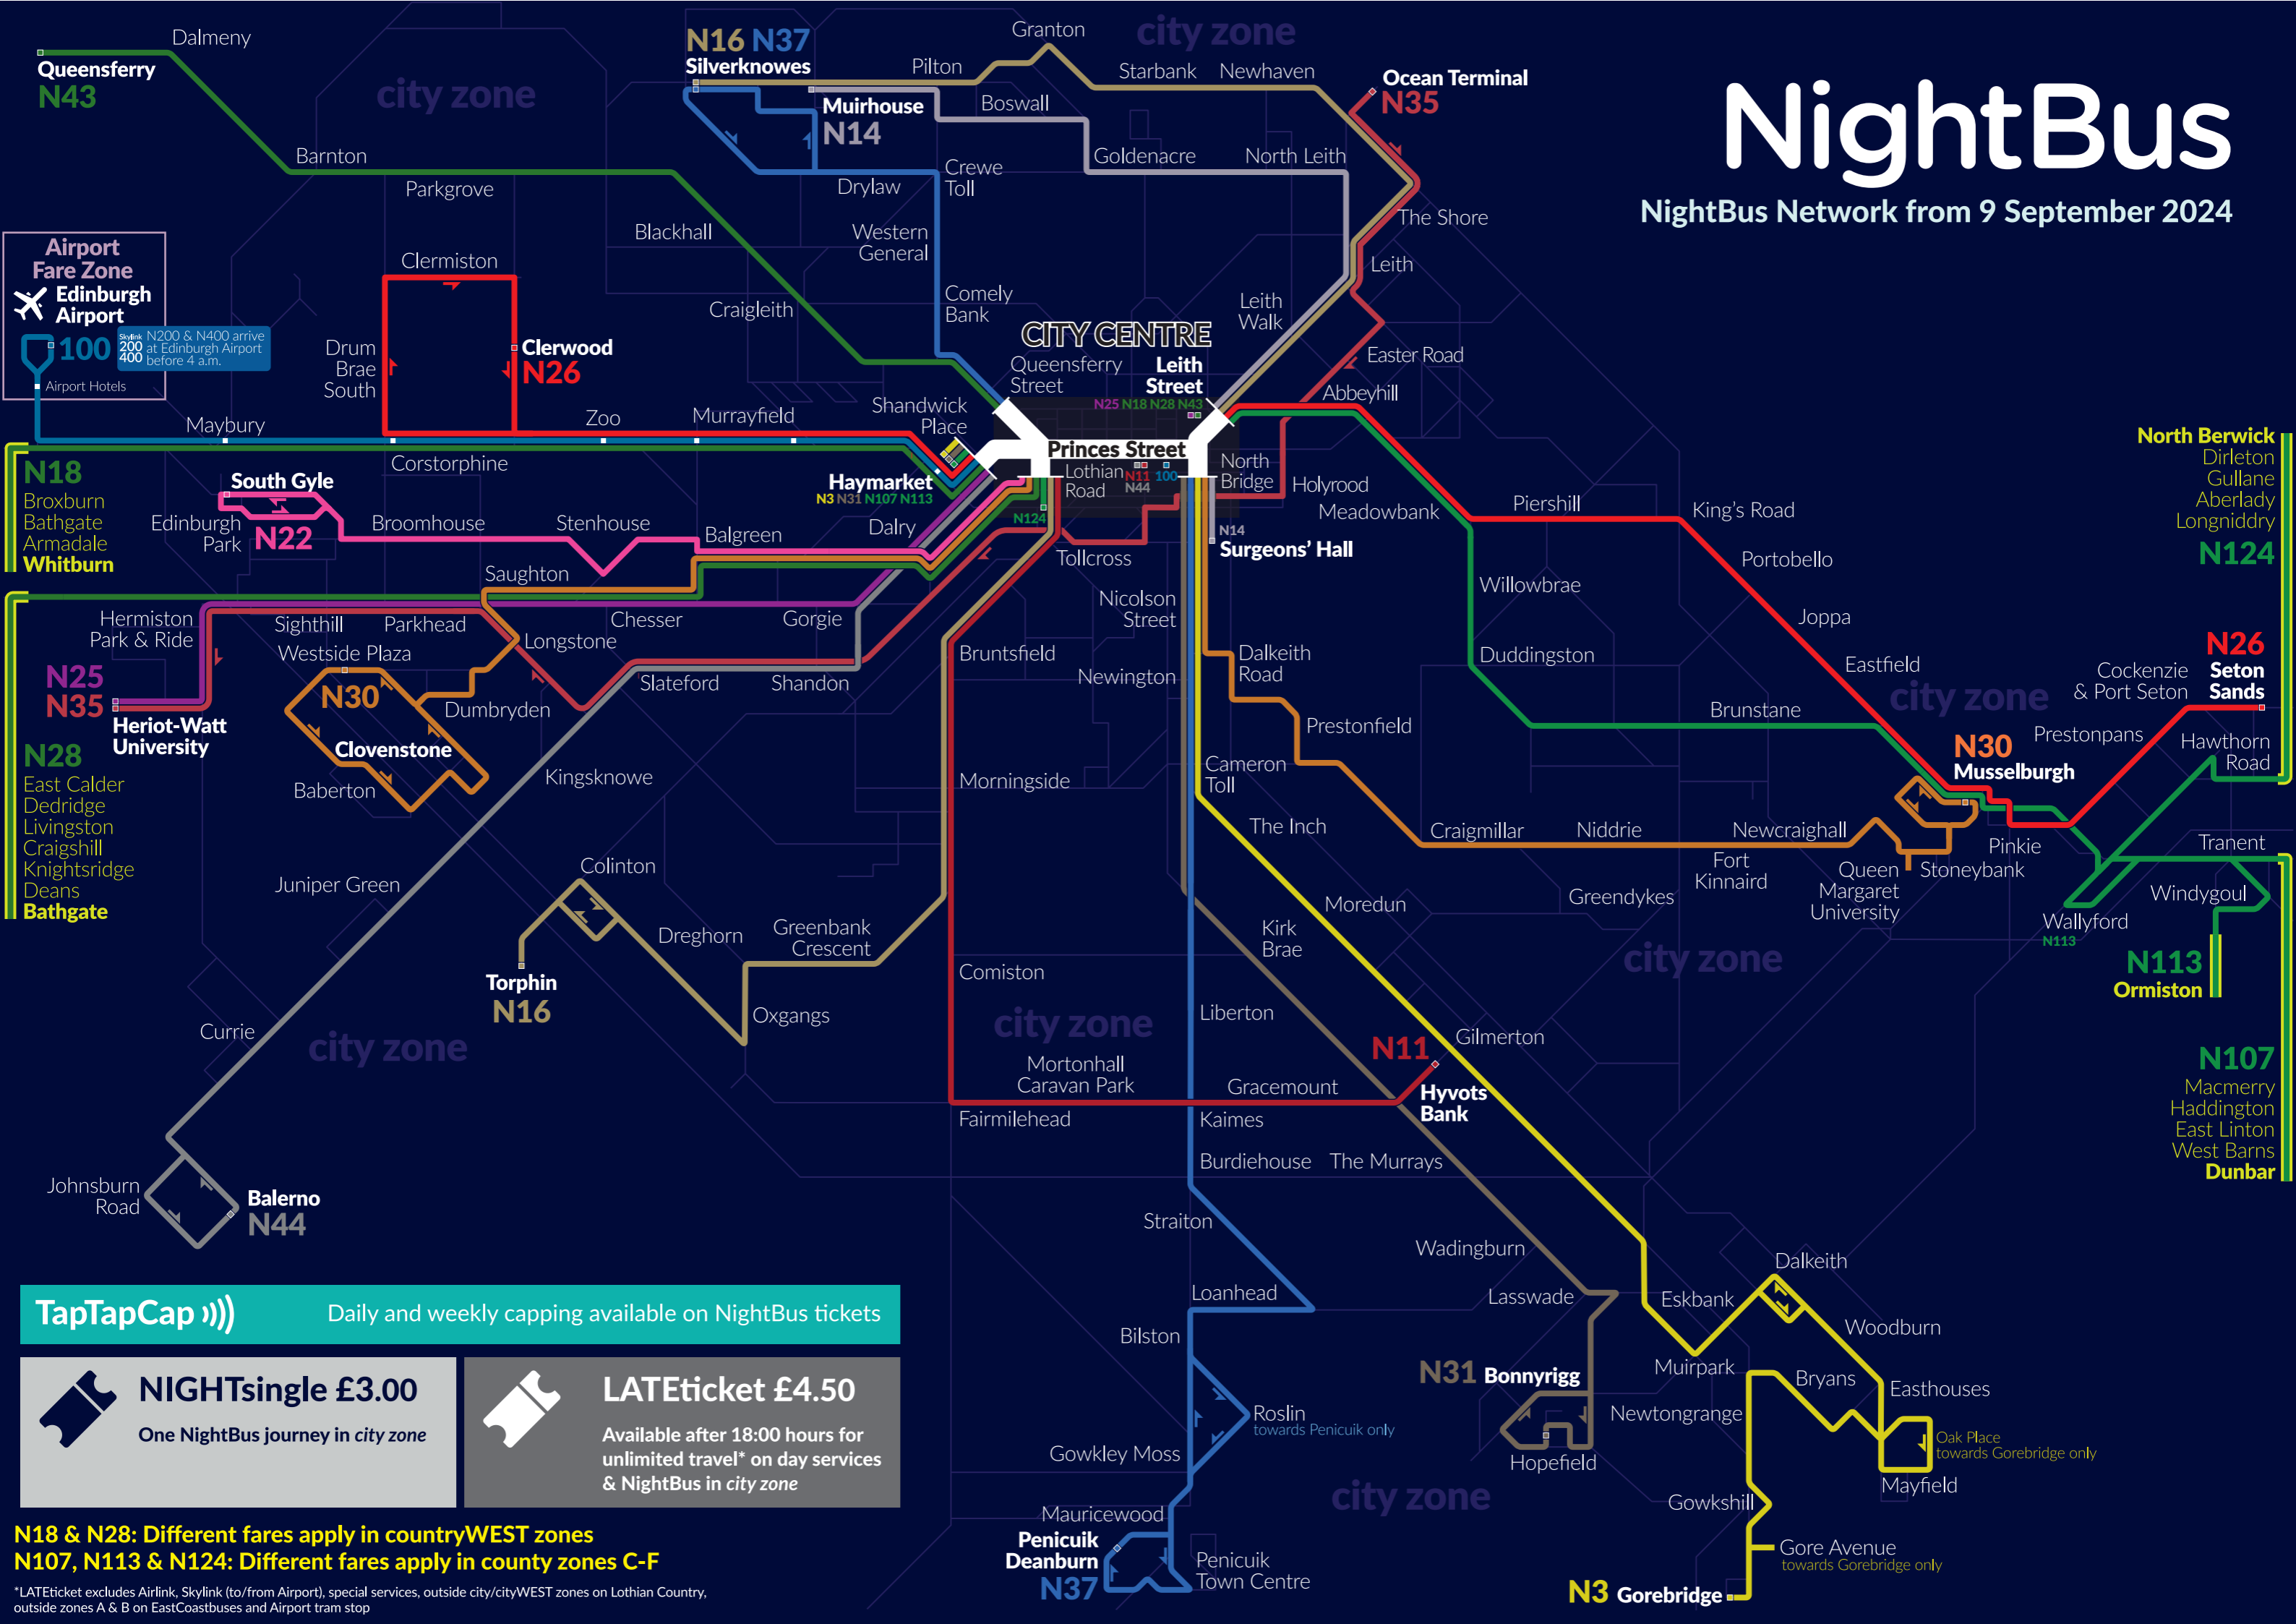

NightBus

NightBus Network from 9 September 2024

Airport Fare Zone
Edinburgh Airport
 100
 N200 & N400 arrive at Edinburgh Airport before 4 a.m.

N18
 Broxburn
 Bathgate
 Armadale
 Whitburn

N25
N35
Heriot-Watt University

N28
 East Calder
 Dederidge
 Livingston
 Craigshill
 Knightsridge
 Deans
 Bathgate

TapTapCap Daily and weekly capping available on NightBus tickets

NIGHTsingle £3.00
 One NightBus journey in city zone

LATEticket £4.50
 Available after 18:00 hours for unlimited travel* on day services & NightBus in city zone

N18 & N28: Different fares apply in countryWEST zones
N107, N113 & N124: Different fares apply in county zones C-F

*LATEticket excludes Airlink, Skylink (to/from Airport), special services, outside city/cityWEST zones on Lothian Country, outside zones A & B on EastCoastbuses and Airport tram stop