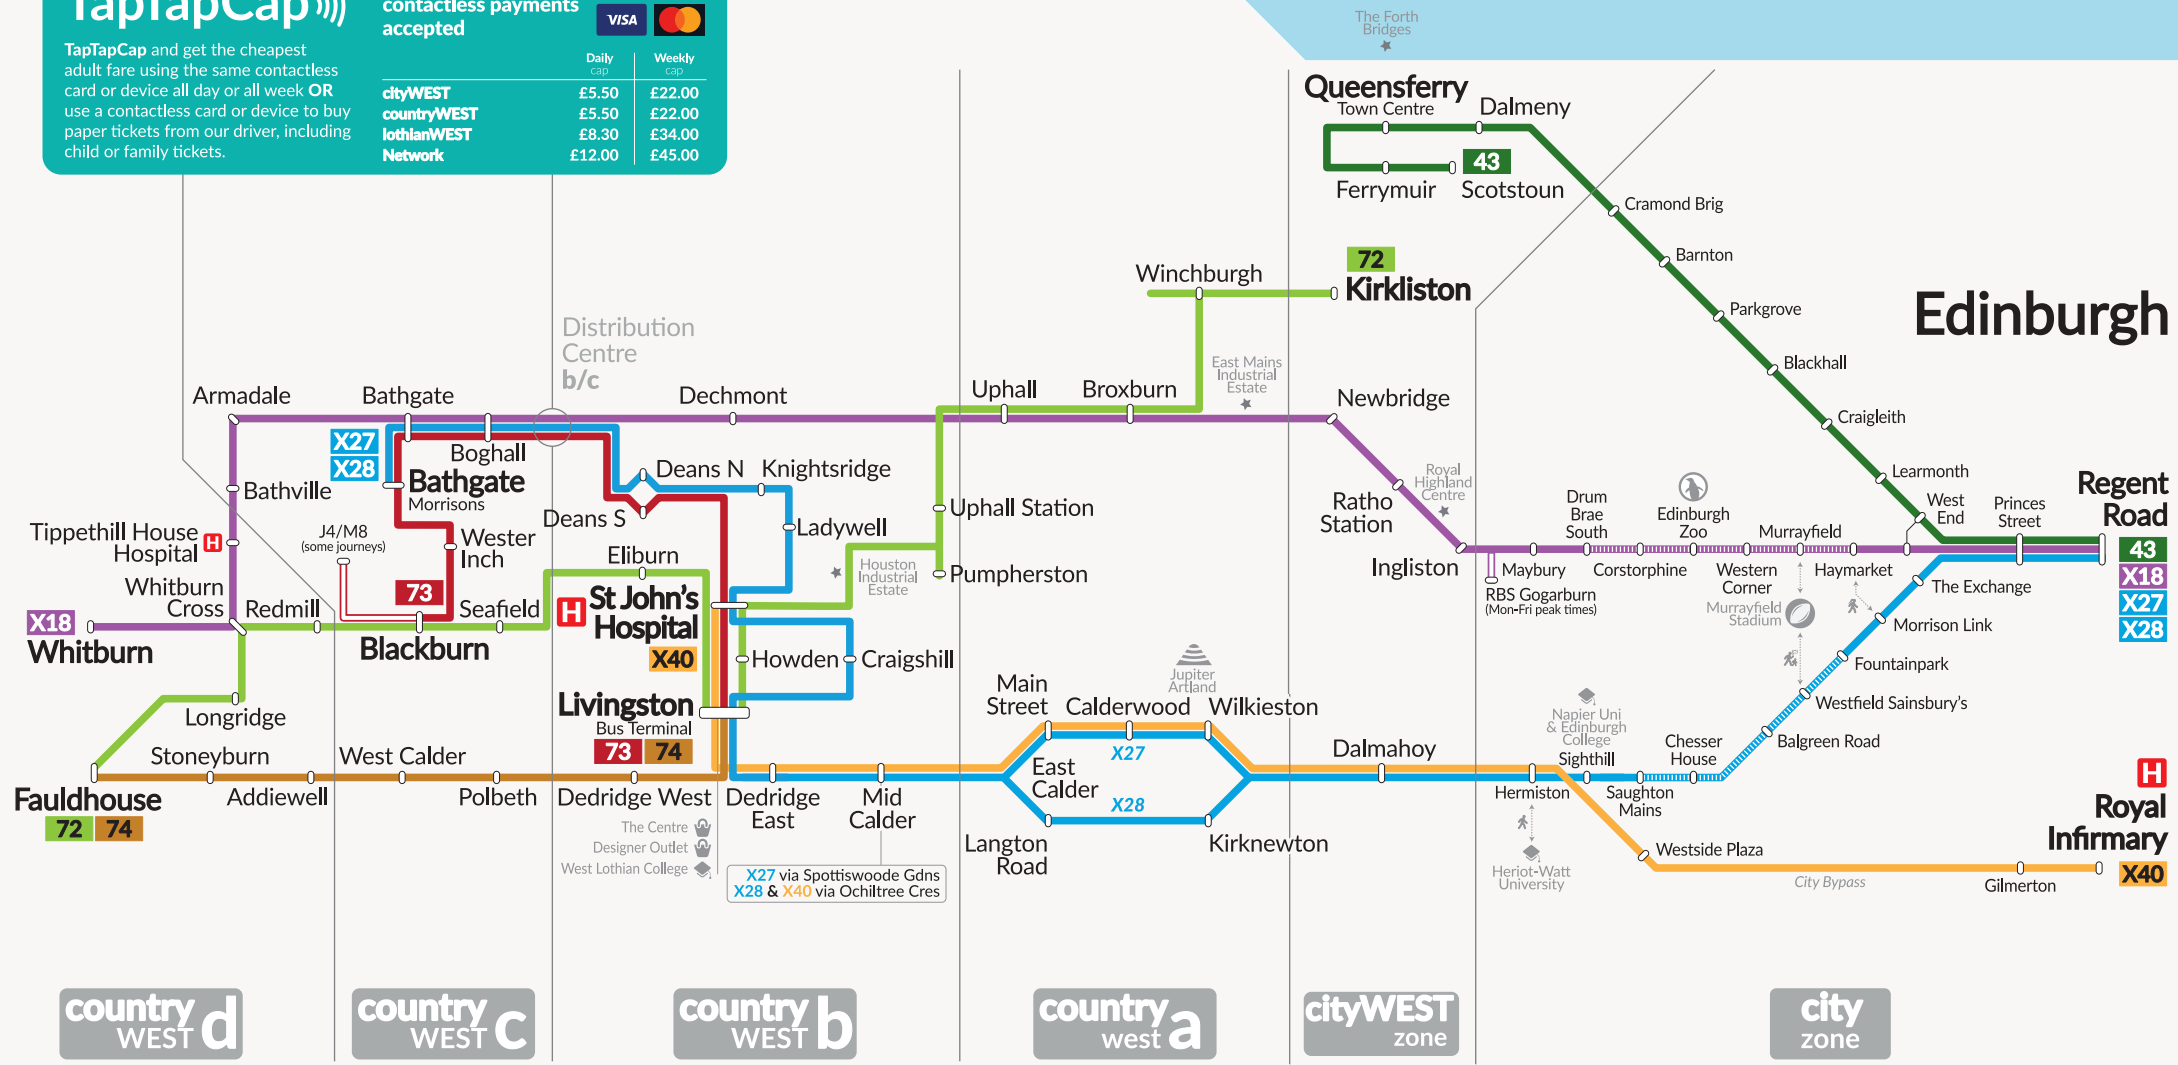

Lothiancountry Network Map

from 24 March 2024

TapTapCap

Convenient & capped - contactless payments accepted

TapTapCap and get the cheapest adult fare using the same contactless card or device all day or all week OR use a contactless card or device to buy paper tickets from our driver, including child or family tickets.

	Daily cap	Weekly cap
cityWEST	£5.50	£22.00
countryWEST	£5.50	£22.00
lothianWEST	£8.30	£34.00
Network	£12.00	£45.00

All stops
 Limited Stop, stopping only at marked stops