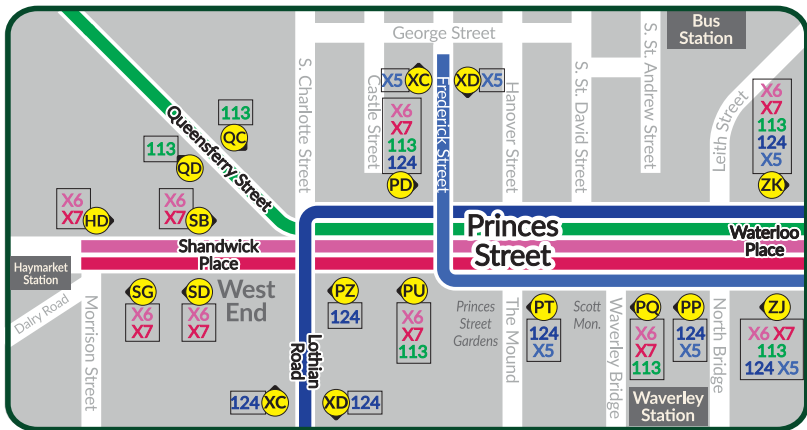

EastCoastbuses Network Map

from 24 March 2024

City Centre Bus Stops

TapTapCap

TapTapCap and get the cheapest Adult fare using the same contactless card or device all day or all week OR use a contactless card or device to buy paper tickets from our driver, including child or family tickets.

Convenient & capped - contactless payments accepted

	Daily cap	Weekly cap
county	£5.50	£22.00
countyPLUS	£8.30	£34.00
Network	£12.00	£45.00