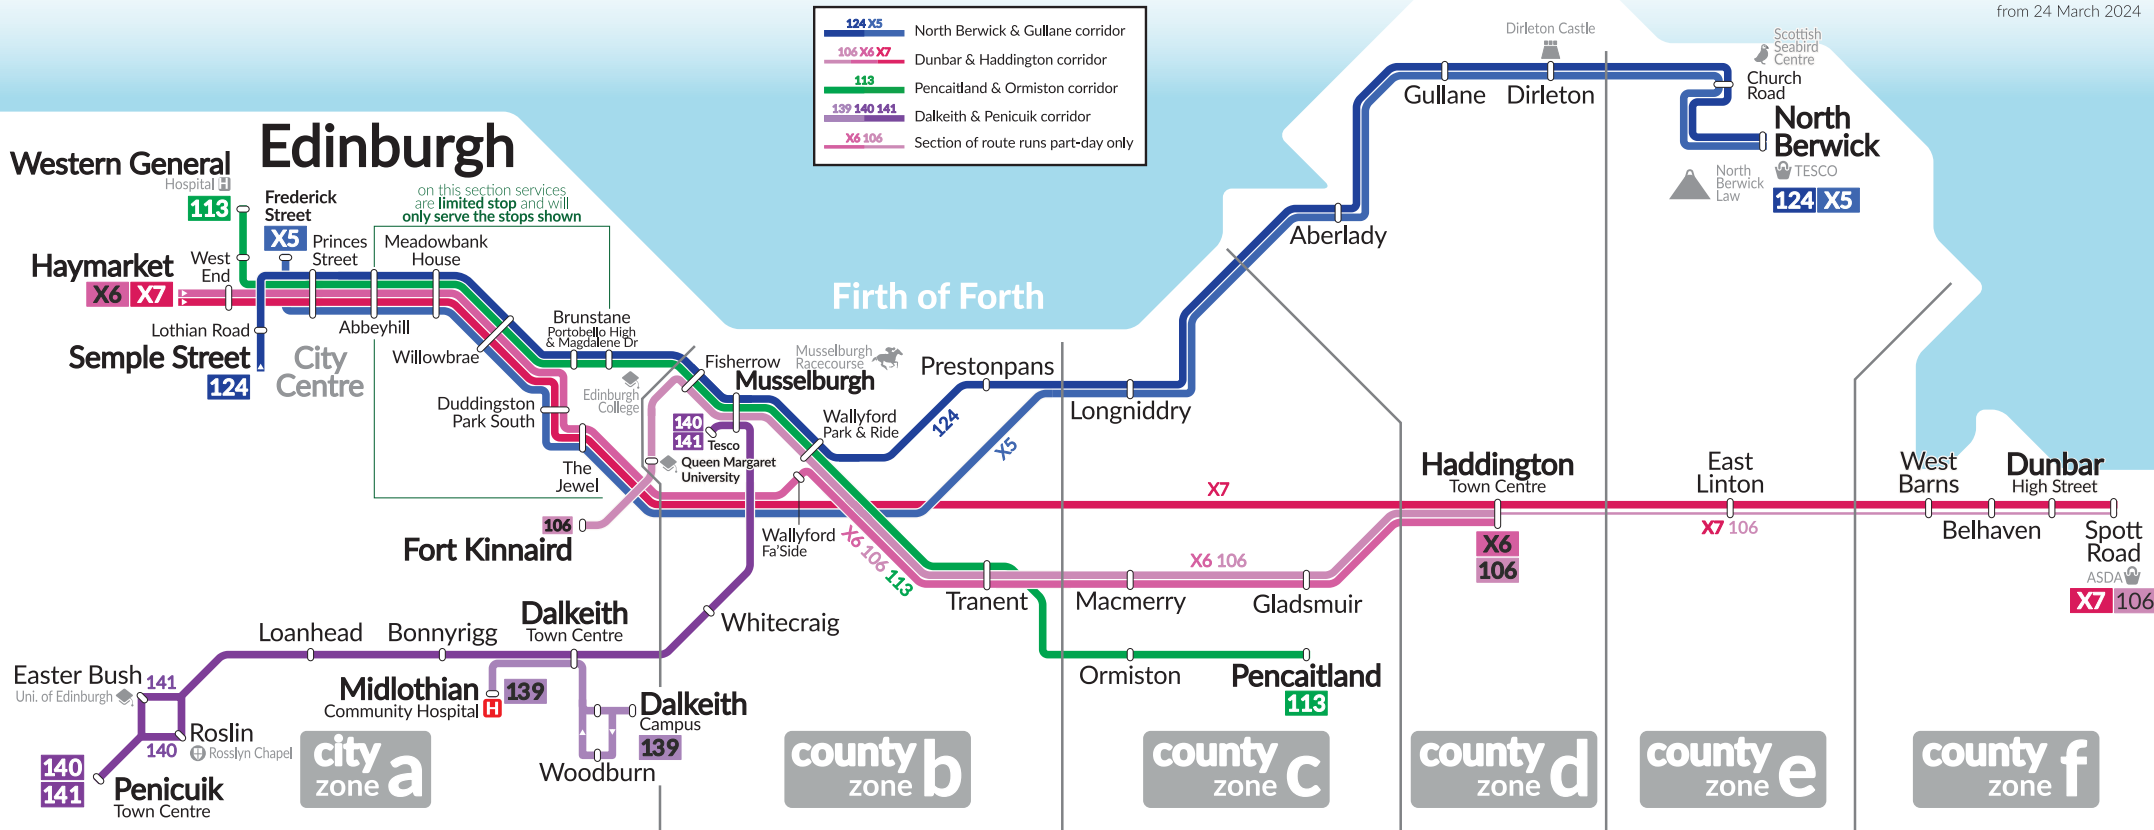

EastCoastbuses Network Map

from 24 March 2024

City Centre Bus Stops

TapTapCap

TapTapCap and get the cheapest Adult fare using the same contactless card or device all day or all week OR use a contactless card or device to buy paper tickets from our driver, including child or family tickets.

Convenient & capped - contactless payments accepted

	Daily cap	Weekly cap
county	£5.50	£22.00
countyPLUS	£8.30	£34.00
Network	£12.00	£45.00