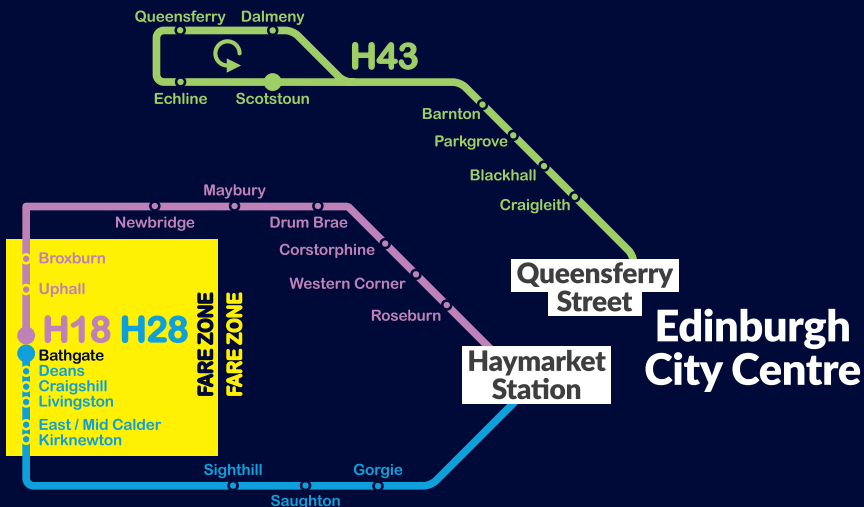

Hogmanay Ticket

Unlimited* travel on day buses after 18:00 on 31 Dec & 'H' services after midnight on 1 Jan

travel in 1 fare zone **£5.00**

travel in 2 fare zones **£10.00**

TapTapCap
HogmanayBus included in weekly capping

- Exact cash fare only
- Ridacard accepted
- m-tickets available
- Network Dayticket accepted

No other tickets or passes valid on 'H' services

Haymarket to Bathgate				Bathgate to Haymarket			
H18							
0040	0105	0135	0235	0042R	0135	0200	0233
0300	0340						
R - starts from Deans Road End							

Haymarket to Bathgate				Bathgate to Haymarket			
H28							
0035	0055L	0125	0235	0023N	0148B	0200	
0320D							
D - to Deans North only L - to Livingston only				B - starts from Livingston Bus Terminal N - starts from Deans North			

West End to Queensferry				Queensferry to West End			
H43							
0030	0050	0110	0145	0110	0130	0148	0220
0210	0230	0305	0335	0305			

HogmanayBus
midnight to 04:00 1 Jan 2024

*Hogmanay Ticket valid on all Lothian, Lothian Country and EastCoastbuses, excludes Airlink and Skylink (to/from Airport). Zone restrictions apply.