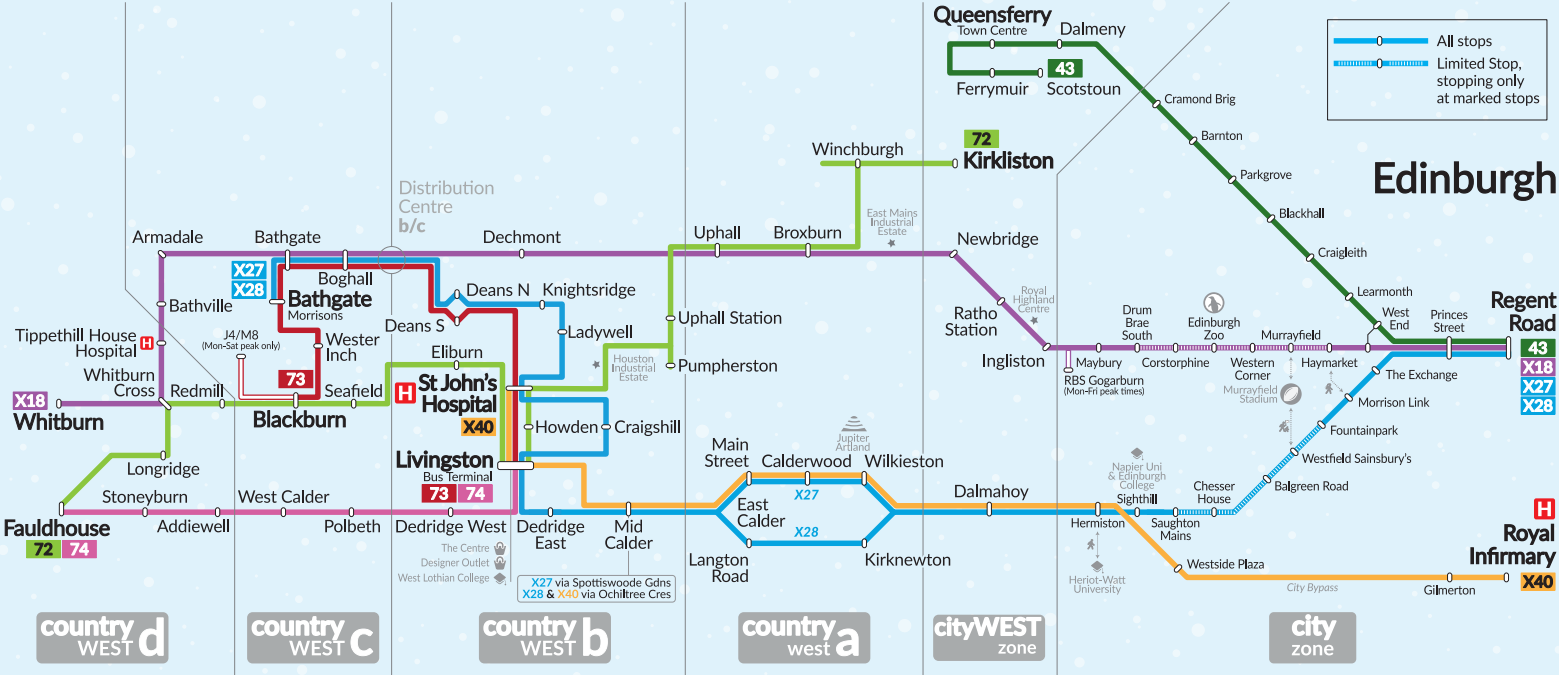

# Christmas & New Year Services

24th December 2023 to 4th January 2024

Merry Christmas &  
Happy New Year

[lothianbuses.co.uk](http://lothianbuses.co.uk)

# Lothiancountry - Route Map

R – starts from Royston Roundabout 3 minutes before Bathgate Fire Station