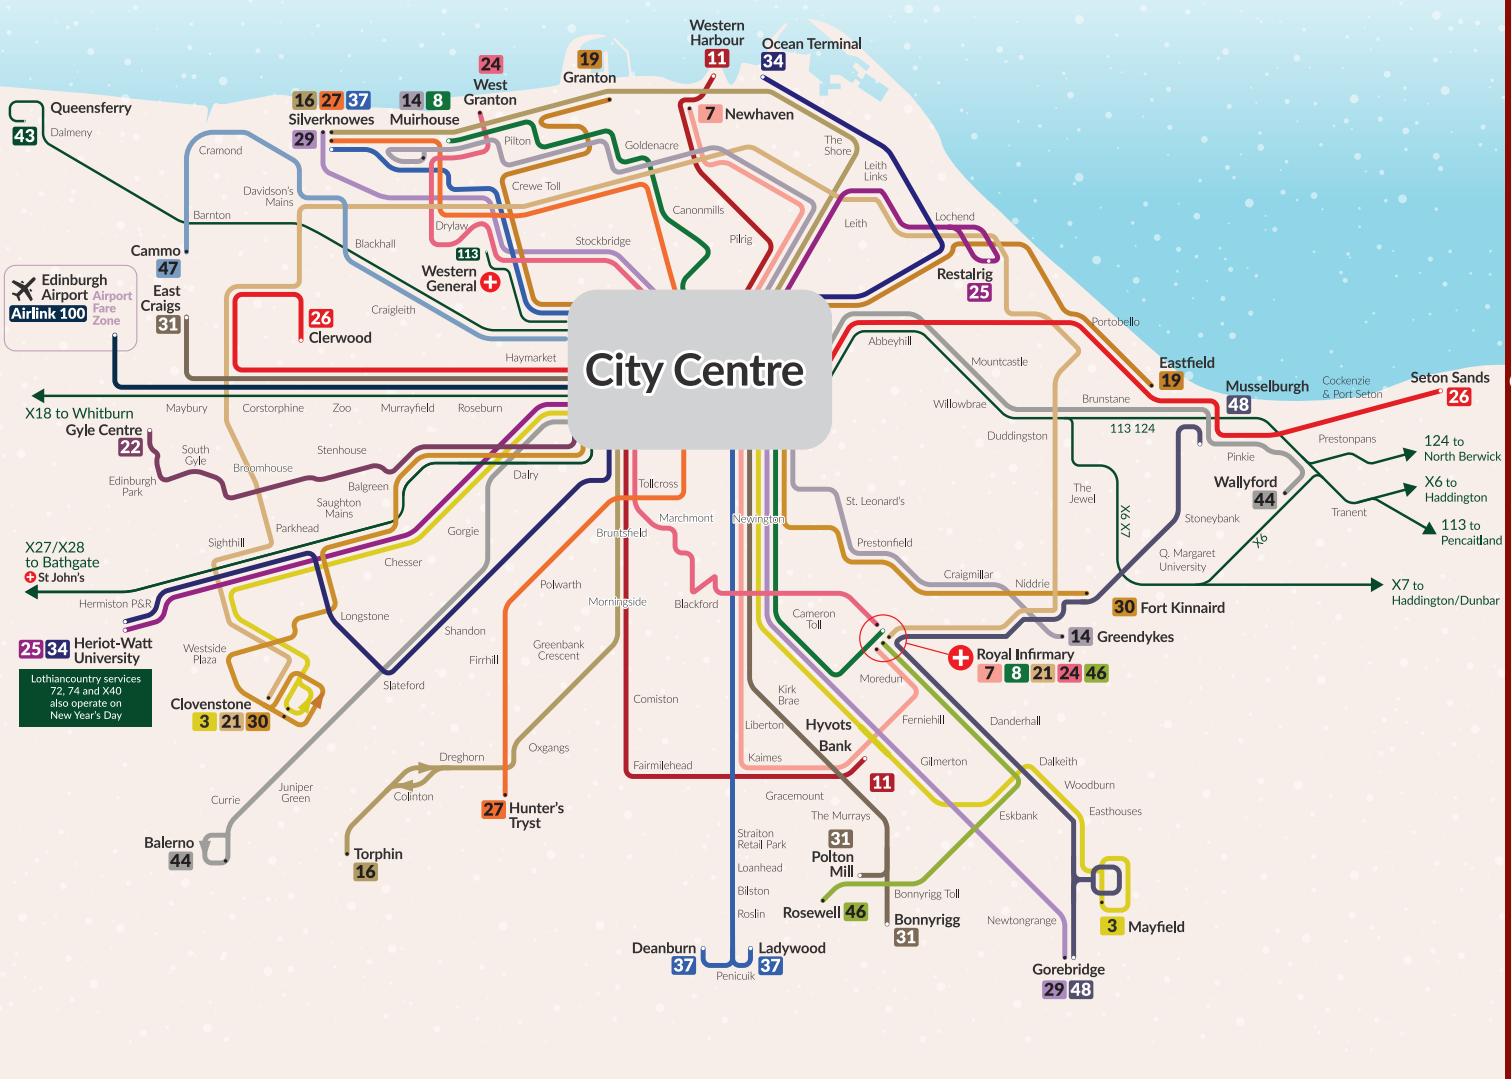

3 Clovenstone - Sighthill - City - Gilmerton - Dalkeith - Mayfield 3

Clovenstone Drive	-	-	-	0836	0906	0936	1006	1036	1106	1136	1206	1636	1706	1730	1800	1830	1900	1925	1955	2025	2055	2125	2225	2325
Westside Plaza	-	-	-	0840	0911	0941	1011	1041	1111	1141	1211	1641	1711	1735	1805	1835	1905	1929	1959	2029	2059	2129	2229	2329
Saughton Mains	-	-	-	0848	0921	0951	1021	1051	1121	1151	1221	1651	1721	1745	1815	1845	1915	1937	2007	2037	2107	2137	2237	2336
Balgreen Road	-	-	-	0852	0926	0956	1026	1056	1126	1157	1227	1657	1727	1749	1819	1849	1919	1941	2011	2041	2111	2141	2241	2340
Haymarket Station	-	-	-	0859	0935	1005	1035	1105	1135	1206	1236	1706	1736	1758	1828	1858	1928	1949	2019	2049	2119	2149	2249	2347
West End	E	E	E	0902	0938	1008	1038	1108	1138	1210	1240	1710	1740	1801	1831	1901	1931	1951	2021	2051	2121	2151	2251	2349
South Bridge	0805	0835	0905	0911	0947	1017	1047	1117	1147	1221	1251	1721	1751	1811	1841	1911	1941	2001	2031	2101	R	2201	2301	R
Newington Road	0810	0840	0910	0919	0955	1025	1055	1125	1155	1230	1300	1730	1800	1819	1849	1919	1949	2009	2039	2109	-	2209	2309	-
Cameron Toll	0814	0844	0914	0924	1000	1030	1100	1130	1200	1235	1305	1735	1805	1824	1854	1924	1953	2013	2043	2113	-	2213	2313	-
Gilmerton Terminus	0822	0852	0922	0933	1009	1039	1109	1139	1210	1245	1315	1745	1814	1833	1903	1933	2002	2022	2052	2122	-	2222	2322	-
Dalkeith	0830	0900	0930	0942	1018	1048	1118	1148	1220	1255	1325	1755	1822	1841	1911	1941	2010	2030	2100	2130	-	2230	2330	-
Mayfield R-about	0838	0908	0938	0950	1026	1056	1126	1156	1230	1305	1335	1805	1832	1850	1920	1950	2019	2039	2109	2139	-	2239	2339	-
Mayfield	0844	0914	0944	0956	1032	1102	1132	1202	1236	1311	1341	1811	1838	1856	1926	1956	2025	2045	2115	2145	-	2245	2345	-

E - starts from Elm Row 5 minutes before South Bridge
R - continues to Elm Row