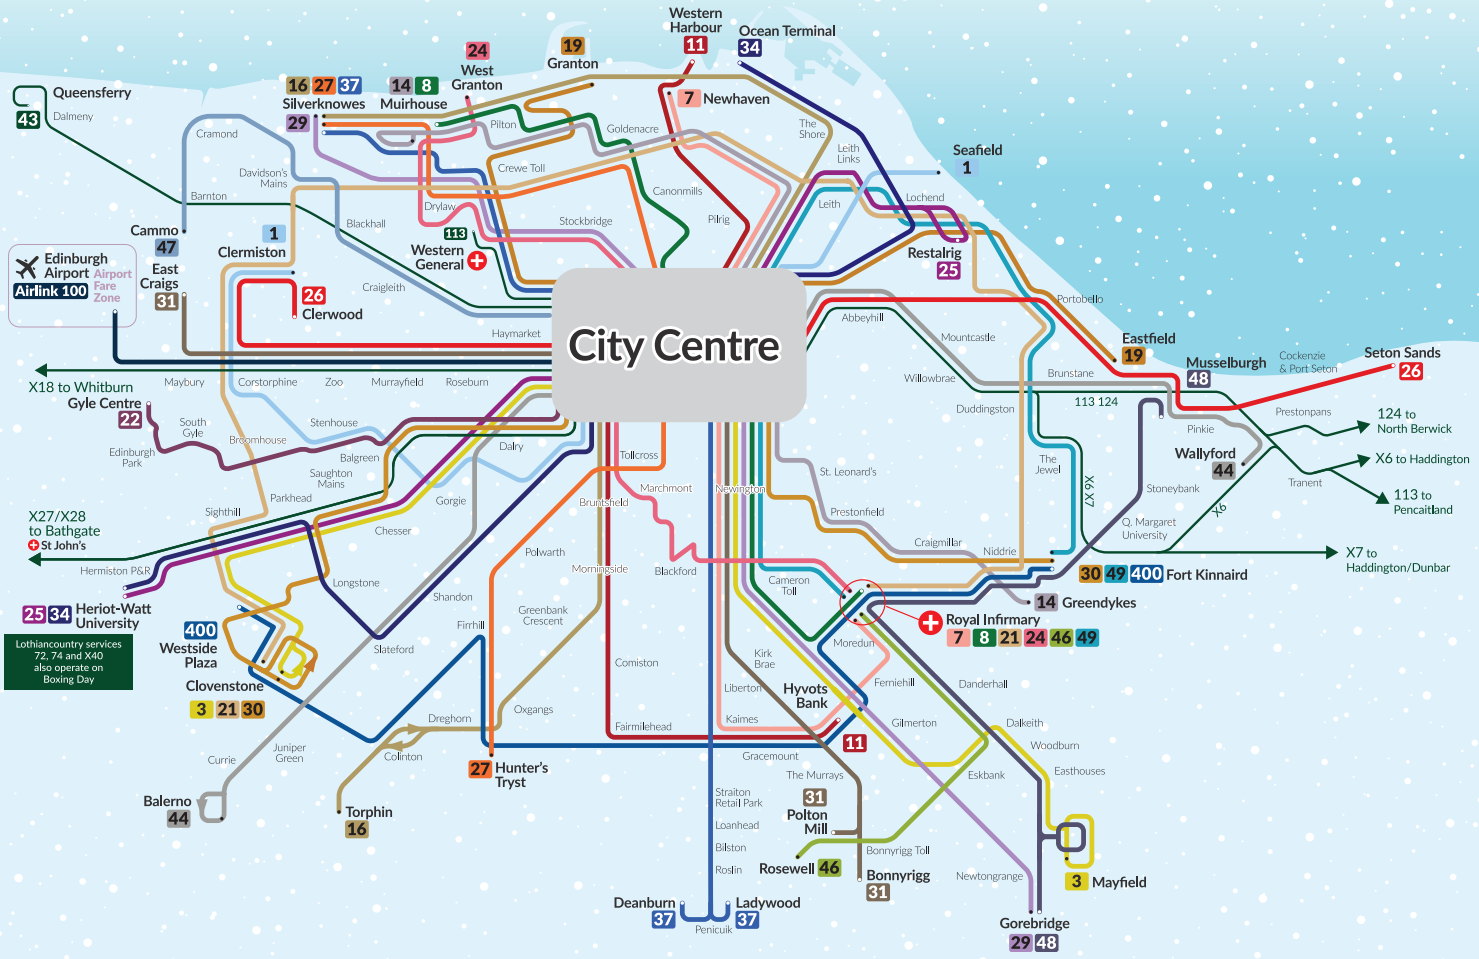

1 Clermiston - Balgreen - City - Seafield **1**

Clermiston	0907 0927 0952 1022 1052 1122 1152	1222 1252	1652 1722 1752 1822 1852 1922
Meadowplace	0913 0933 0958 1028 1058 1128 1158	1230 1300	1700 1730 1800 1828 1858 1928
Saughton Road	0919 0939 1005 1035 1105 1135 1205	1237 1307	1707 1737 1806 1834 1904 1933
Balgreen School	0924 0944 1010 1040 1110 1140 1211	1243 1313	1713 1743 1811 1839 1909 1937
Fountainbridge	0935 0955 1023 1053 1123 1153 1224	1258 1328	1728 1758 1824 1852 1922 1949
West End Lothian Rd	0938 0958 1026 1056 1126 1156 1231	1303 1333	1733 1802 1828 1856 1926 1952
Leopold Place	0947 1008 1036 1106 1136 1208 1244	1316 1346	1746 1813 1839 1907 1936 2002
Easter Road (foot)	0953 1015 1043 1113 1143 1215 1251	1323 1353	1753 1820 1846 1914 1942 2008
Seafield Street	0959 1022 1050 1120 1150 1223 1259	1331 1401	1801 1827 1853 1921 1949 2015

Seafield Street	0828 0912 0936	1007 1037	1637 1707 1737 1807 1834 1904
Easter Road (foot)	0834 0918 0942	1015 1045	1645 1715 1745 1814 1841 1911
Leopold Place	0841 0925 0949	1024 1054	1654 1724 1754 1822 1849 1919
West End Lothian Rd	0850 0934 0958	1036 1106	1706 1736 1805 1832 1859 1929
Fountainbridge	0854 0938 1003	1041 1111	1711 1741 1809 1836 1903 1933
Balgreen School	0906 0950 1018	1056 1126	1726 1756 1822 1849 1916 1945
Saughton Road	0910 0954 1023	1101 1131	1731 1801 1827 1854 1921 1949
Meadowplace	0917 1001 1031	1109 1139	1739 1808 1834 1901 1928 1956
Clermiston	0923 1008 1038	1116 1146	1746 1815 1841 1908 1934 2002

3 Clovenstone - Sighthill - City - Gilmerton - Dalkeith - Mayfield **3**

then every 30 mins until

then every 20 mins until

E - starts from Elm Row 5 minutes before South Bridge
R - continues to Elm Row