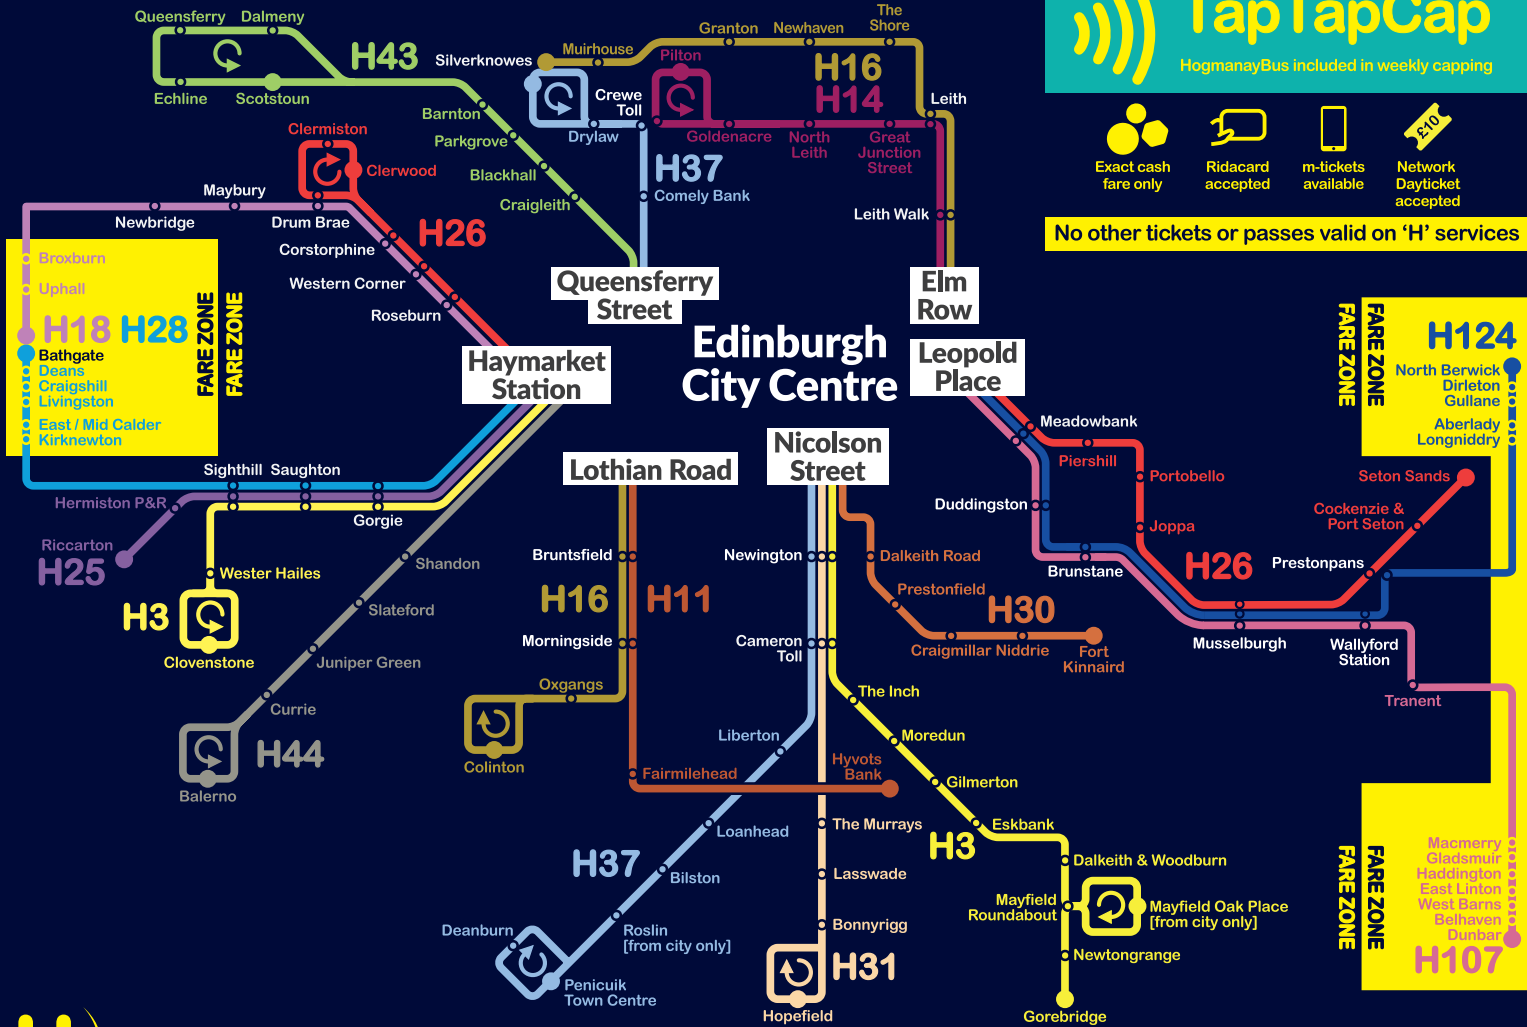

Hogmanay Ticket

Unlimited* travel on day buses after 18:00 on 31 Dec & 'H' services after midnight on 1 Jan

travel in 1 fare zone **£5.00**

travel in 2 fare zones **£10.00**

TapTapCap
HogmanayBus included in weekly capping

- Exact cash fare only
- Ridacard accepted
- m-tickets available
- Network Dayticket accepted

No other tickets or passes valid on 'H' services

H HogmanayBus
midnight to 04:00 1 Jan 2024

*Hogmanay Ticket valid on all Lothian, Lothian Country and EastCoastbuses, excludes Airlink and Skylink (to/from Airport). Zone restrictions apply.