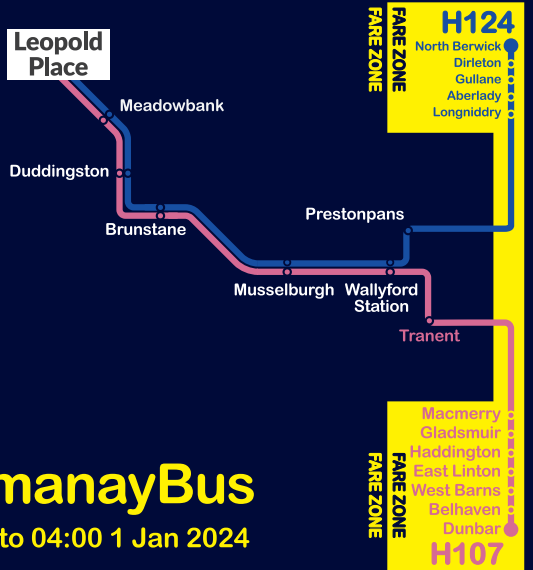

then every 60 mins until

Fountainbridge, Semple St	--	--	0940	1042	1642	1742	1842	1942	2034	2134		
West End, Lothian Road	--	--	0944	1046	1646	1746	1846	1945	2037	2137		
Waterloo Place	--	--	0952	1054	1654	1754	1854	1953	2045	2145		
Meadowbank House	--	--	0959	1101	1701	1801	1901	1959	2051	2151		
Brunstane	--	--	1007	1110	1710	1809	1909	2006	2058	2158		
Eastfield, Milton Road East	--	--	1011	1114	1714	1813	1913	2009	2101	2201		
Musselburgh, High Street	0840	0848	0933	1019	1722	1819	1919	2014	2106	2206		
Levenhall Roundabout	0844	0852	0937	1023	1726	1823	1923	2018	2110	2210		
Prestonpans, Hawthorn Rd	0854	0902	0947	1033	1737	1833	1933	2028	2120	2220		
Longniddry Station	0901	0910	0955	1041	1746	1841	1941	2036	2128	2228		
Aberlady, Poplar House	0907	--	1002	1048	1753	1847	1947	2042	2134	2234		
Gullane, Goose Green	0913	--	1008	1054	1759	1853	1953	2048	2140	2240		
Dirleton Castle	0919	--	1015	1101	1806	1859	1959	2054	2146	2246		
North Berwick, Church Rd	0926	--	1023	1109	1815	1906	2006	2101	2153	2253		
North Berwick, Tesco	0933	--	1030	1116	1824	1914	2014	2109	2201	2301		

then every 60 mins until

M - starts from Musselburgh Bridge Street 5 minutes before Eastfield

1 January 2024

Hogmanay Ticket

Unlimited* travel on day buses after 18:00 on 31 Dec & 'H' services after midnight on 1 Jan

travel in 1 fare zone **£5.00**
travel in 2 fare zones **£10.00**

Edinburgh City Centre

H HogmanayBus
midnight to 04:00 1 Jan 2024

Leopold Place to Dunbar				H107			Dunbar to Leopold Place		
0030	0050H	0130	0230	0154	0254M	0354M			
0320H									
H - to Haddington only				M - to Musselburgh only					

Leopold Place to North Berwick				H124			North Berwick to Leopold Place		
0040	0100S	0120	0240	0202	0239M	0359M			
0330S									
S - to Longniddry Station only				M - to Musselburgh only					

TapTapCap
HogmanayBus included in weekly capping

- Exact cash fare only
- Ridacard accepted
- m-tickets available
- Network Day Ticket accepted

No other tickets or passes valid on 'H' services

*Hogmanay Ticket valid on all Lothian, Lothian Country and EastCoastbuses, excludes Airlink and Skylink (to/from Airport). Zone restrictions apply.