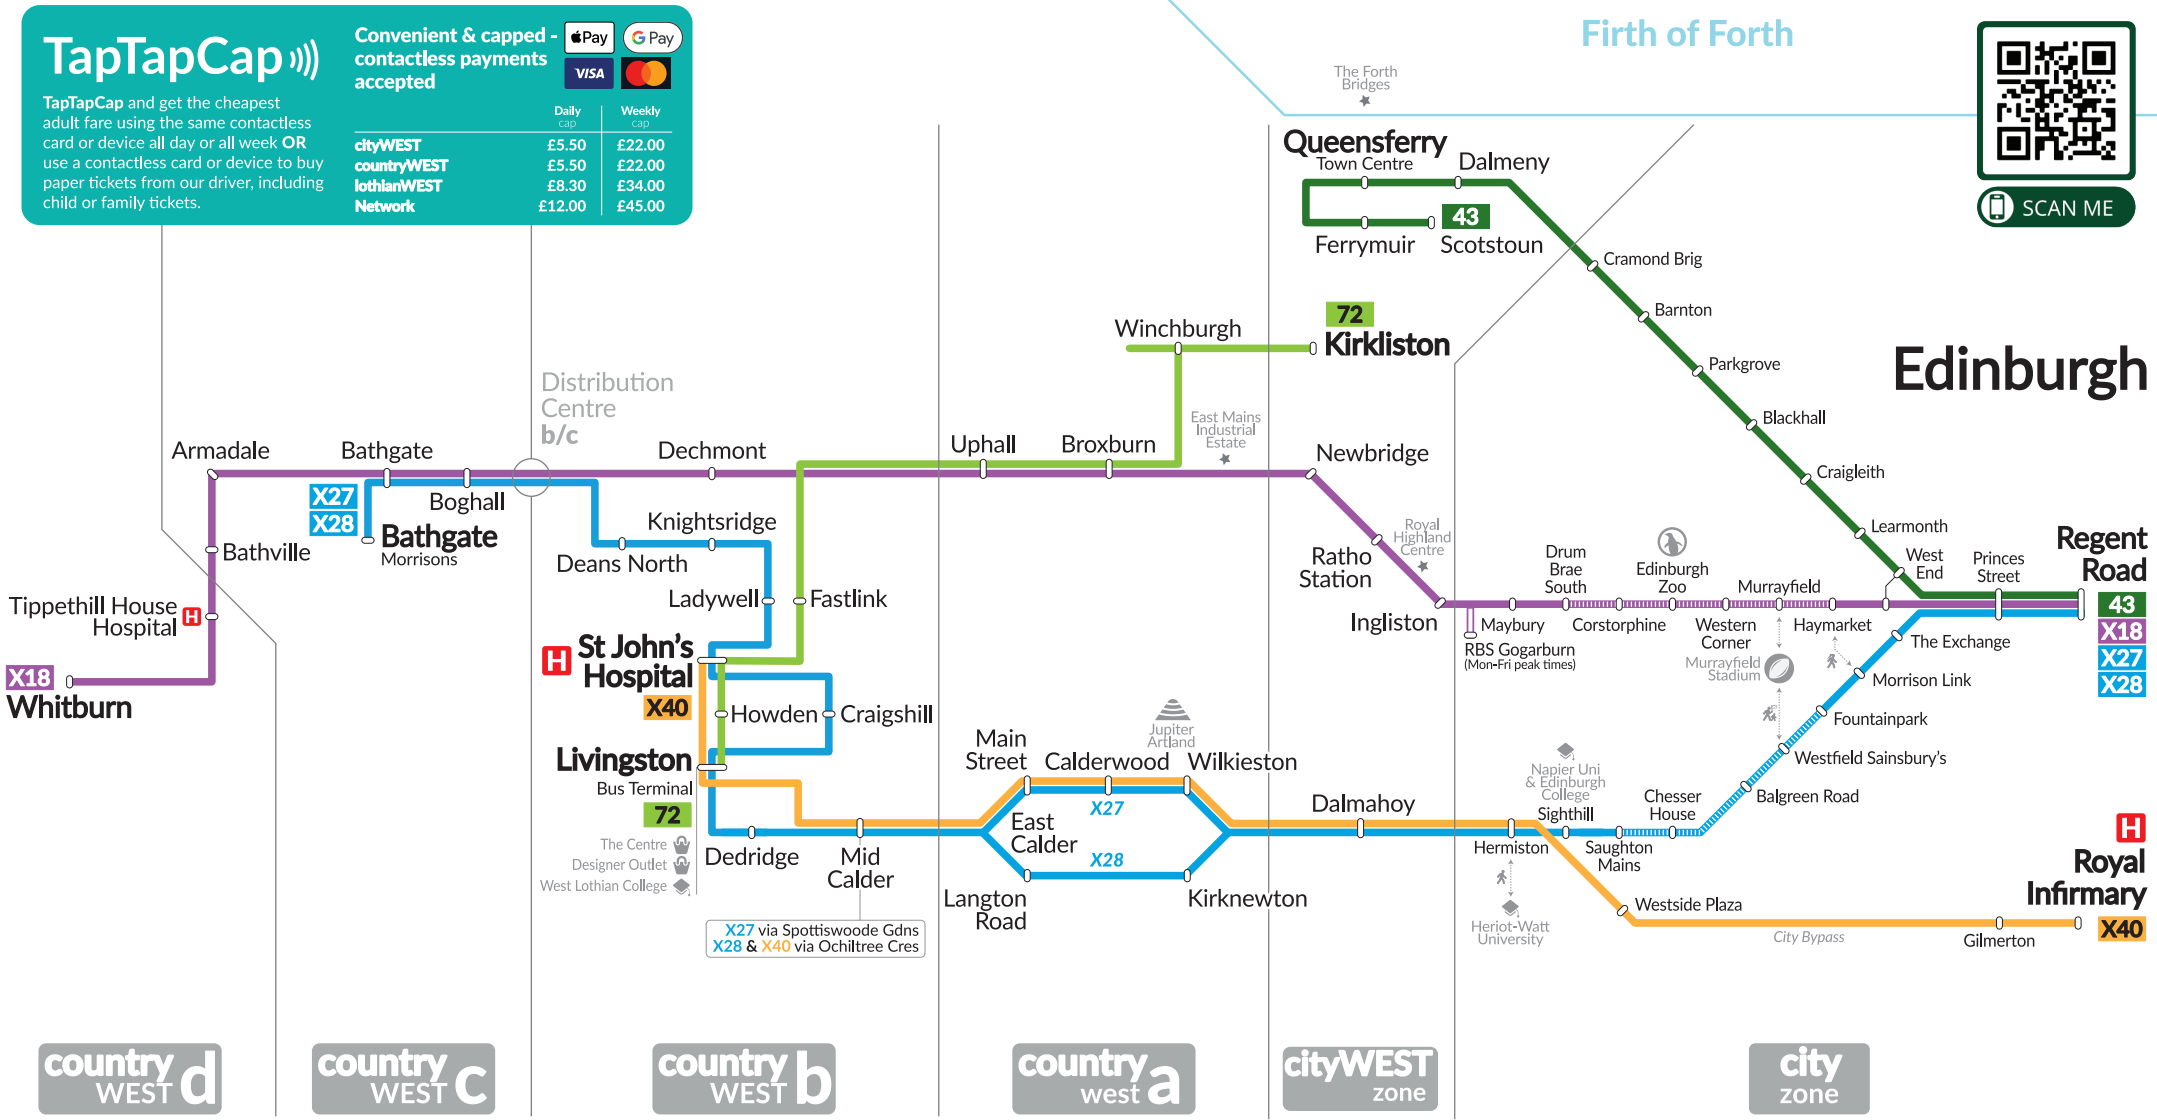

Lothiancountry Network Map

from 15 October 2023

TapTapCap

Convenient & capped - contactless payments accepted

TapTapCap and get the cheapest adult fare using the same contactless card or device all day or all week OR use a contactless card or device to buy paper tickets from our driver, including child or family tickets.

	Daily cap	Weekly cap
cityWEST	£5.50	£22.00
countryWEST	£5.50	£22.00
lothianWEST	£8.30	£34.00
Network	£12.00	£45.00

SCAN ME

country WEST d

country WEST c

country WEST b

country west a

cityWEST zone

city zone

- All stops
- Limited Stop, stopping only at marked stops