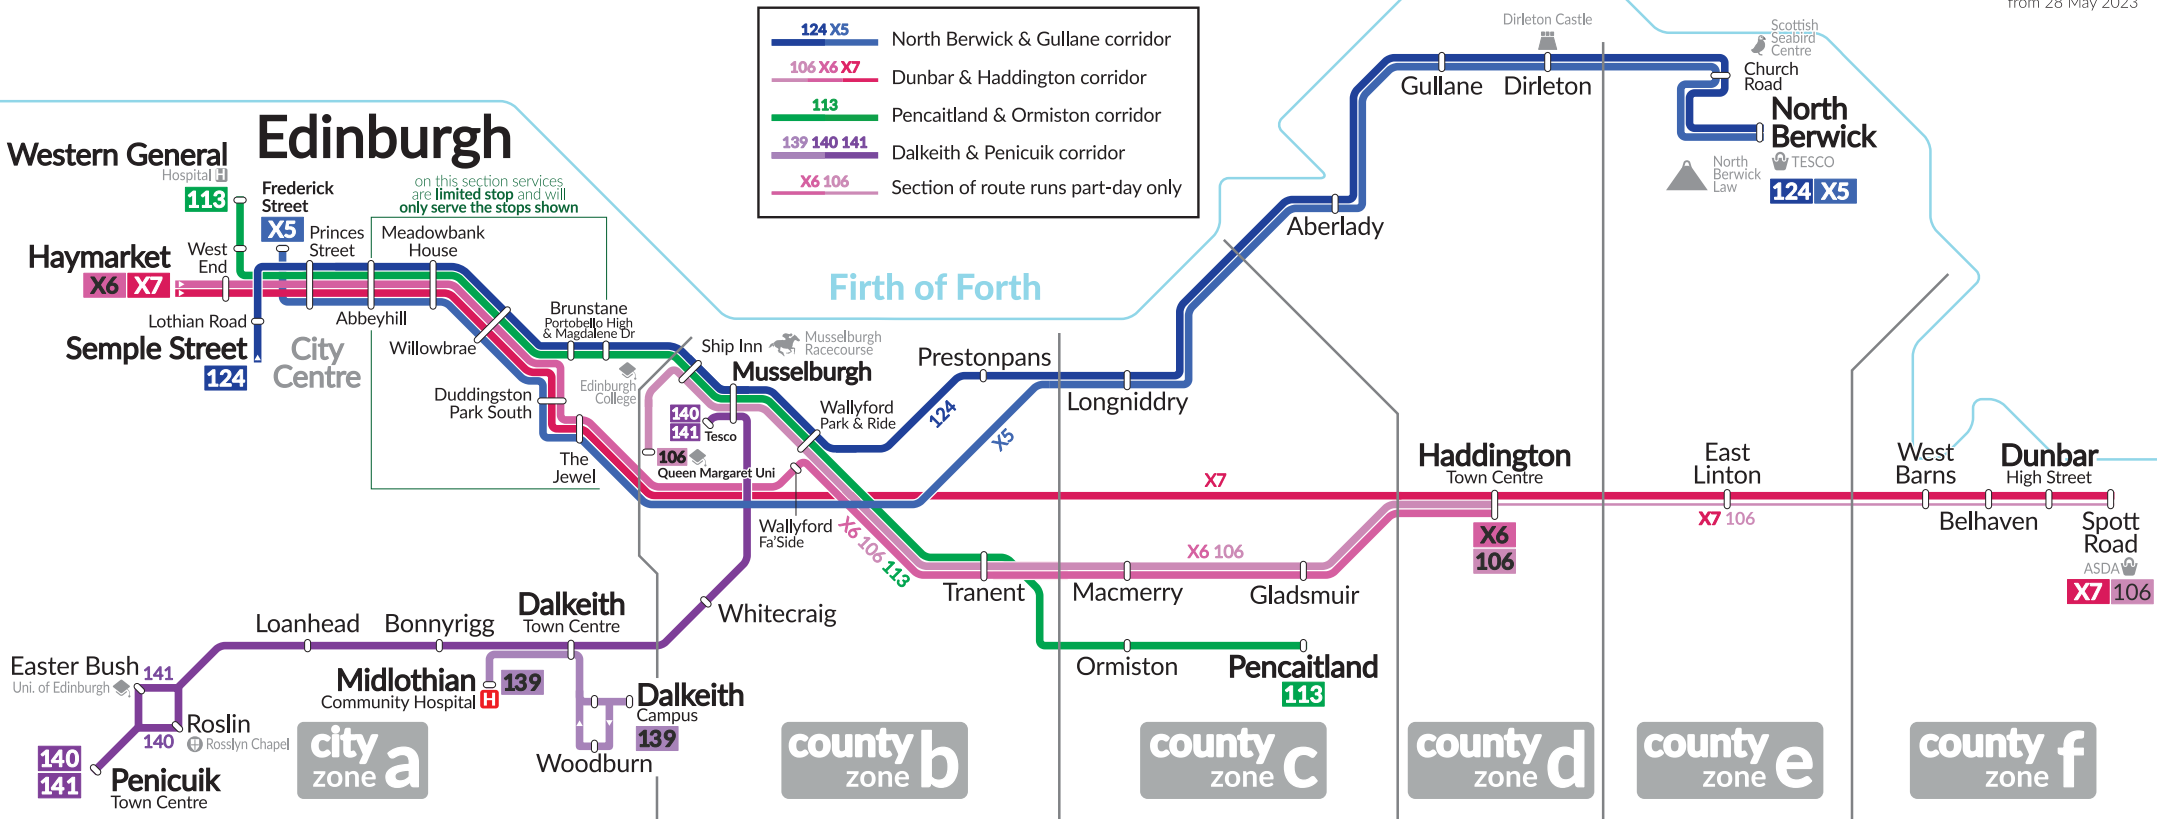

EastCoastbuses Network Map

from 28 May 2023

City Centre Bus Stops

TapTapCap

Convenient & capped - contactless payments accepted

TapTapCap and get the cheapest Adult fare using the same contactless card or device all day or all week OR use a contactless card or device to buy paper tickets from our driver, including child or family tickets.

	Daily cap	Weekly cap
county	£5.50	£22.00
countyPLUS	£8.30	£34.00
Network	£12.00	£45.00