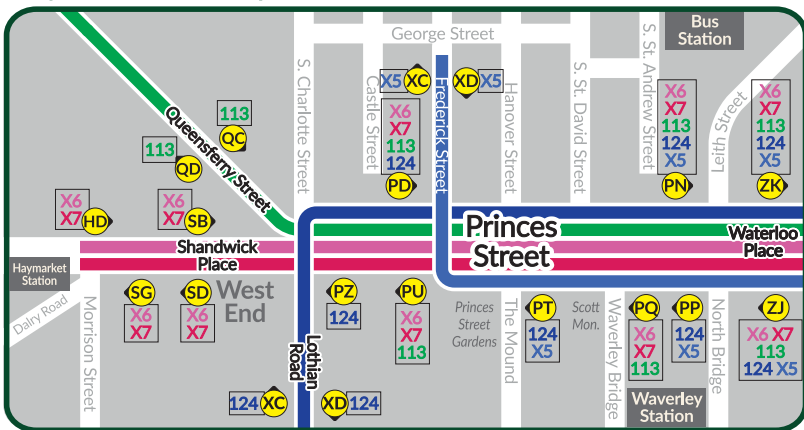

EastCoastbuses Network Map

from 28 May 2023

City Centre Bus Stops

TapTapCap

Convenient & capped - contactless payments accepted

TapTapCap and get the cheapest Adult fare using the same contactless card or device all day or all week OR use a contactless card or device to buy paper tickets from our driver, including child or family tickets.