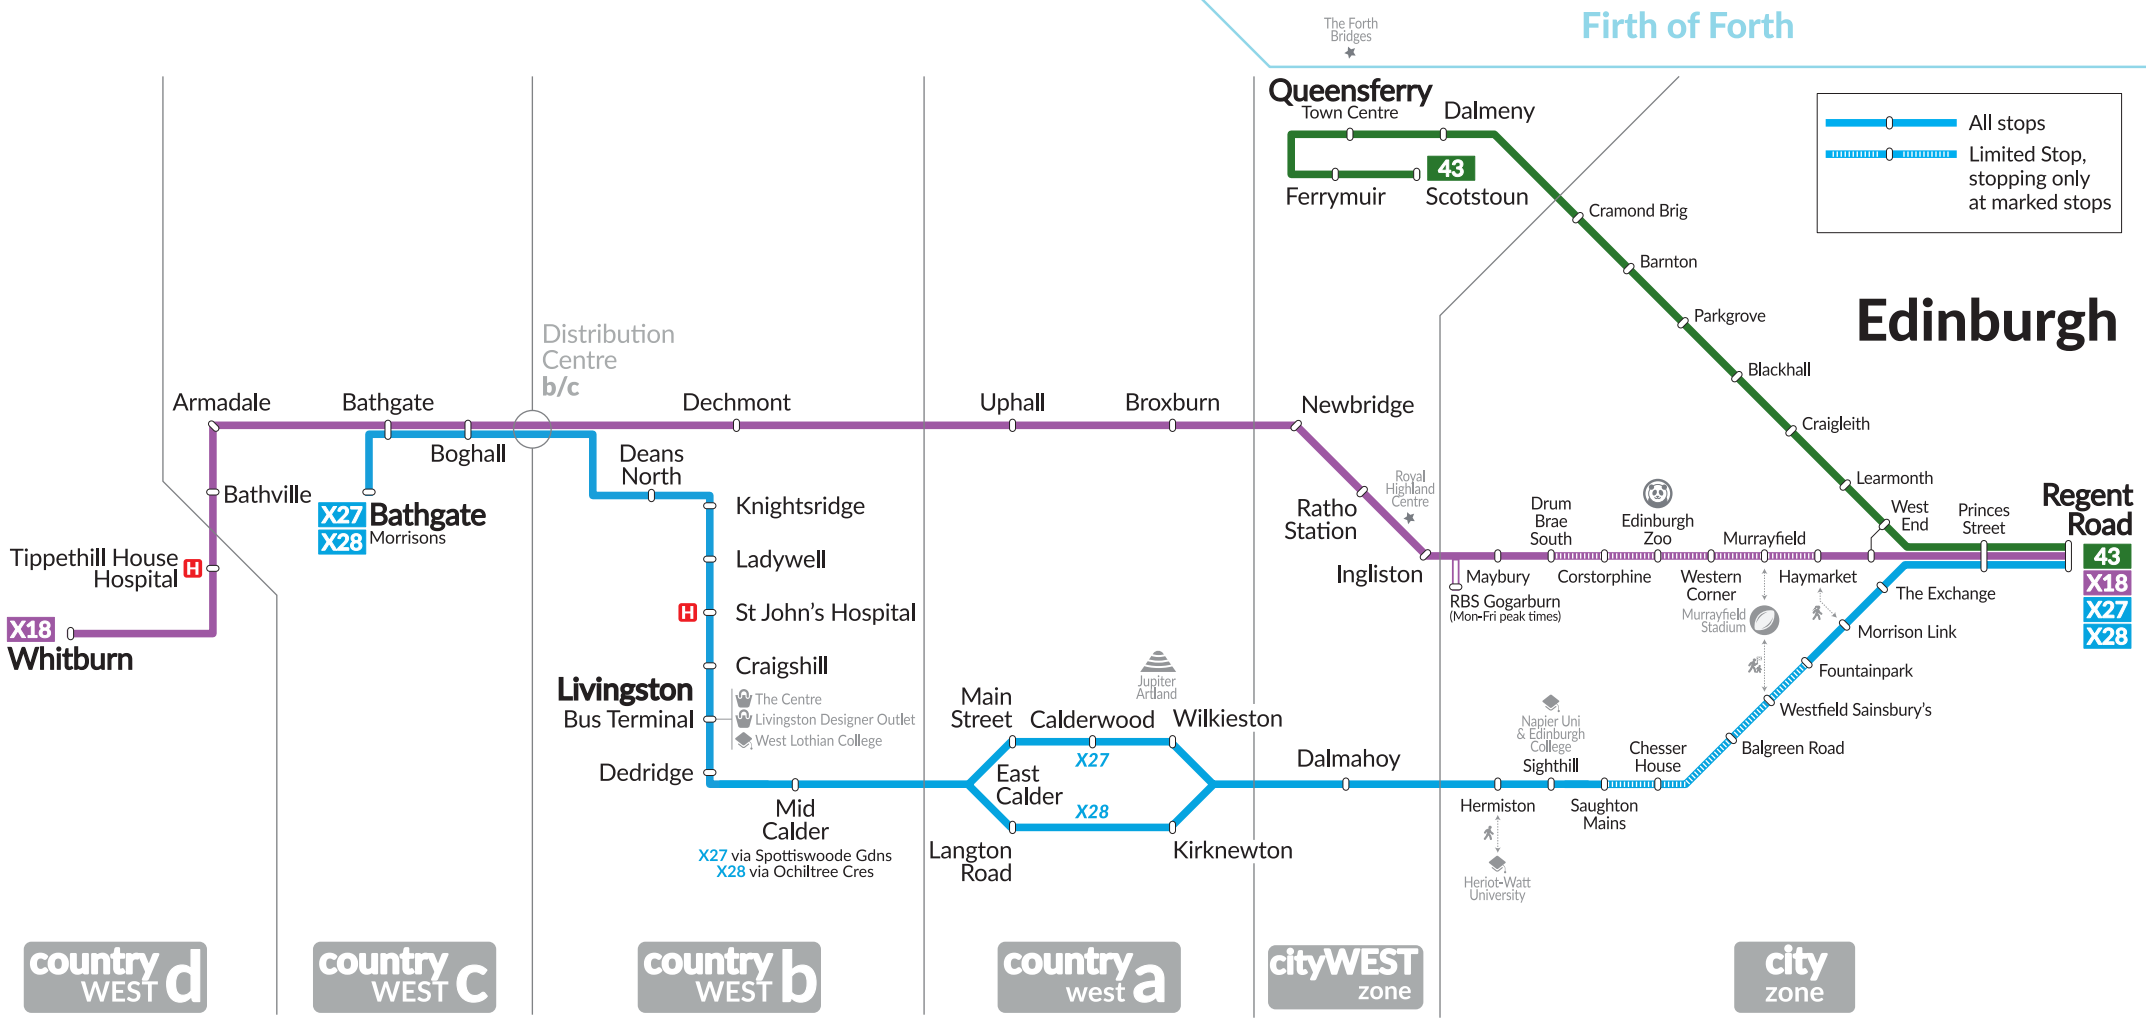

Lothiancountry Network Map

TapTapCap

Convenient & capped - contactless payments accepted

TapTapCap and get the cheapest adult fare using the same contactless card or device all day or all week OR use a contactless card or device to buy paper tickets from our driver, including child or family tickets.

	Daily cap	Weekly cap
cityWEST	£5.50	£22.00
countryWEST	£5.50	£22.00
lothianWEST	£8.30	£34.00
Network	£12.00	£45.00

Accepted payment methods: Apple Pay, Google Pay, VISA, Mastercard