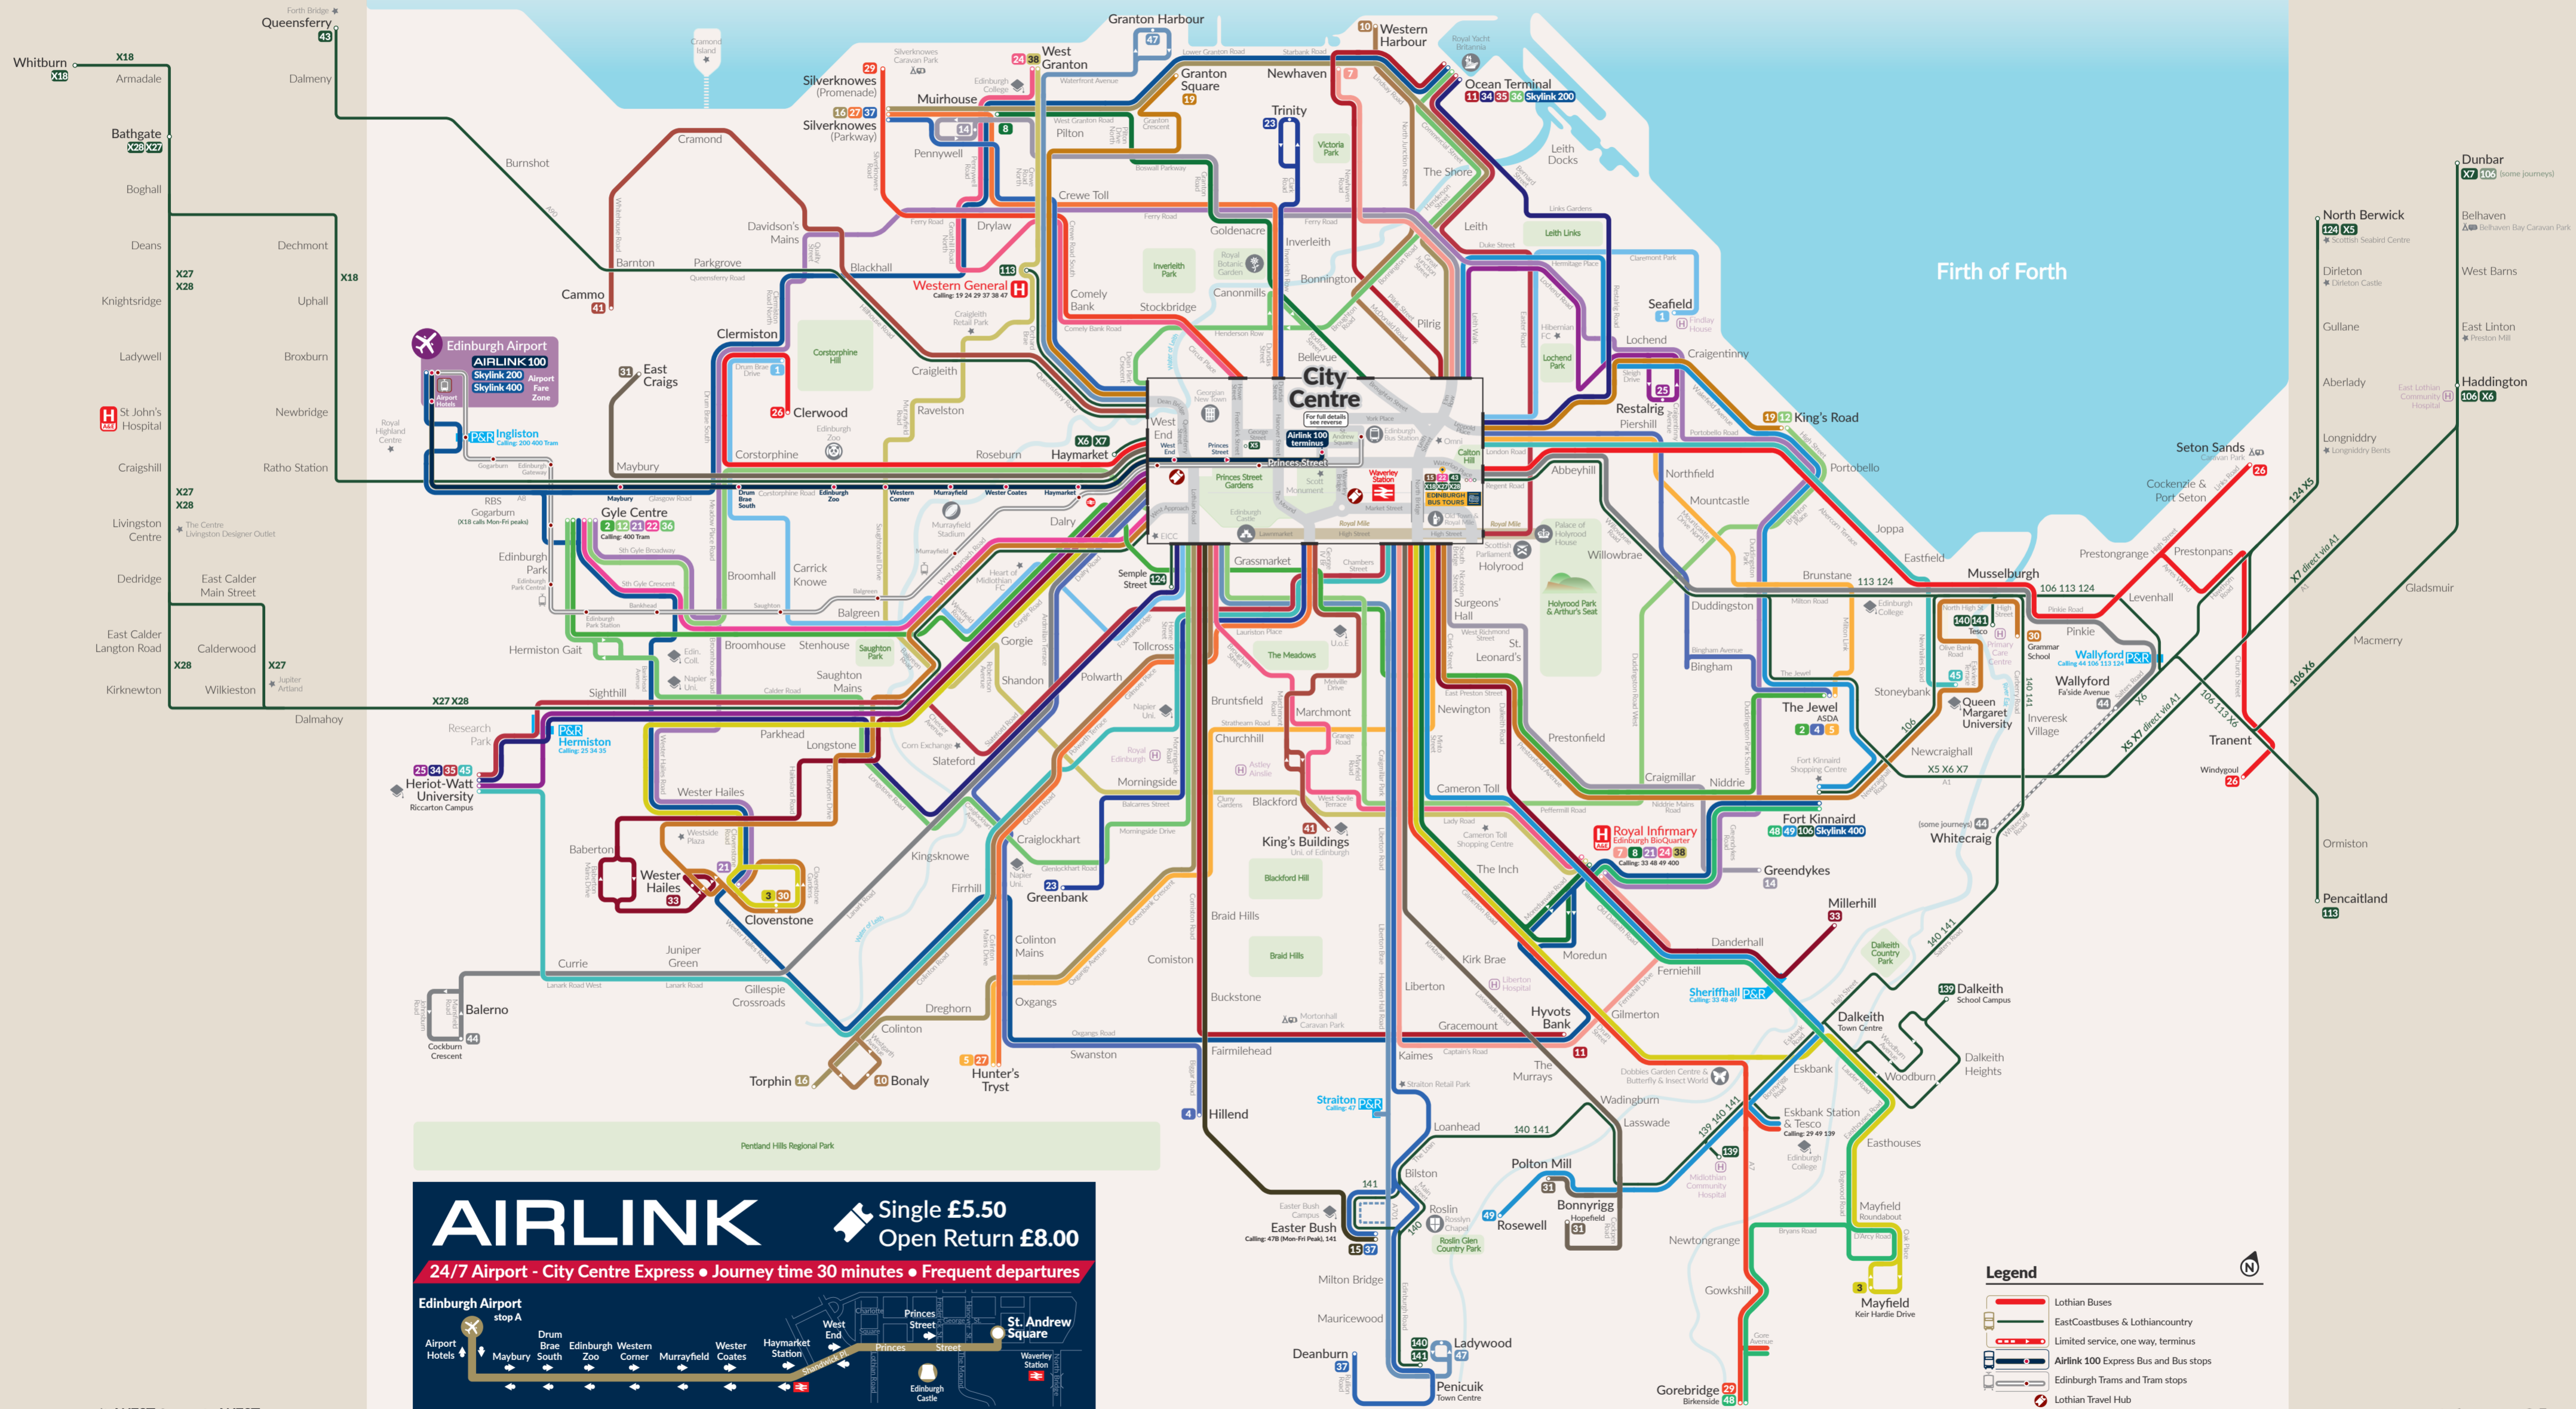

TapTapCap Use the same contactless card or device to get the best value adult daily or weekly capped fares, across all of our network

AIRLINK Single £5.50
Open Return £8.00

24/7 Airport - City Centre Express • Journey time 30 minutes • Frequent departures

Edinburgh Airport stop A
Airport Hotels
Maybury
Drum Brae
Edinburgh Zoo
Western Corner
Murrayfield
Wester Coates
Haymarket Station
West End
Princes Street
St. Andrew Square
Waverley Station
Edinburgh Castle

cityWEST & countryWEST
Different fares apply for Lothiancountry services in cityWEST & countryWEST fare zones
Full details of all services & fares at lothianbuses.co.uk

county fare zones C-F
Different fares apply for EastCoastbuses services in county fare zones C-F
Full details of all services & fares at lothianbuses.co.uk