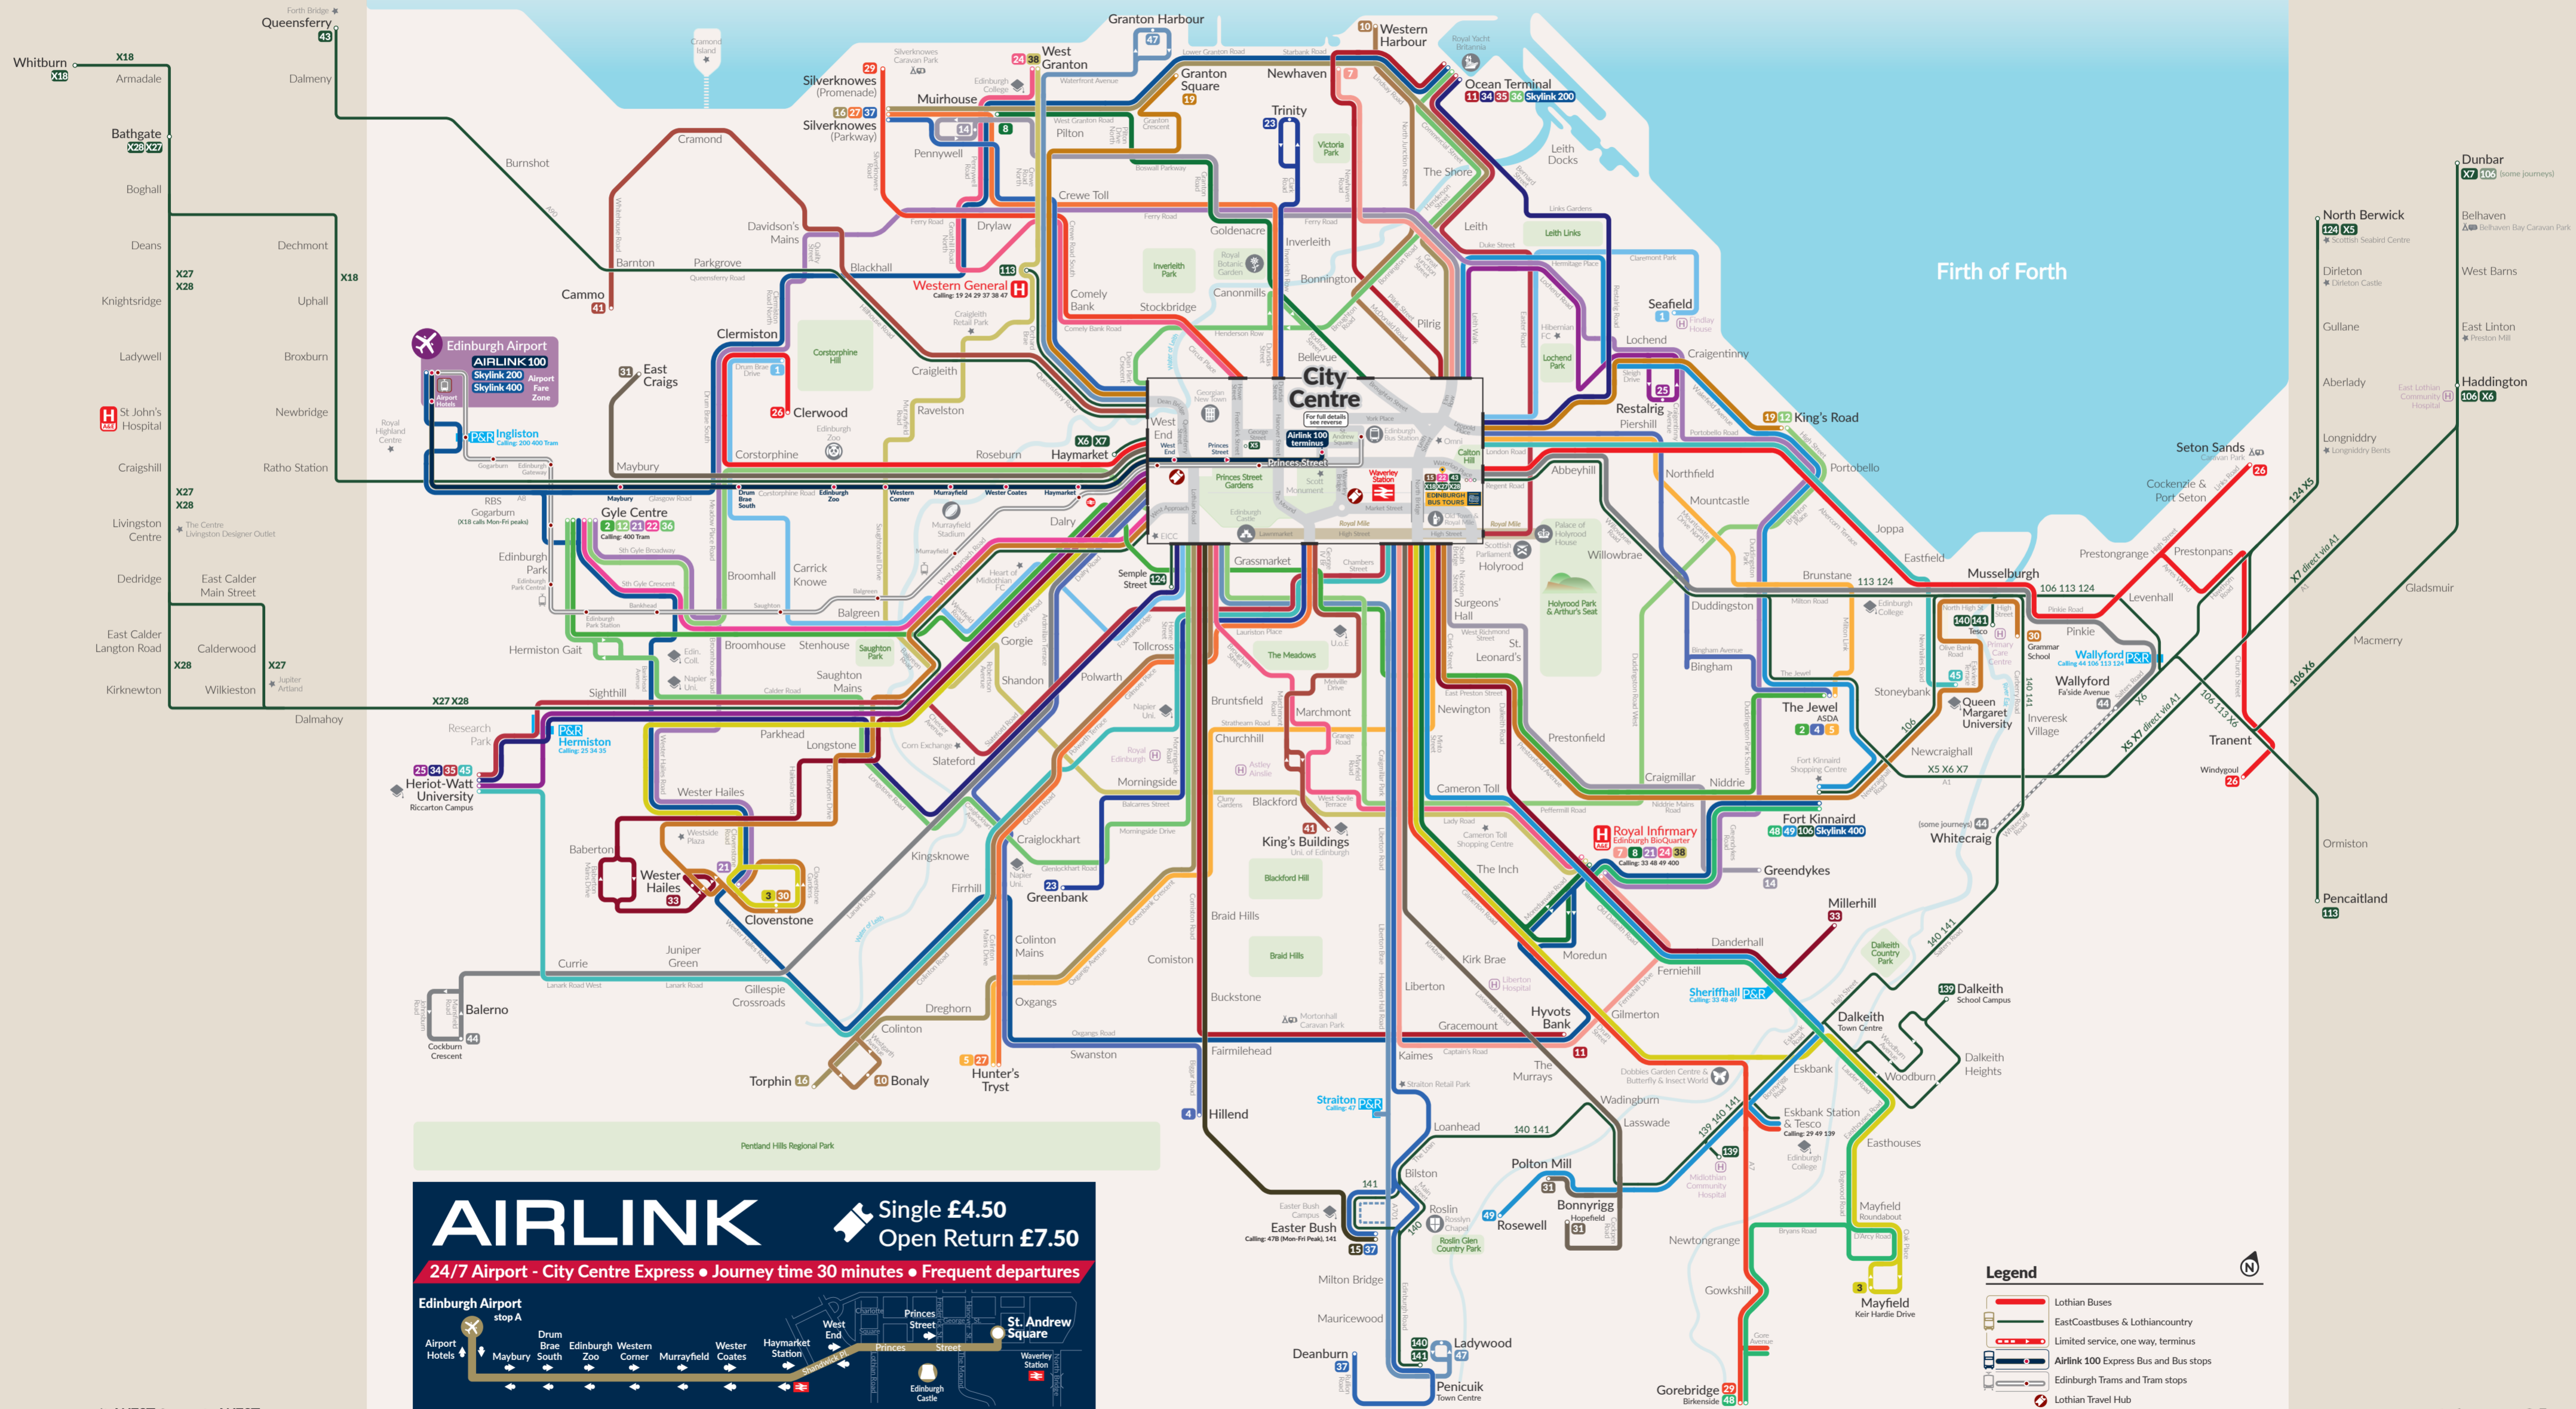

TapTapCap Use the same contactless card or device to get the best value adult daily or weekly capped fares, across all of our network

AIRLINK Single £4.50 Open Return £7.50
24/7 Airport - City Centre Express • Journey time 30 minutes • Frequent departures

Edinburgh Airport stop A
Airport Hotels
Maybury
Drum Brae
Edinburgh Zoo
Western Corner
Murrayfield
Wester Coates
Haymarket Station
West End
Princes Street
St. Andrew Square
Waverley Station
Edinburgh Castle

Legend

- Lothian Buses
- EastCoastbuses & Lothiancountry
- Limited service, one way, terminus
- Airlink 100 Express Bus and Bus stops
- Edinburgh Trams and Tram stops
- Lothian Travel Hub
- Hospital or Community Hospital
- P&R Park and Ride with services to City Centre

cityWEST & countryWEST Different fares apply for Lothiancountry services in cityWEST & countryWEST fare zones Full details of all services & fares at lothianbuses.co.uk

county fare zones C-F Different fares apply for EastCoastbuses services in county fare zones C-F Full details of all services & fares at lothianbuses.co.uk