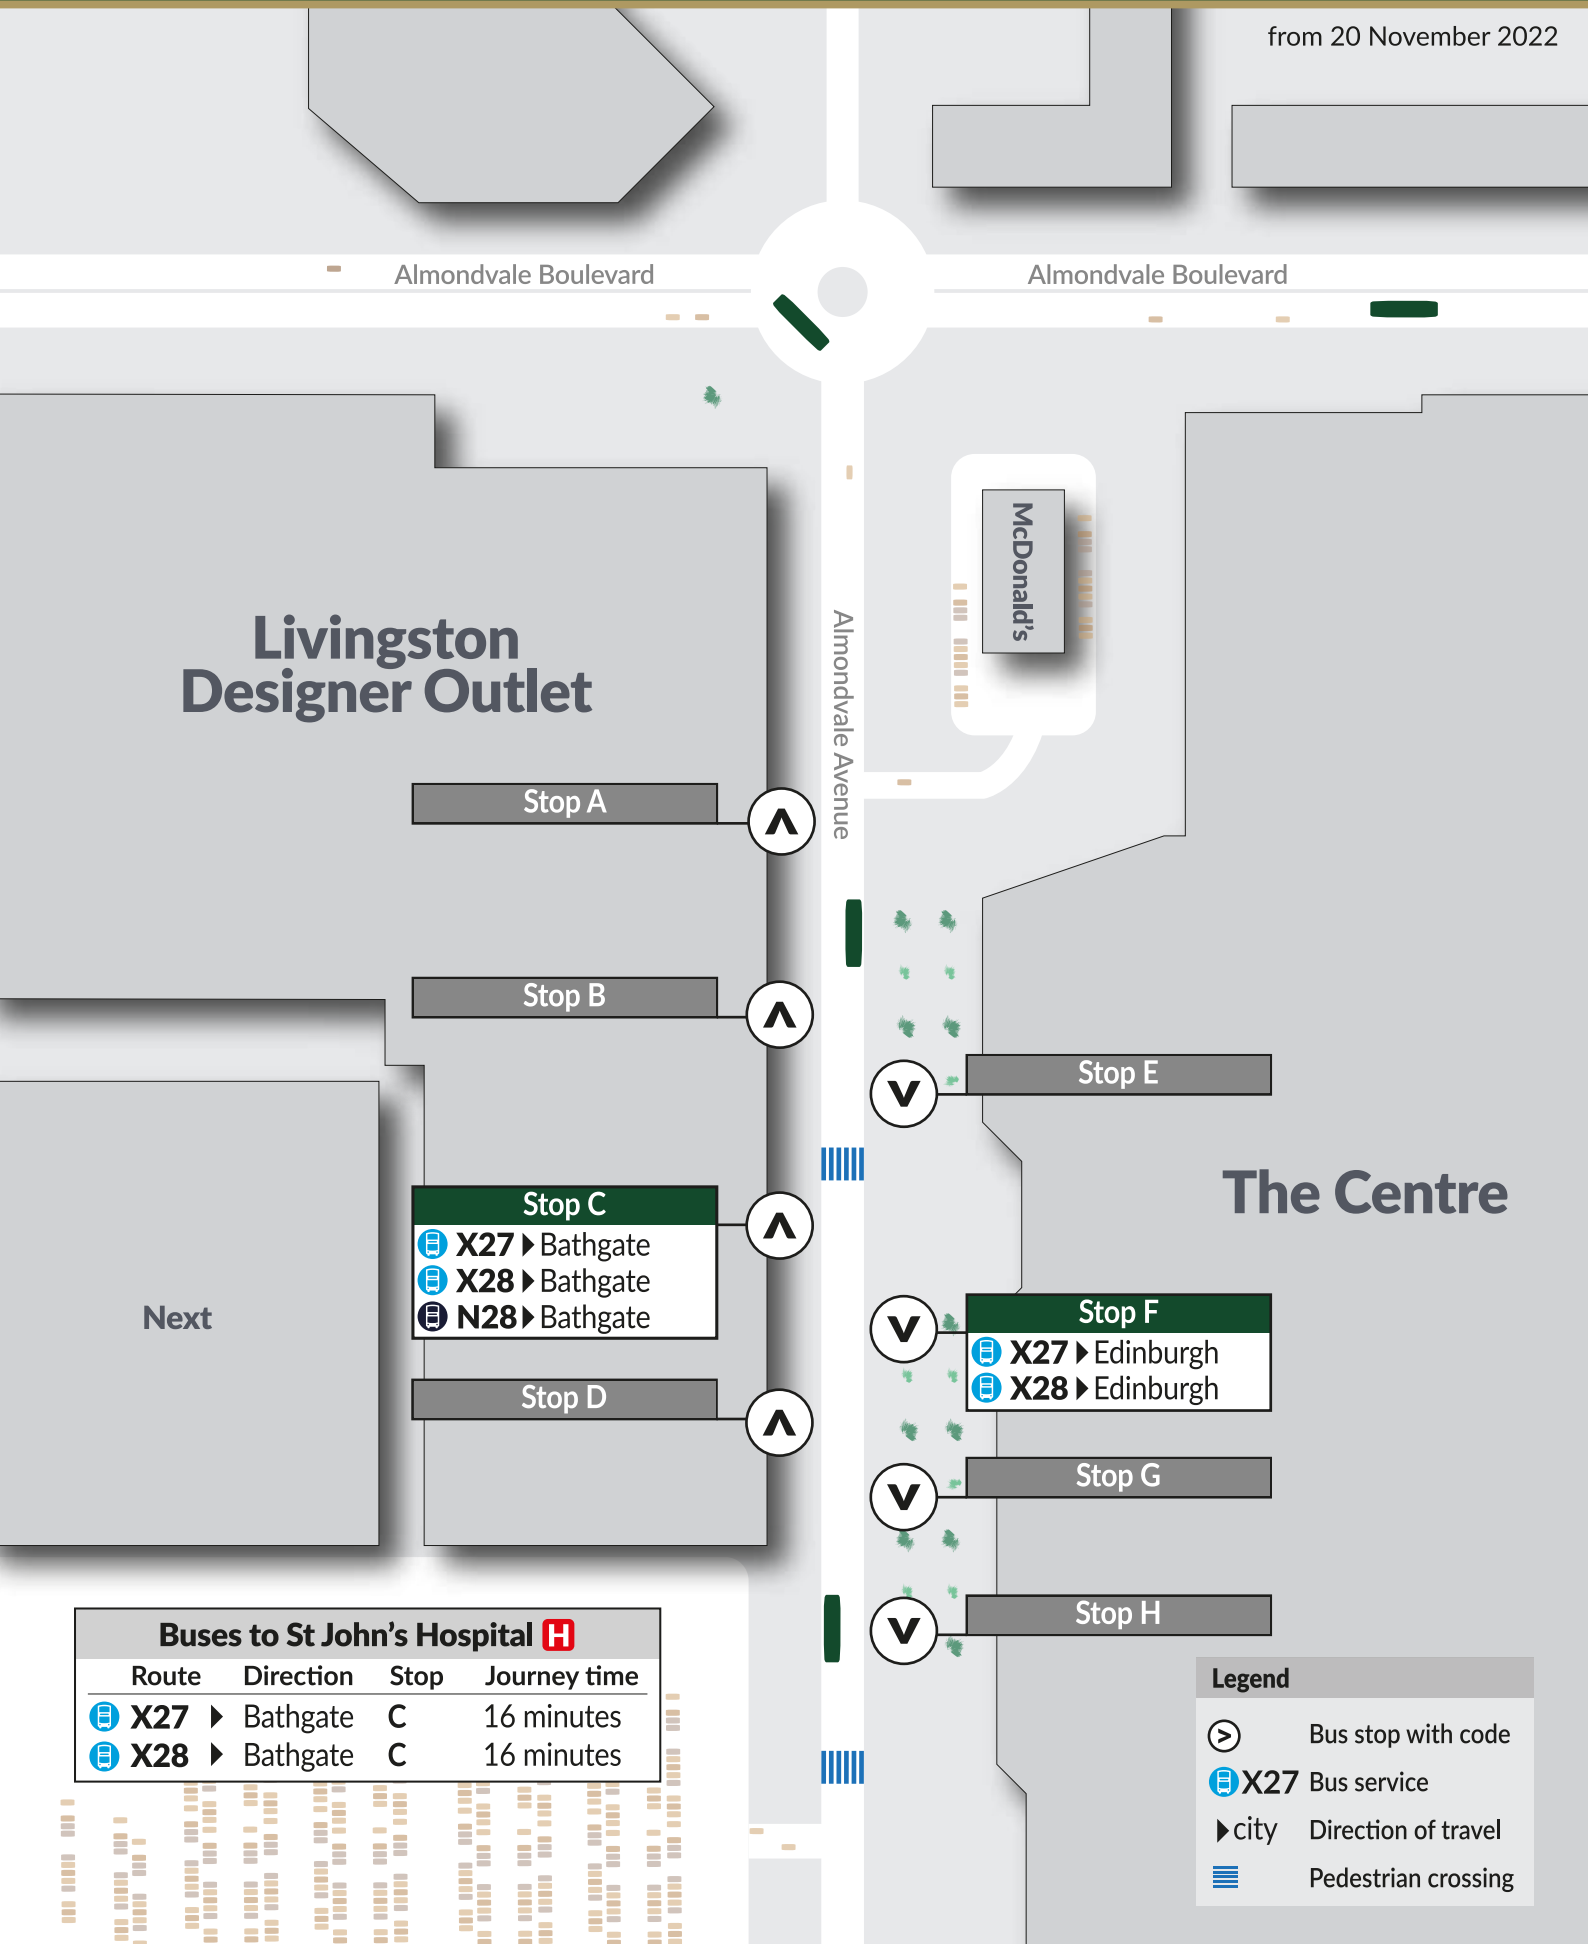

# Livingston Bus Terminal

from 20 November 2022

Livingston Designer Outlet

Stop A

Stop B

Stop C

- X27 ▶ Bathgate
- X28 ▶ Bathgate
- N28 ▶ Bathgate

Stop D

McDonald's

Stop E

The Centre

Stop F

- X27 ▶ Edinburgh
- X28 ▶ Edinburgh

Stop G

Stop H

## Buses to St John's Hospital

Route	Direction	Stop	Journey time
X27	▶ Bathgate	C	16 minutes
X28	▶ Bathgate	C	16 minutes

## Legend

- Bus stop with code
- X27 Bus service
- ▶ city Direction of travel
- Pedestrian crossing