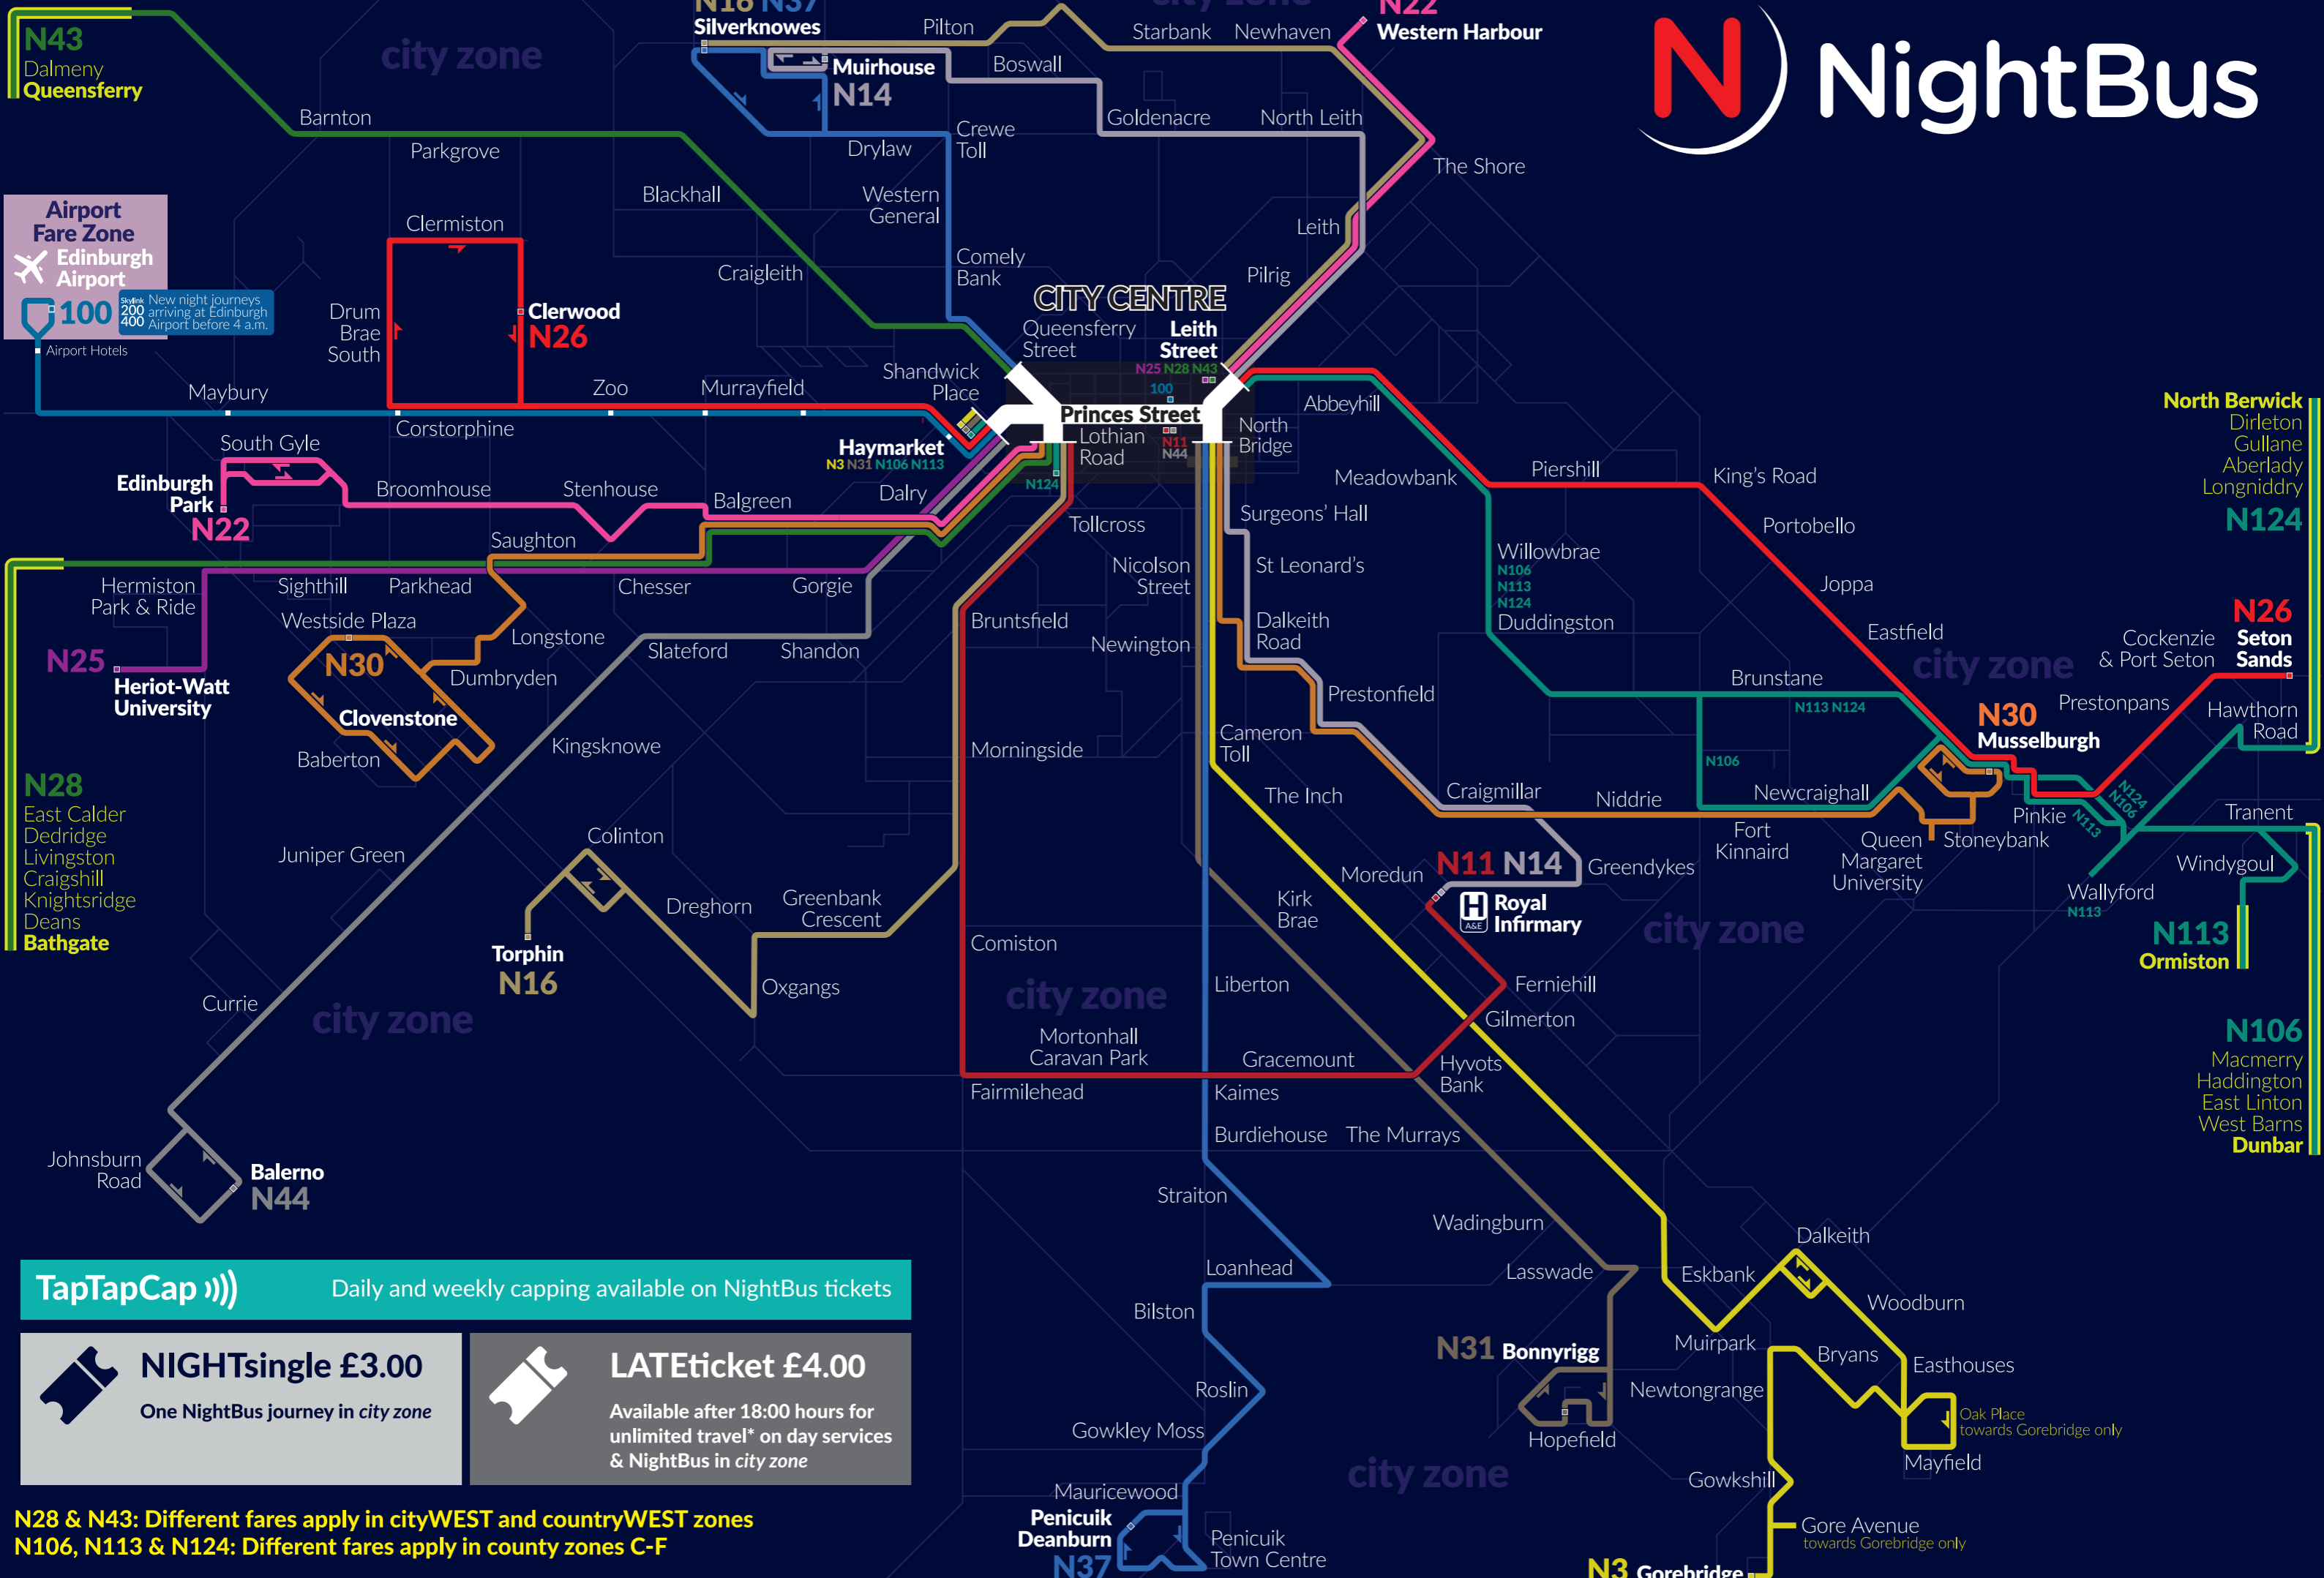

Ridacard valid in city & cityWEST zones

# N NightBus

**N43**  
Dalmeny  
Queensferry

**Airport Fare Zone**  
Edinburgh Airport

**100** New night journeys arriving at Edinburgh Airport before 4 a.m.

Airport Hotels

**N28**  
East Calder  
Dedridge  
Livingston  
Craigshill  
Knightsridge  
Deans  
Bathgate

**TapTapCap** Daily and weekly capping available on NightBus tickets

**NIGHTsingle £3.00**  
One NightBus journey in city zone

**LATEticket £4.00**  
Available after 18:00 hours for unlimited travel\* on day services & NightBus in city zone

**N28 & N43: Different fares apply in cityWEST and countryWEST zones**  
**N106, N113 & N124: Different fares apply in county zones C-F**

\*LATEticket excludes Airlink, Skylink (to/from Airport), special services, outside city zone on Lothian Country, outside zones A & B on EastCoastbuses and Airport tram stop