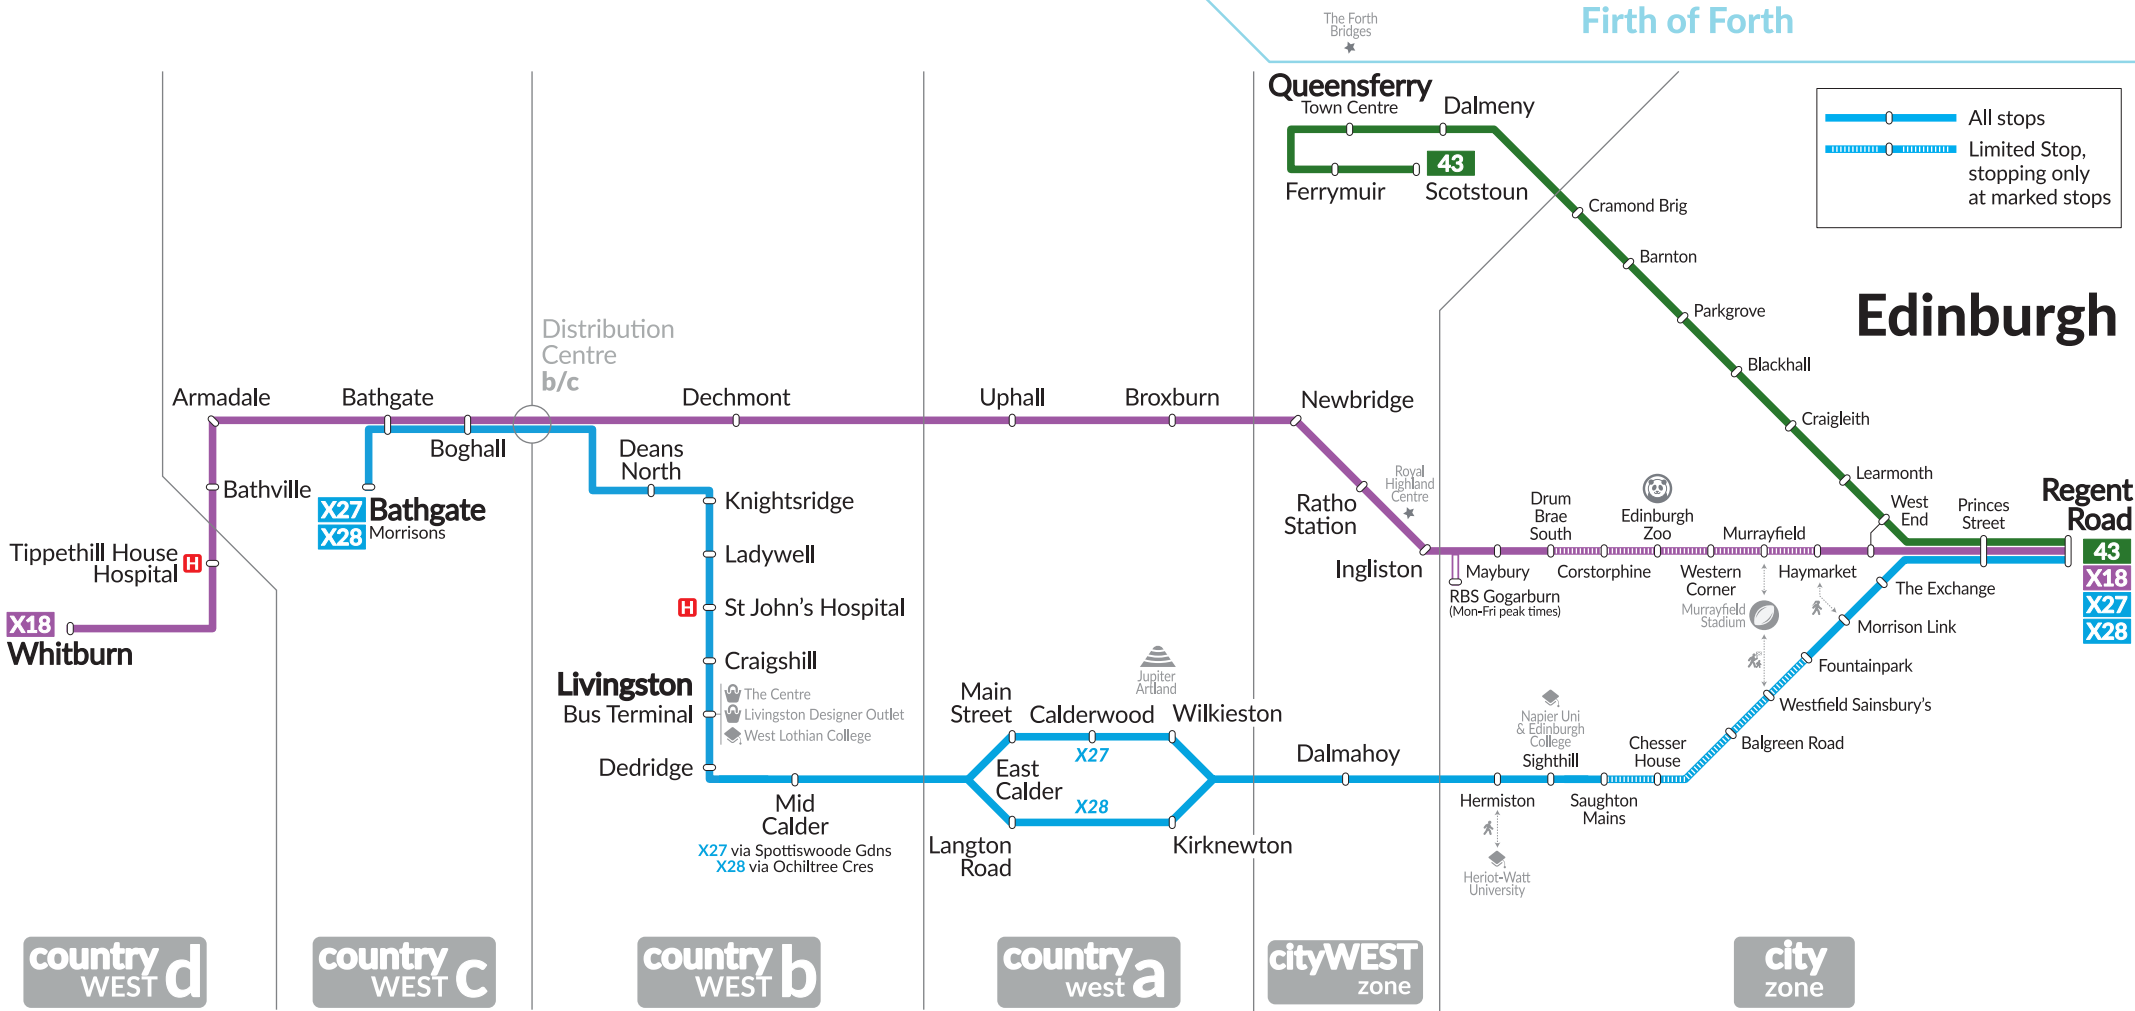

# Lothiancountry Network Map

All stops  
 Limited Stop, stopping only at marked stops

SCAN ME

## TapTapCap

Convenient & capped - contactless payments accepted

TapTapCap and get the cheapest Adult fare using the same contactless card or device all day or all week OR use a contactless card or device to buy paper tickets from our driver, including child or family tickets.

	Daily cap	Weekly cap
cityWEST	£5.50	£22.00
countryWEST	£5.50	£22.00
lothianWEST	£8.00	£32.00
Network	£10.00	£40.00