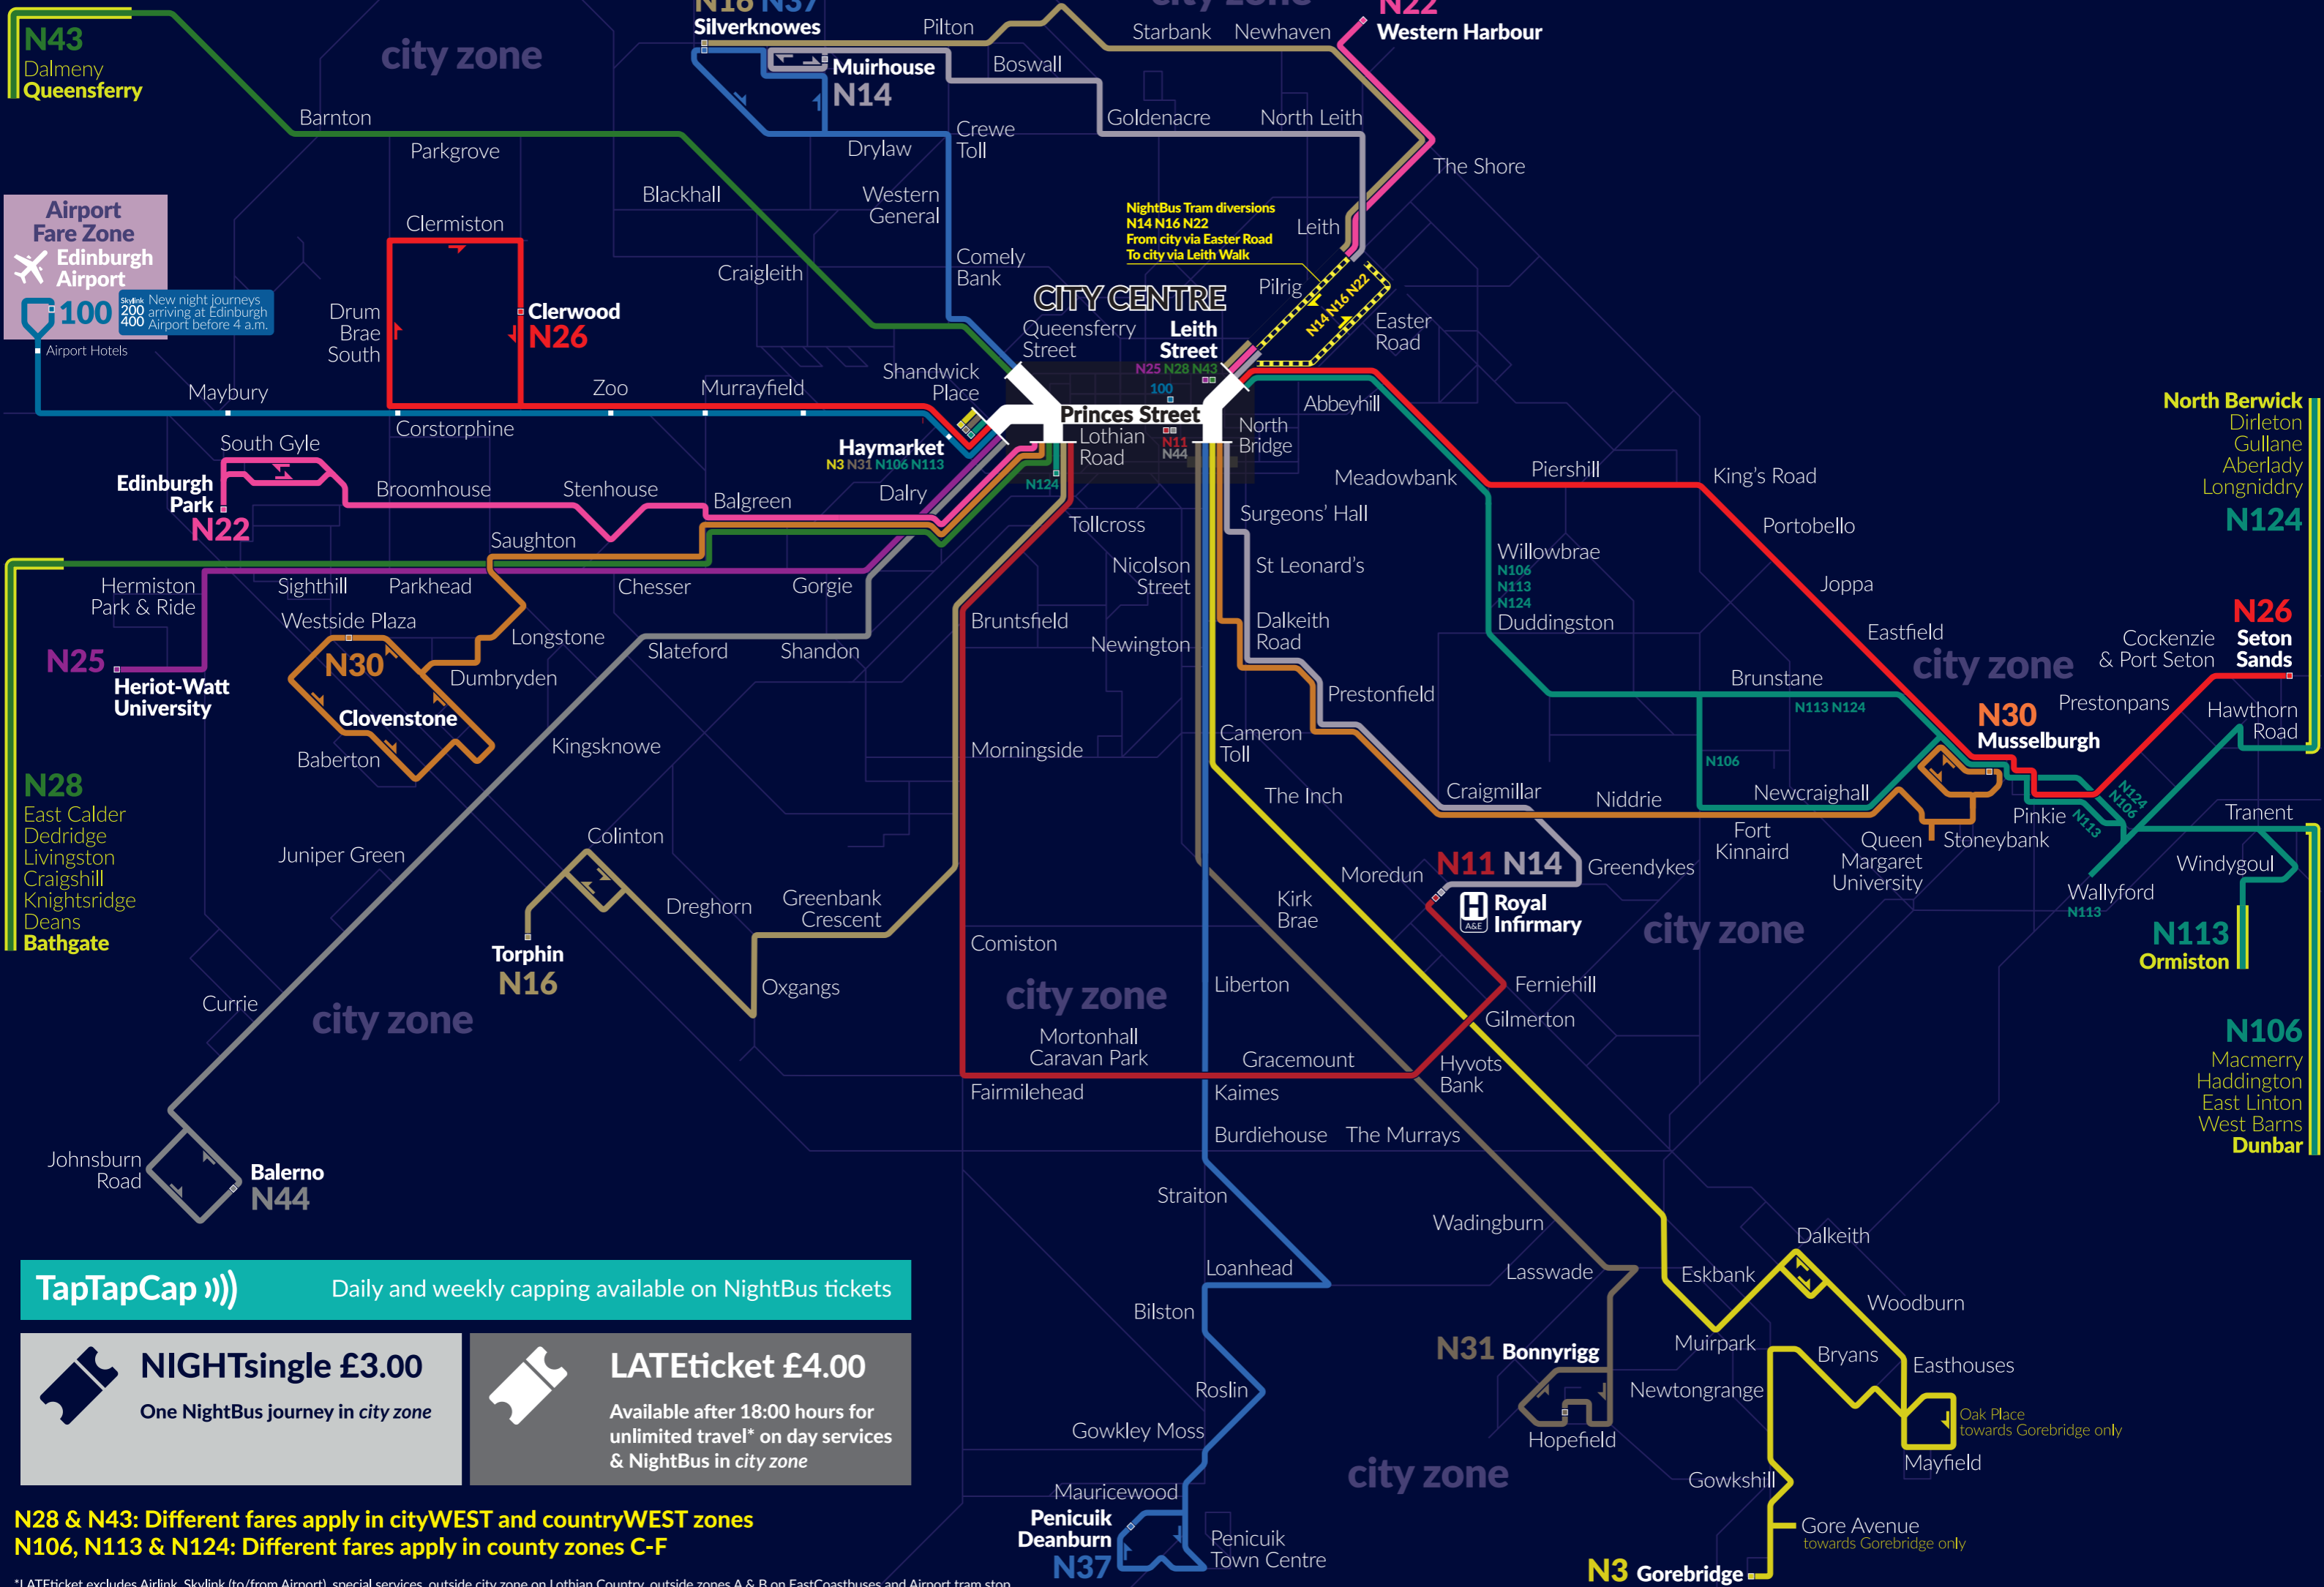

Ridacard valid in city & cityWEST zones

Airport Fare Zone
 Edinburgh Airport
 100 New night journeys starting 200 arriving at Edinburgh Airport before 4 a.m. 400

TapTapCap Daily and weekly capping available on NightBus tickets

NIGHTsingle £3.00
 One NightBus journey in city zone

LATEticket £4.00
 Available after 18:00 hours for unlimited travel* on day services & NightBus in city zone

N28 & N43: Different fares apply in cityWEST and countryWEST zones
N106, N113 & N124: Different fares apply in county zones C-F

*LATEticket excludes Airlink, Skylink (to/from Airport), special services, outside city zone on Lothian Country, outside zones A & B on EastCoastbuses and Airport tram stop