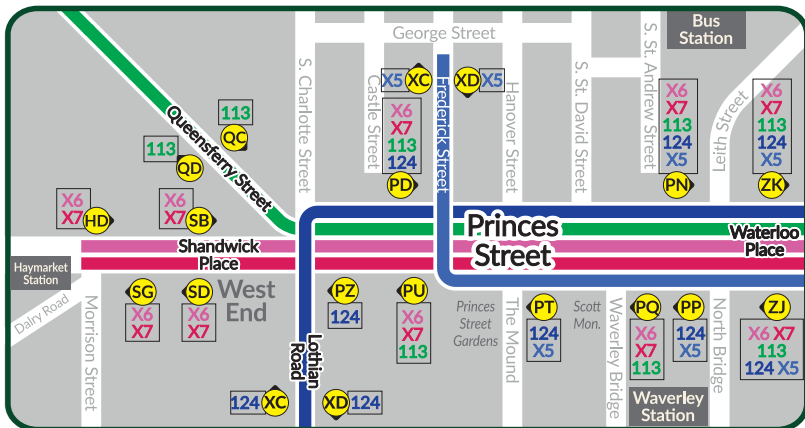

# EastCoastbuses Network Map

from 11 September 2022

## City Centre Bus Stops

## TapTapCap

Convenient & capped - contactless payments accepted

TapTapCap and get the cheapest Adult fare using the same contactless card or device all day or all week OR use a contactless card or device to buy paper tickets from our driver, including child or family tickets.