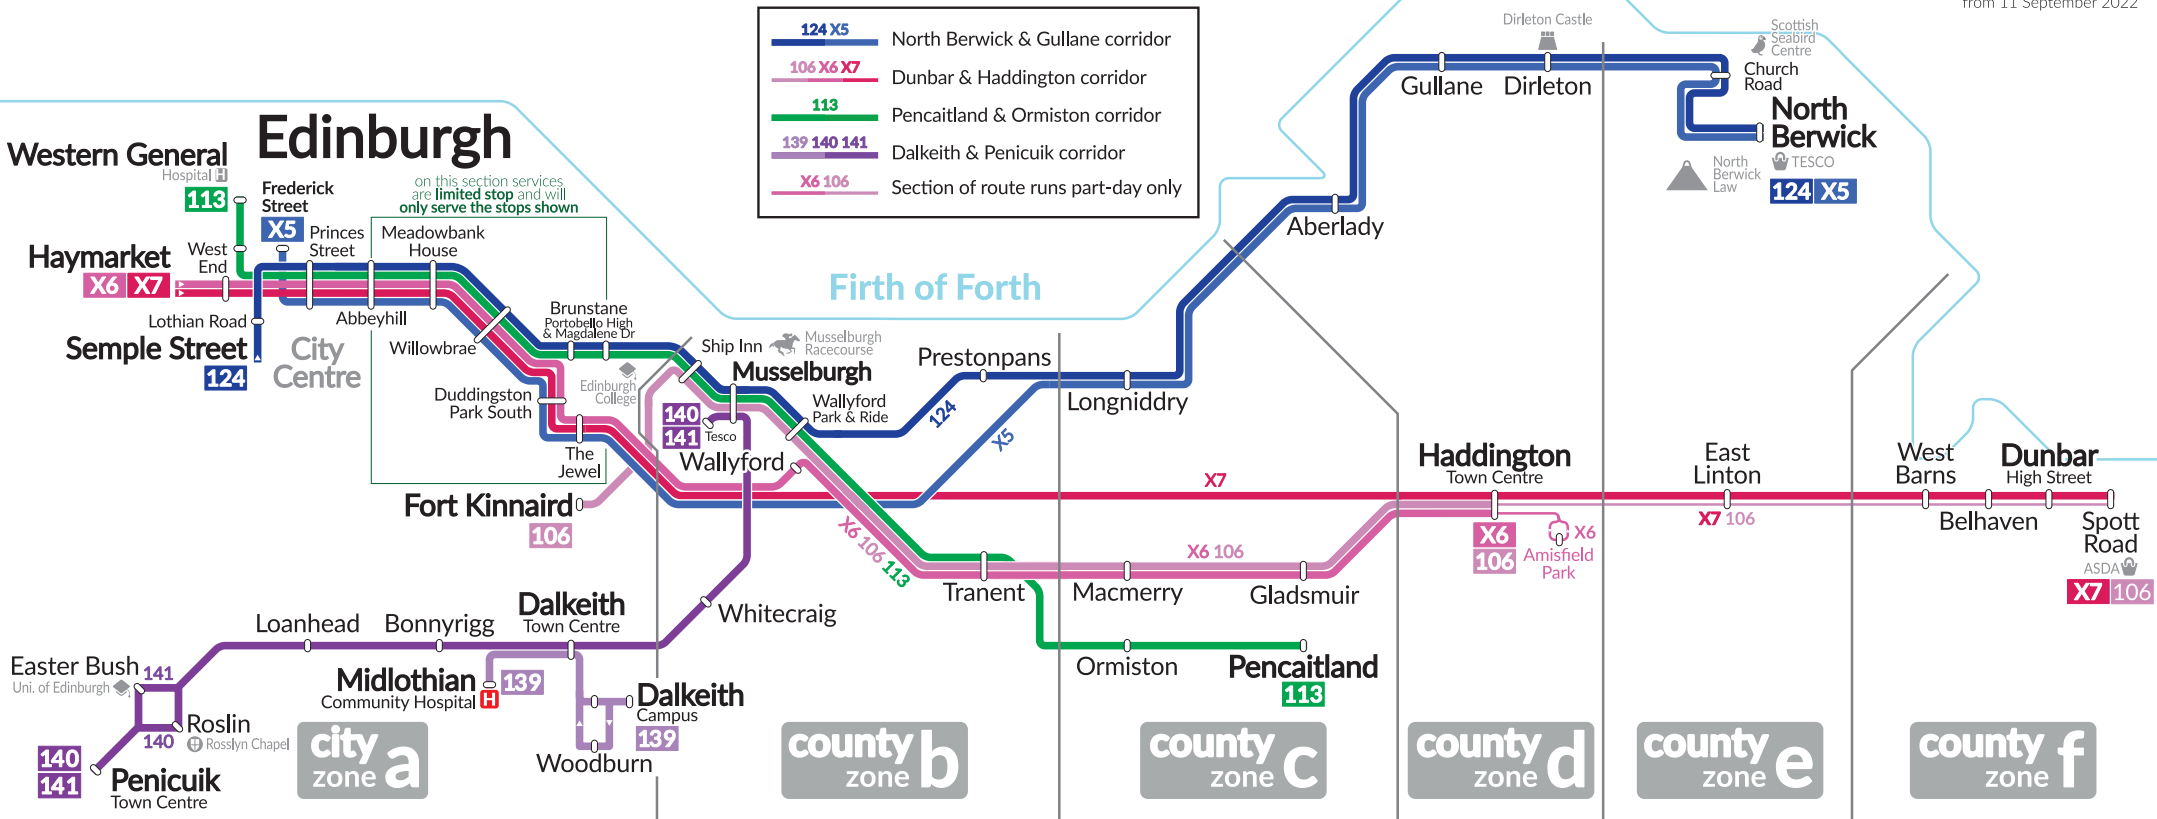

# EastCoastbuses Network Map

from 11 September 2022

## City Centre Bus Stops

## TapTapCap

Convenient & capped - contactless payments accepted

TapTapCap and get the cheapest Adult fare using the same contactless card or device all day or all week OR use a contactless card or device to buy paper tickets from our driver, including child or family tickets.