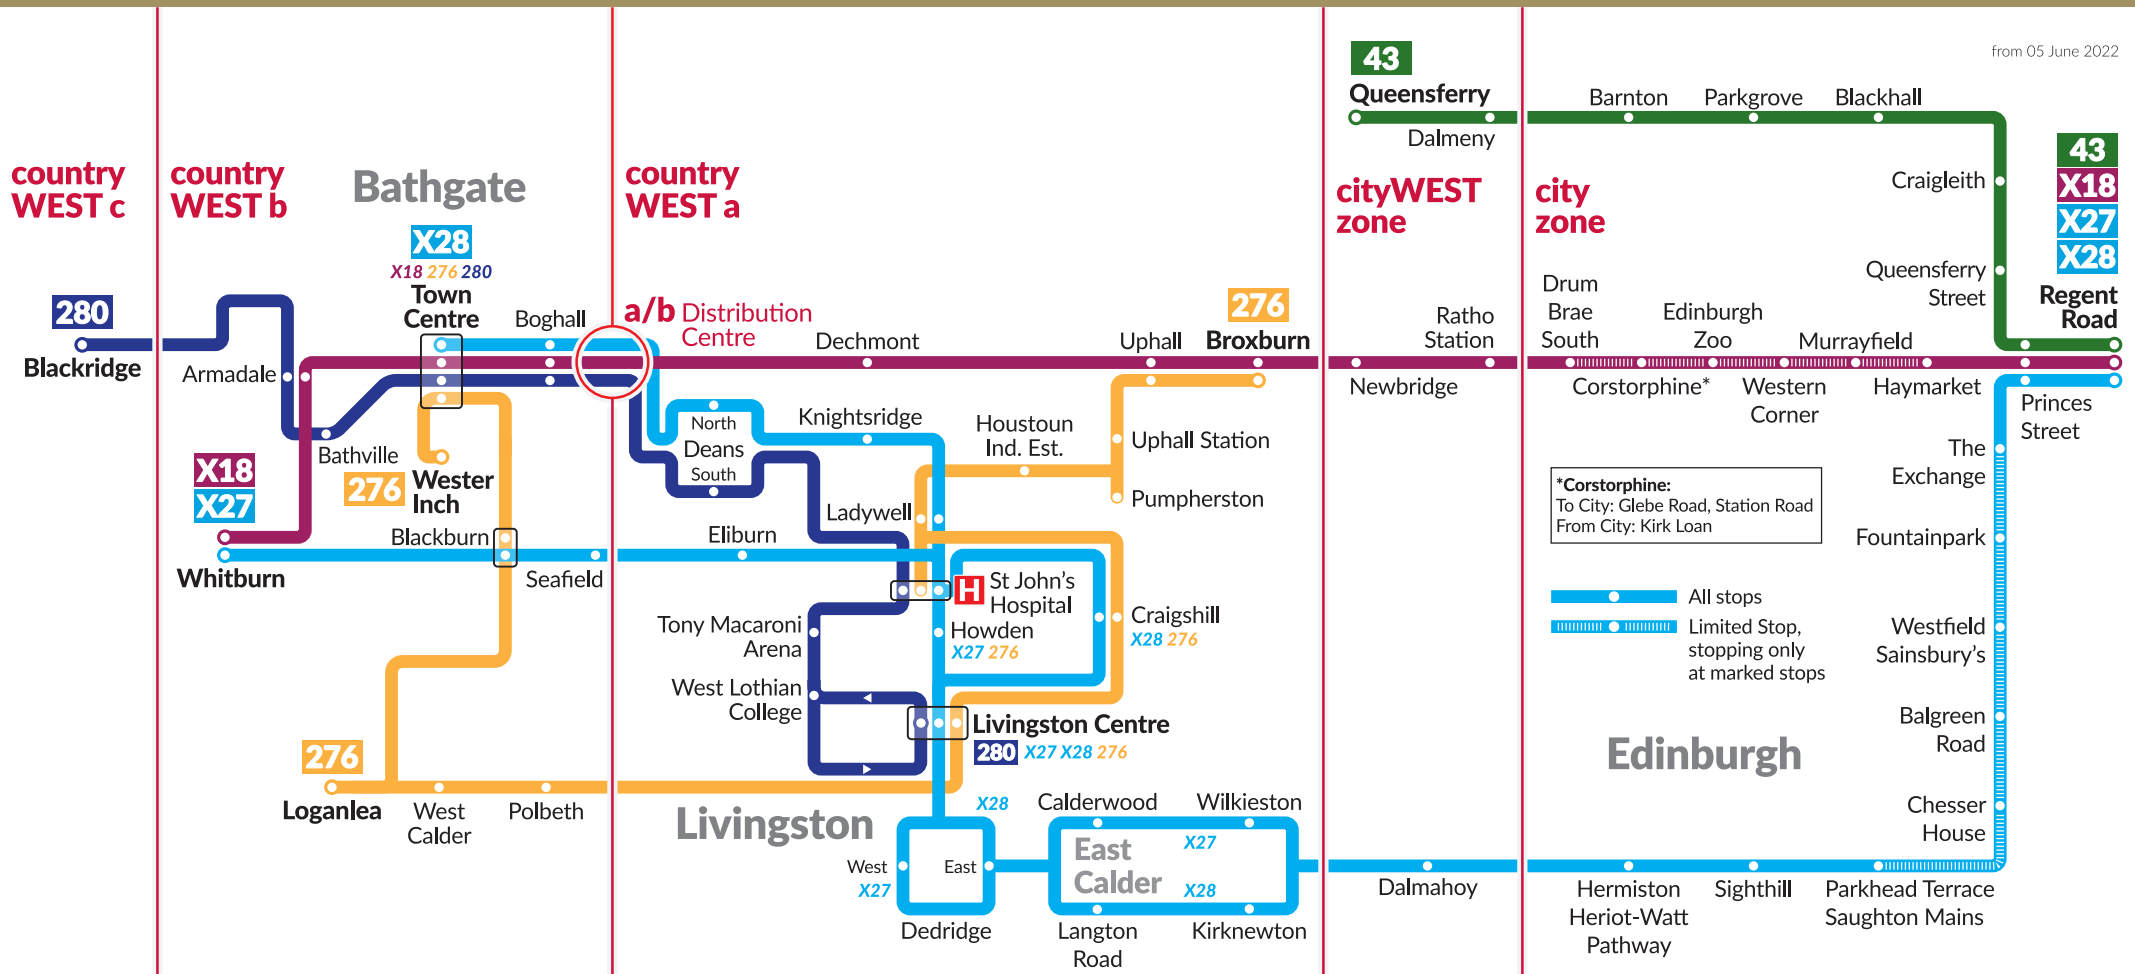

Lothiancountry Network Map

from 05 June 2022

SCAN ME

TapTapCap

TapTapCap and get the cheapest Adult fare using the same contactless card or device all day or all week **OR** use a contactless card or device to buy paper tickets from our driver, including child or family tickets.

Convenient & capped - contactless payments accepted

	Daily cap	Weekly cap
cityWEST	£5.50	£22.00
countryWEST	£5.50	£22.00
lothianWEST	£8.00	£32.00
Network	£10.00	£40.00