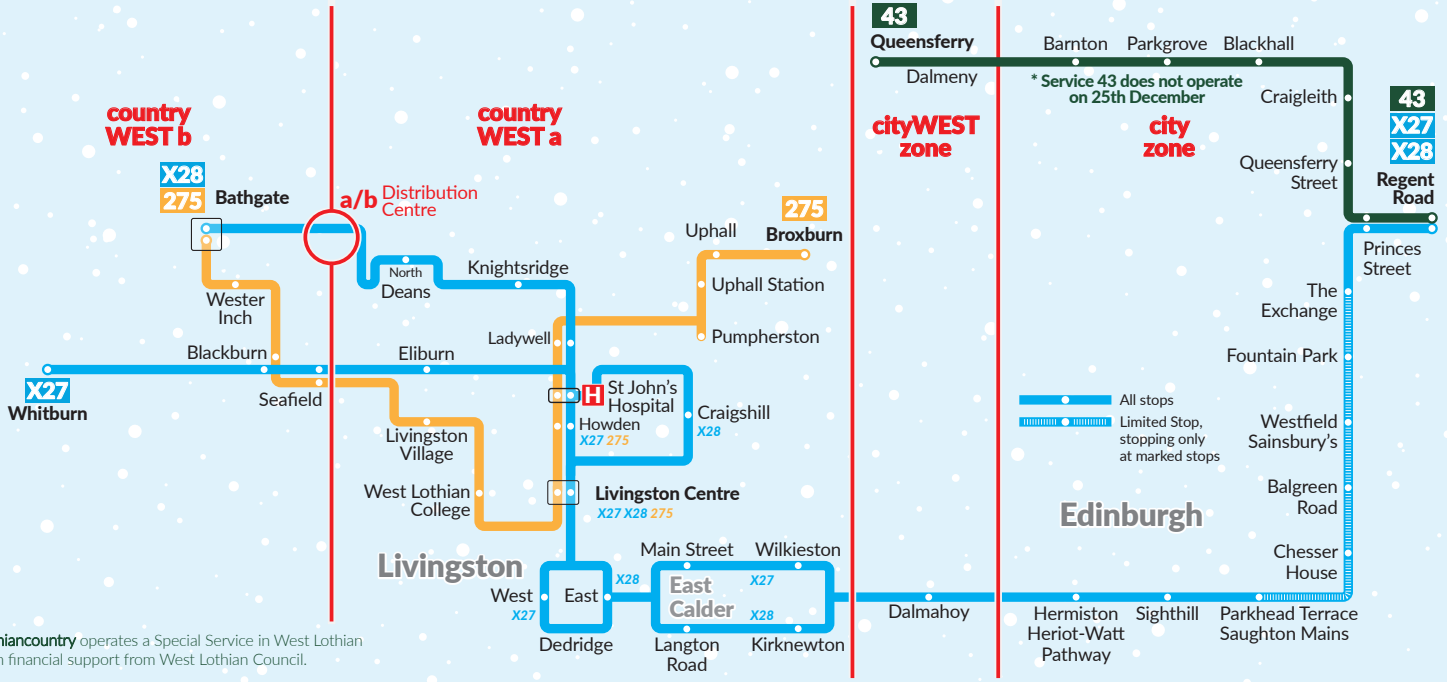

Lothiancountry - Route Map 25 December 2021* & 1 January 2022

Lothiancountry operates a Special Service in West Lothian with financial support from West Lothian Council.

great ticket deals...

Single Tickets	Adult age 16+	Child age 5-15	Young Person Concession with eligible Young Scot Card
travel in 1 zone	£1.80	£0.90	£1.20
2 zones	£2.80	£1.40	£1.85
3 zones	£3.80	£1.90	£2.50
4 zones	£4.80	£2.40	£3.20
5 zones	£5.80	£2.90	£3.85