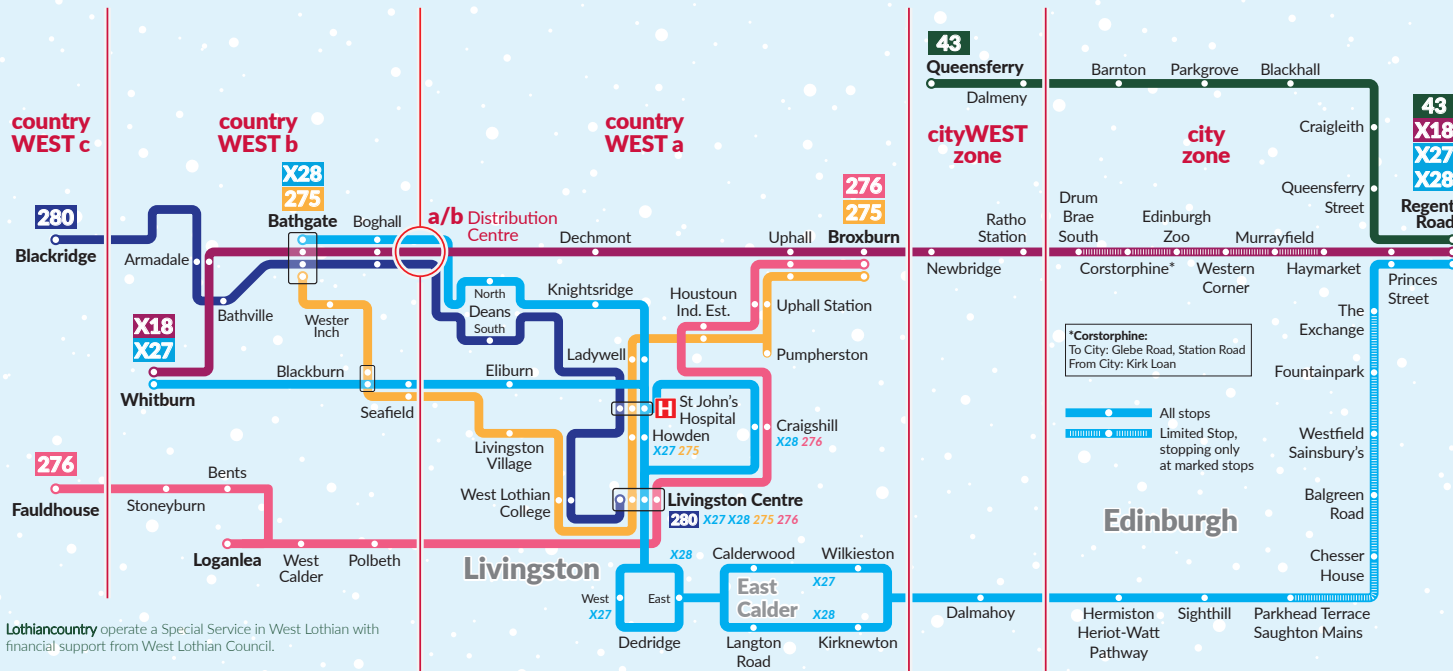

Lothiancountry - Route Map 26 December 2021 and 2 January 2022

great ticket deals...

Single Tickets

Adult
age 16+

Child
age 5-15

travel in 1 zone	£1.80	£0.90	£1.20
2 zones	£2.80	£1.40	£1.85
3 zones	£3.80	£1.90	£2.50
4 zones	£4.80	£2.40	£3.20
5 zones	£5.80	£2.90	£3.85

Go bus
Go contactless

All of our fares can be paid with **contactless**, including child and family tickets. You can also pay for groups – just tell the driver which tickets you need before presenting your card or device when prompted.

All Adult Single & Day Tickets are also available as **m-tickets** – simple, convenient, **no need for change!**

Day Tickets

Adult
age 16+

Child
age 5-15

Family
up to 2 adults & 3 children

cityWEST Unlimited daytime journeys in cityWEST, city zone & on Lothian Buses*	£5.50	£2.70	£12.50
countryWEST Unlimited daytime journeys in countryWEST zones a-c only	£5.00	£2.50	£12.50
lothianWEST Unlimited daytime journeys in all Lothiancountry zones, also valid on Lothian and Edinburgh Trams in city zone	£8.00	£3.70	£18.00
Network Unlimited journeys across our network, including the airport and following morning's night services	£10.00	£5.00	—

* Excludes Airlink, Skylink (to/from Airport), NightBus & special services, Edinburgh Bus Tours, outside zones A & B on EastCoastBuses and Edinburgh Airport tram stop.