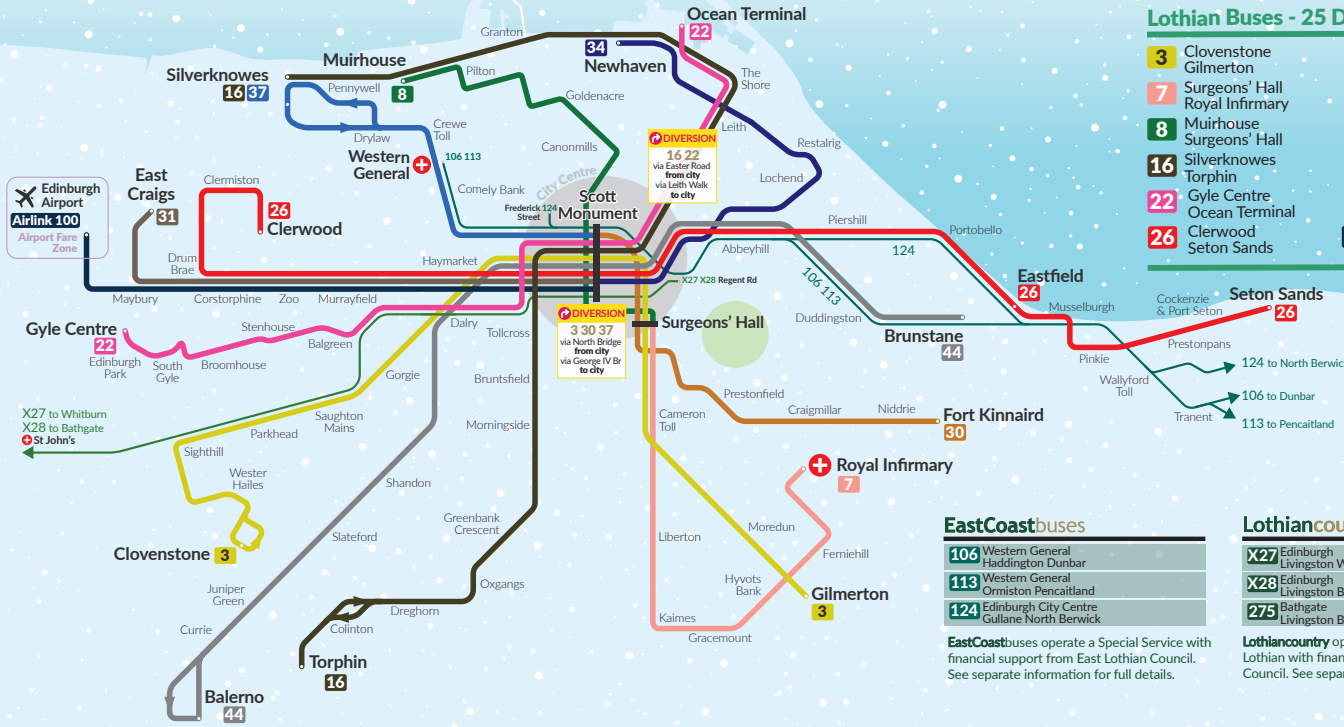

- **3** Clovenstone Gilmerston
- **7** Surgeons' Hall Royal Infirmary
- **8** Muirhouse Surgeons' Hall
- **16** Silverknoves Torphin
- **22** Gyle Centre Ocean Terminal
- **26** Clerwood Seton Sands
- **30** Princes Street Fort Kinnaird
- **31** East Craigs Princes Street
- **34** Princes Street Newhaven
- **37** Silverknoves Princes Street
- **44** Balerno Brunstane
- **100** City Centre Airport

EastCoastbuses

106	Western General Haddington Dunbar
113	Western General Ormiston Pencaitland
124	Edinburgh City Centre Gullane North Berwick

Lothiancountry

X27	Edinburgh Livingston Whitburn
X28	Edinburgh Livingston Bathgate
275	Bathgate Livingston Broxburn

3 Clovenstone - City - Gilmerston 3

Clovenstone Drive	- 0830 -	0930 1000	1900 1927 1957 2027 2057 2127 2157 2257
Westside Plaza	- 0835 -	0935 1005	1905 1932 2002 2032 2102 2132 2202 2302
Saughton Mains	- 0844 -	0940 1010	1914 1939 2009 2039 2109 2139 2209 2309
Balgreen Road	- 0849 -	0949 1019	1919 1944 2014 2044 2114 2144 2214 2314
Haymarket (Dalry Rd)	- 0859 -	0959 1029	1929 1952 2022 2052 2122 2152 2222 2322
Scott M'ment [PH]	L 0910 L	1010 1040	1940 2000 2030 2100 2130 2200 2230 2330
North Bridge	0818 0913 0948	1013 1043	1943 R 2032 R 2132 R 2232 R
Newington Road	0826 0921 0956	1021 1051	1951 - 2039 - 2139 - 2239 -
Cameron Toll	0830 0925 1000	1025 1055	1955 - 2043 - 2143 - 2243 -
Gilmerston Terminus	0840 0935 1010	1035 1105	2005 - 2052 - 2152 - 2252 -

Gilmerston Terminus	- 0845 -	0945 1015	2015 2057 2157 2257
Cameron Toll	- 0855 -	0955 1025	2025 2105 2205 2305
Newington Road	H H 0859 H	0959 1029	2029 2108 2208 2307
West End	0759 0859 0921 0959	1021 1051	every 30 mins until 2051 2125 2225 R
Haymarket (Dalry Rd)	0803 0903 0923 1003	1023 1053	30 mins until 2053 2128 2228 -
Balgreen Road	0811 0911 0931 1011	1031 1101	2101 2136 2236 -
Parkhead Terrace	0816 0916 0936 1016	1036 1106	2106 2141 2241 -
Westside Plaza	0823 0923 0943 1023	1043 1113	2113 2148 2248 -
Clovenstone Drive	0827 0927 0947 1027	1047 1117	2117 2152 2252 -

H - starts Leith Street 7 minutes before West End L - starts from Leith Street 2 minutes before North Bridge R - continues to Elm Row

7 City - Liberton - Royal Infirmary 7

Surgeon's Hall	0805	2205	Royal Infirmary	0837	2137 2237
Newington Road	0809 then	2209	Hvyots Bank	0845 then	2145 2245
Cameron Toll	0812 every	2212	Kaimes Crossroads	0850 every	2150 2250
Kaimes Crossroads	0819 hour	2219	Cameron Toll	0858 hour	2158 2257
Hvyots Bank	0824 until	2224	Newington Road	0901 until	2201 2300
Royal Infirmary	0830	2230	Muirhouse	0933	2233 R

On arrival at Cameron Toll, service 7 changes to service 8 to Muirhouse. Through fare available.

8 Muirhouse - Goldenacre - City 8

Muirhouse	0737	2137 2237	Cameron Toll	-	0958	2158
Pilton Drive North	0741	2141 2241	Newington Road	-	0901 then	2201
Canonmills	0750	2150 2250	Bellevue Crescent	0716 0816	0913 every	2211
Surgeons' Hall	0805	2205 B	Canonmills	0718 0818	0916 hour	2214
Royal Infirmary	0830	2230 -	Pilton Drive North	0728 0828	0927 until	2222
			Muirhouse	0733 0833	0933	2227

B - continues to Bellevue Crescent On arrival at Surgeons' Hall, service 8 changes to service 7 to Royal Infirmary.

16 Torphin - City - Silverknoves 16

ON 25 DECEMBER SERVICE 16 RUNS VIA PRINCES STREET AND LEITH STREET.