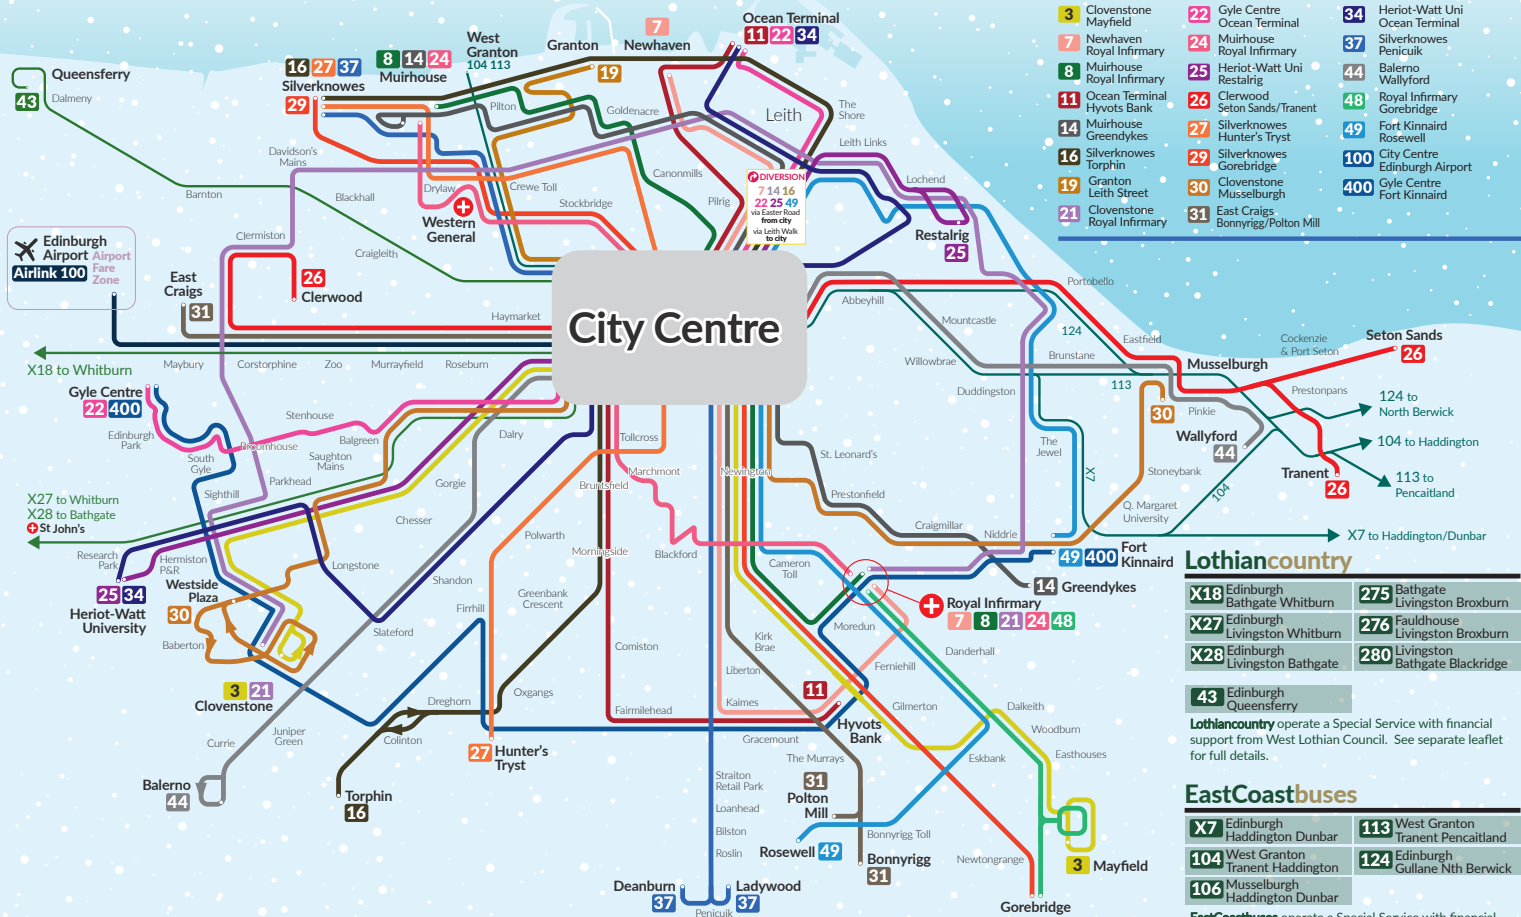

3	Clovenstone	22	Gyle Centre	34	Heriot-Watt Uni
7	Newhaven	24	Muirhouse	37	Silverknowes
8	Muirhouse	25	Heriot-Watt Uni	44	Balerno
11	Ocean Terminal	26	Clerwood	48	Royal Infirmary
14	Muirhouse	27	Seton Sands/Tranent	49	Fort Kinnaird
16	Silverknowes	29	Hunter's Tryst	100	City Centre
19	Granton	30	Silverknowes	400	Gyle Centre
21	Clovenstone	31	Clovenstone		Fort Kinnaird
			East Craigs		
			Bonnyrigg/Polton Mill		

Lothiancountry

X18	Edinburgh Bathgate Whitburn	275	Bathgate Livingston Broxburn
X27	Edinburgh Livingston Whitburn	276	Fauldhouse Livingston Broxburn
X28	Edinburgh Livingston Bathgate	280	Livingston Bathgate Blackridge

43 Edinburgh Queensferry

Lothiancountry operate a Special Service with financial support from West Lothian Council. See separate leaflet for full details.

EastCoastbuses

X7	Edinburgh Haddington Dunbar	113	West Granton Tranent Pencaitland
104	West Granton Tranent Haddington	124	Edinburgh Gullane Nth Berwick
106	Musselburgh Haddington Dunbar		

3 Clovenstone - Sighthill - City - Gilmerton - Dalkeith - Mayfield 3																												
Clovenstone Dr	-	-	0711	0741	0811	0841	0906	0936	1006	1036	1106	38	58	18	1638	1658	1718	1738	1806	1818	1836	1855	1925	1935	2025	2125	2225	2325
Westside Plaza	-	-	0716	0746	0816	0846	0911	0941	1011	1041	1111	43	03	23	1643	1703	1723	1743	1811	1823	1841	1900	1930	1940	2030	2130	2230	2330
Saughton Mains	-	-	0724	0754	0824	0854	0920	0950	1020	1050	1120	52	12	32	1652	1712	1732	1752	1818	1830	1848	1907	1937	1947	2037	2137	2237	2336
Balgreen Road	-	-	0729	0759	0829	0859	0925	0955	1025	1055	1125	57	17	37	1657	1717	1737	1757	1822	1834	1852	1911	1941	1951	2041	2141	2241	2340
Haymarket	L	L	0738	0808	0838	0908	0935	1005	1035	1105	1135	07	27	47	1707	1727	1747	1806	1830	1842	1900	1919	1949	1959	2049	2149	2249	2347
North Bridge	0601	0701	0748	0818	0848	0918	0947	1017	1047	1117	1147	19	39	59	1719	1739	1759	1816	1840	R	1910	R	1959	R	2059	2159	2259	R
Newington Road	0608	0708	0755	0825	0855	0925	0956	1026	1056	1126	1156	28	48	08	1728	1748	1806	1823	1847	-	1917	-	2006	-	2106	2206	2306	-
Cameron Toll	0612	0712	0759	0829	0859	0929	1001	1031	1101	1131	1201	33	53	13	1733	1753	1809	1827	1851	-	1921	-	2010	-	2110	2210	2310	-
Gilmerton Xroads	0618	0718	0805	0835	0905	0935	1011	1041	1111	1141	1211	43	03	23	1743	1802	1817	1835	1859	-	1929	-	2018	-	2118	2218	2318	-
Dalkeith Buccleuch St	0626	0726	0813	0843	0913	0943	1023	1053	1123	1153	1223	55	15	35	1755	1810	1825	1843	1907	-	1937	-	2026	-	2126	2226	2326	-
Mayfield R-about	0634	0734	0821	0851	0921	0951	1032	1102	1132	1202	1232	04	24	44	1804	1818	1833	1851	1915	-	1945	-	2034	-	2134	2234	2334	-
Mayfield Keir Hardie Dr	0639	0739	0826	0856	0926	0956	1037	1107	1137	1207	1237	09	29	49	1809	1823	1838	1856	1920	-	1950	-	2039	-	2139	2239	2339	-

then every 20 mins until

L - starts from Leith Street 2 minutes before North Bridge
R - continues to Elm Row