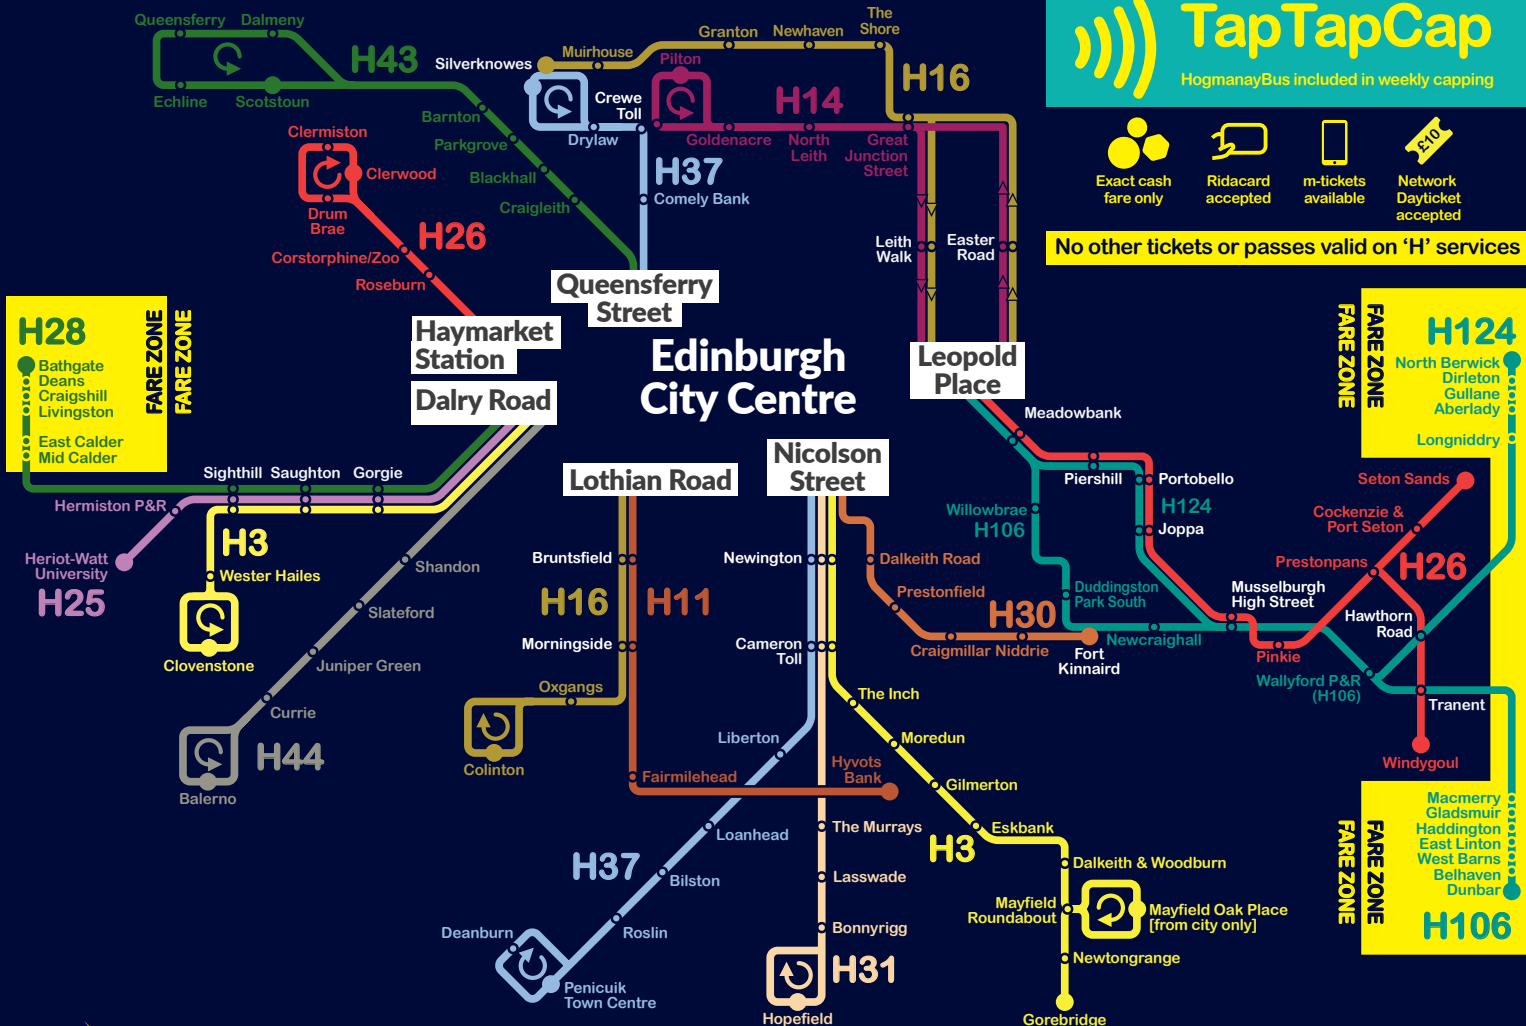

Hogmanay Ticket

Unlimited* travel on day buses after 18:00 on 31 Dec & 'H' services after midnight on 1 Jan

travel in 1 fare zone **£5.00**

travel in 2 fare zones **£10.00**

TapTapCap
HogmanayBus included in weekly capping

- Exact cash fare only
- Ridacard accepted
- m-tickets available
- Network Dayticket accepted

No other tickets or passes valid on 'H' services

H HogmanayBus
midnight to 04:00 1 Jan 2022

*Hogmanay Ticket valid on all Lothian, Lothian Country and EastCoastbuses, excludes Airlink and Skylink (to/from Airport). Zone restrictions apply.