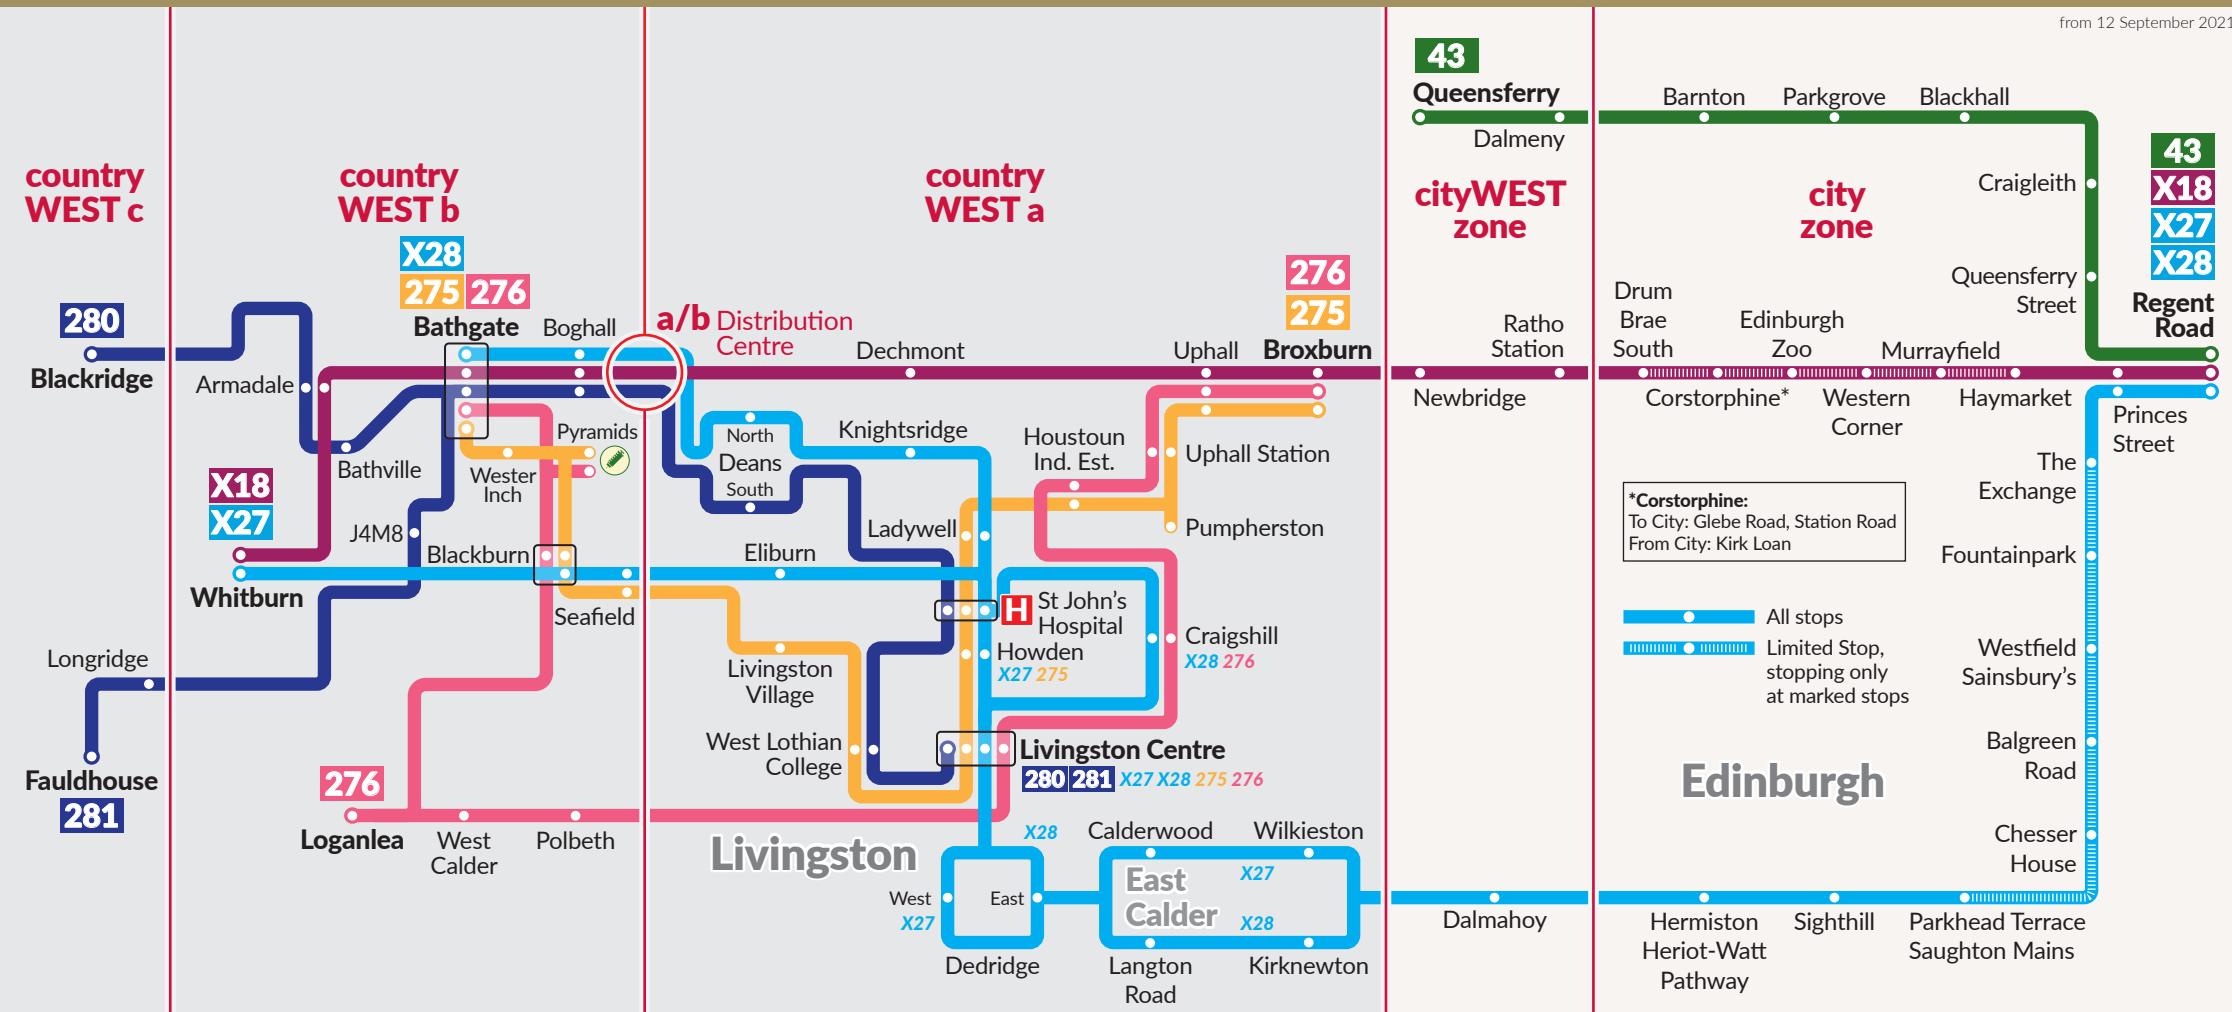

Lothiancountry Network Map

from 12 September 2021

www.lothianbuses.co.uk

TfEapp.com

0131 555 6363