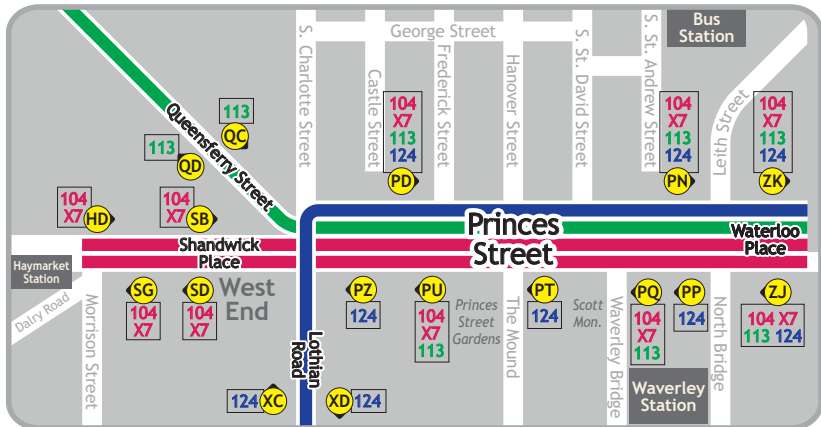

East Coastbuses Network Map

*106 Newhailes Roundabout

City Centre Bus Stops

	124	North Berwick & Gullane corridor
	104 106 X7	Dunbar & Haddington corridor
	113	Pencaitland & Ormiston corridor
	139 140	Dalkeith & Penicuik corridor
	104 106	Section of route runs part-day only
		Buses run Limited Stop, stopping only at marked places
	Abbey Toll	Zone boundary