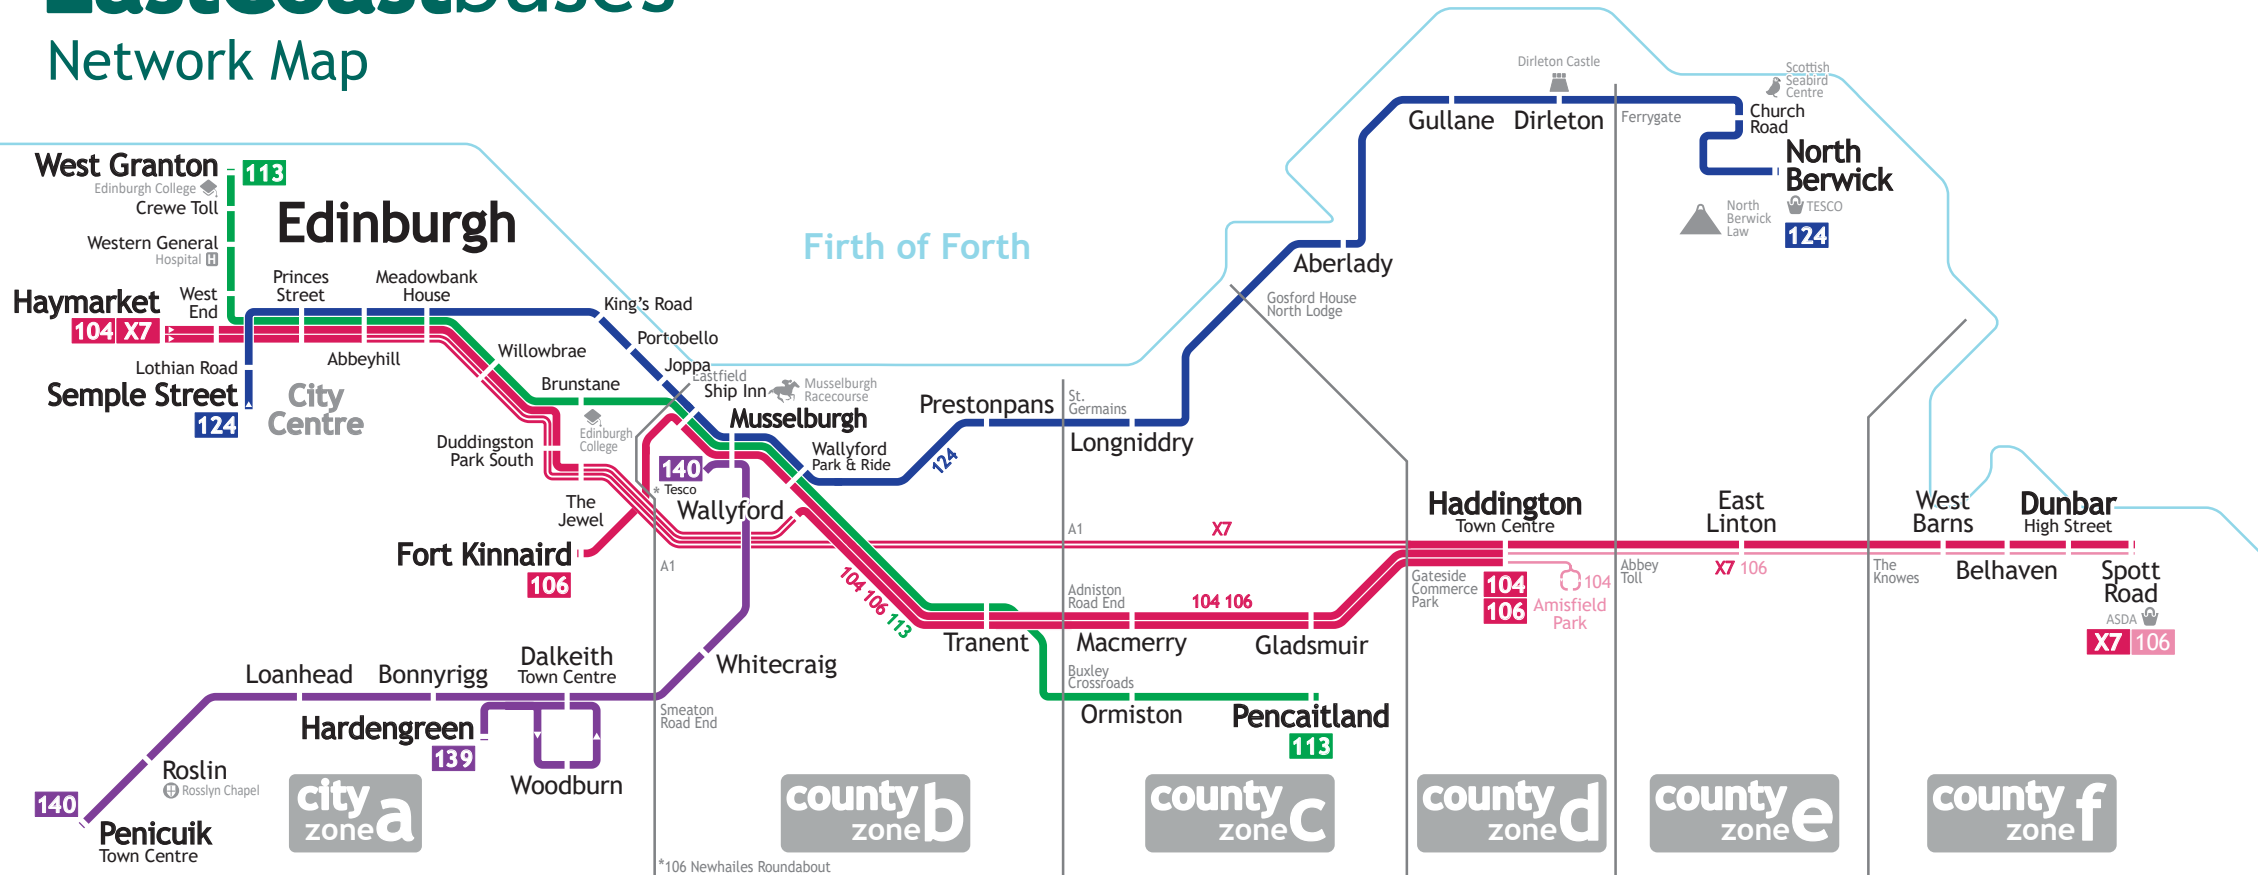

East Coastbuses Network Map

*106 Newhailes Roundabout

City Centre Bus Stops

	124	North Berwick & Gullane corridor
	104 106 X7	Dunbar & Haddington corridor
	113	Pencaitland & Ormiston corridor
	139 140	Dalkeith & Penicuik corridor
	104 106	Section of route runs part-day only
		Buses run Limited Stop, stopping only at marked places
	Abbey Toll	Zone boundary