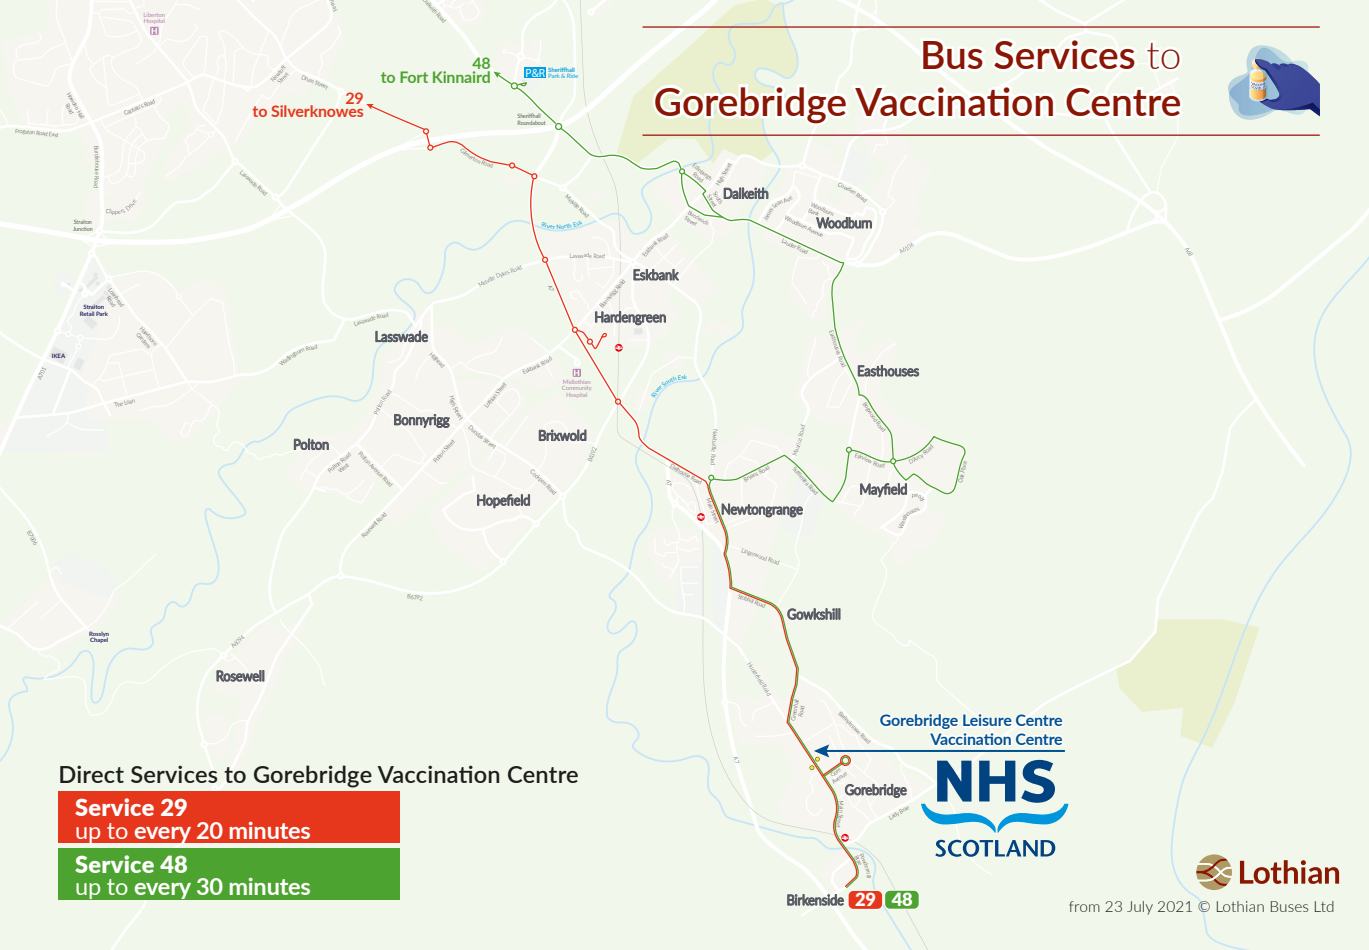

Bus Services to Gorebridge Vaccination Centre

Direct Services to Gorebridge Vaccination Centre

Service 29
up to every 20 minutes

Service 48
up to every 30 minutes

Gorebridge Leisure Centre
Vaccination Centre

Birkenside **29** **48**