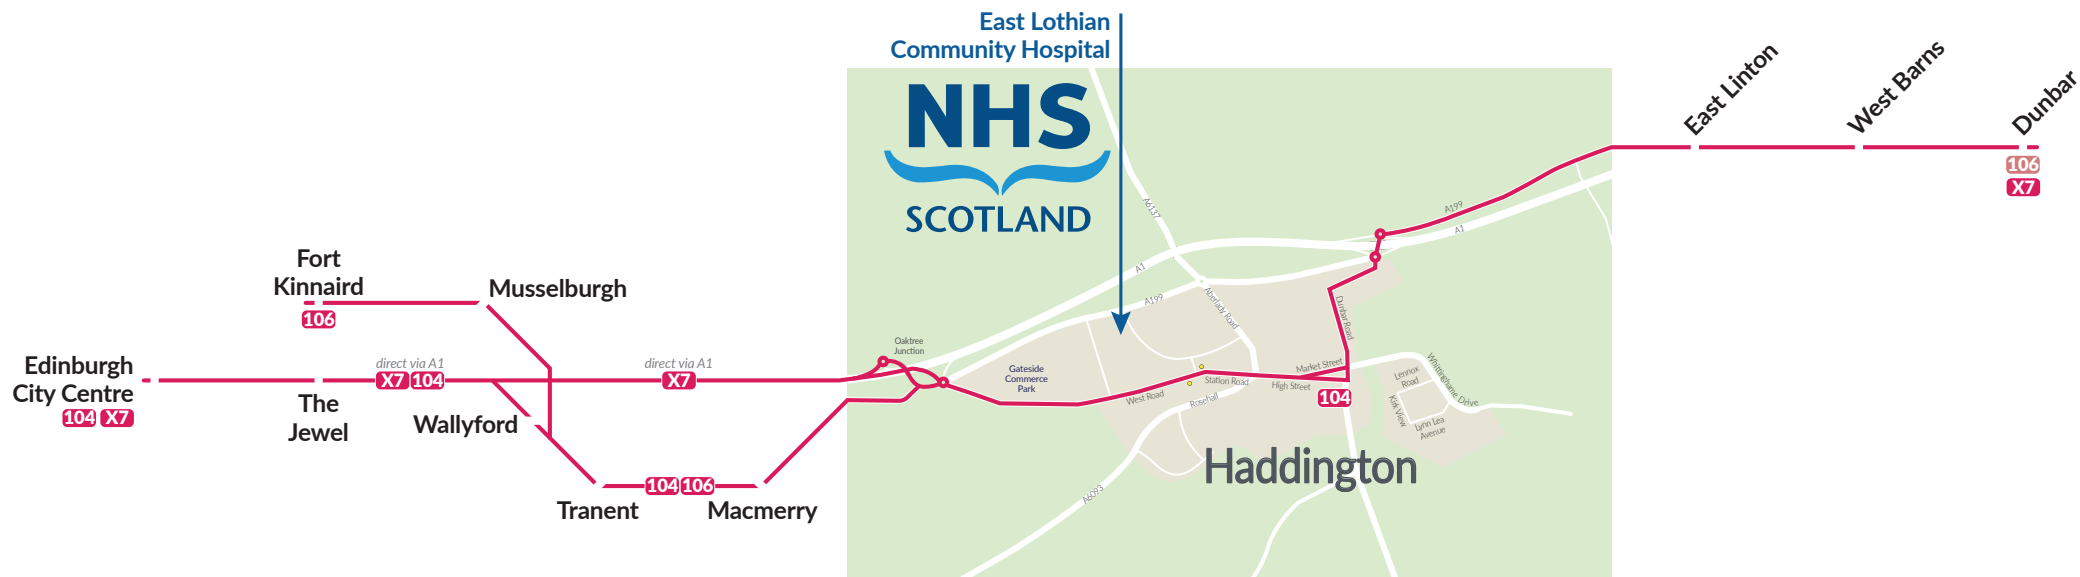

Bus Services to Haddington Vaccination Centre

East Lothian Community Hospital

Bus Services to East Lothian Community Hospital

Service X7
up to every 30 minutes

Service 104
up to every 30 minutes

Service 106
up to every hour

Alight at the **Letham Drive** bus stop and walk approximately 10 minutes through the Station Gardens, Station Court and Hospital Road to reach East Lothian Community Hospital

EastCoastbuses