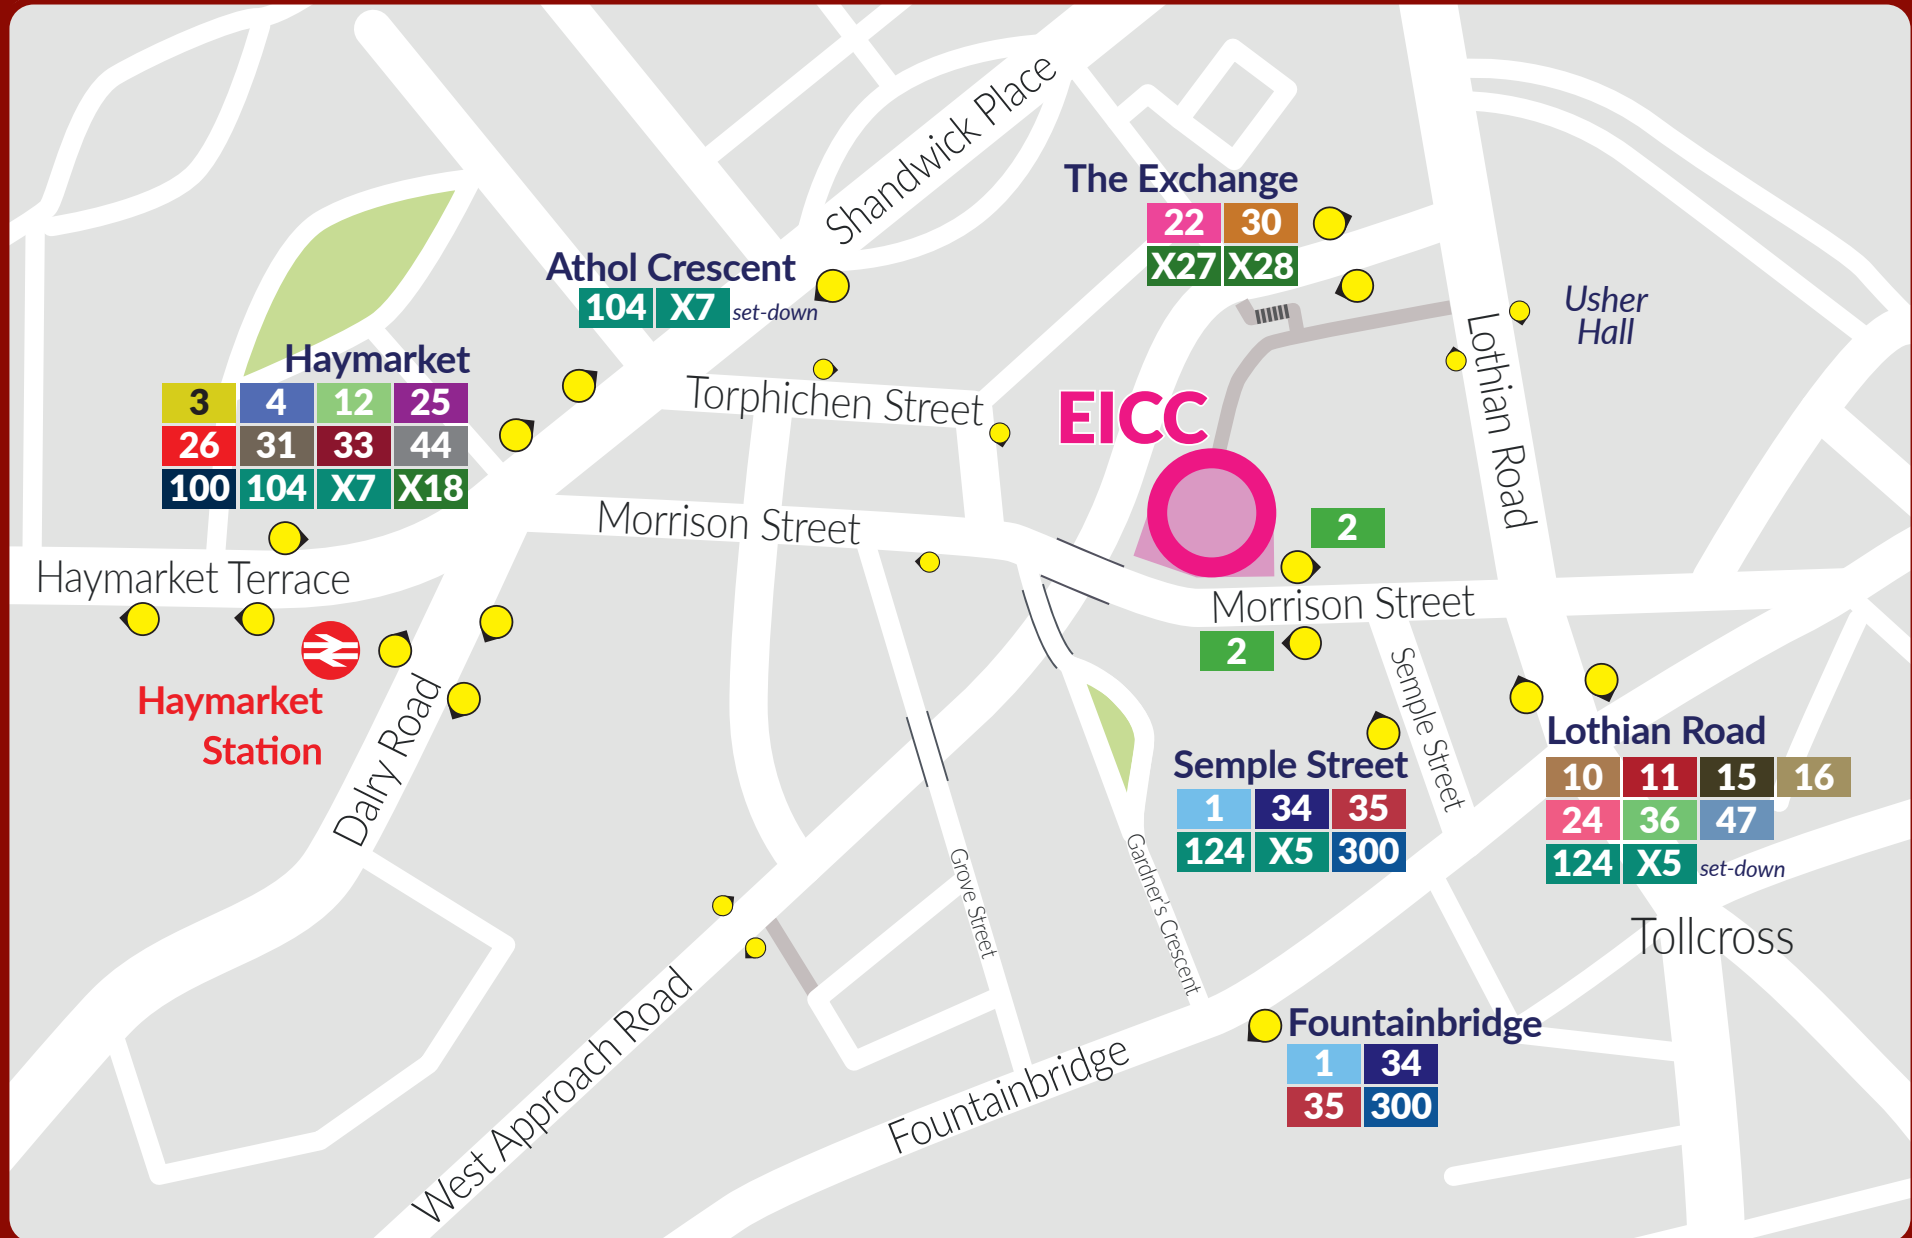

Bus Services at Edinburgh International Conference Centre