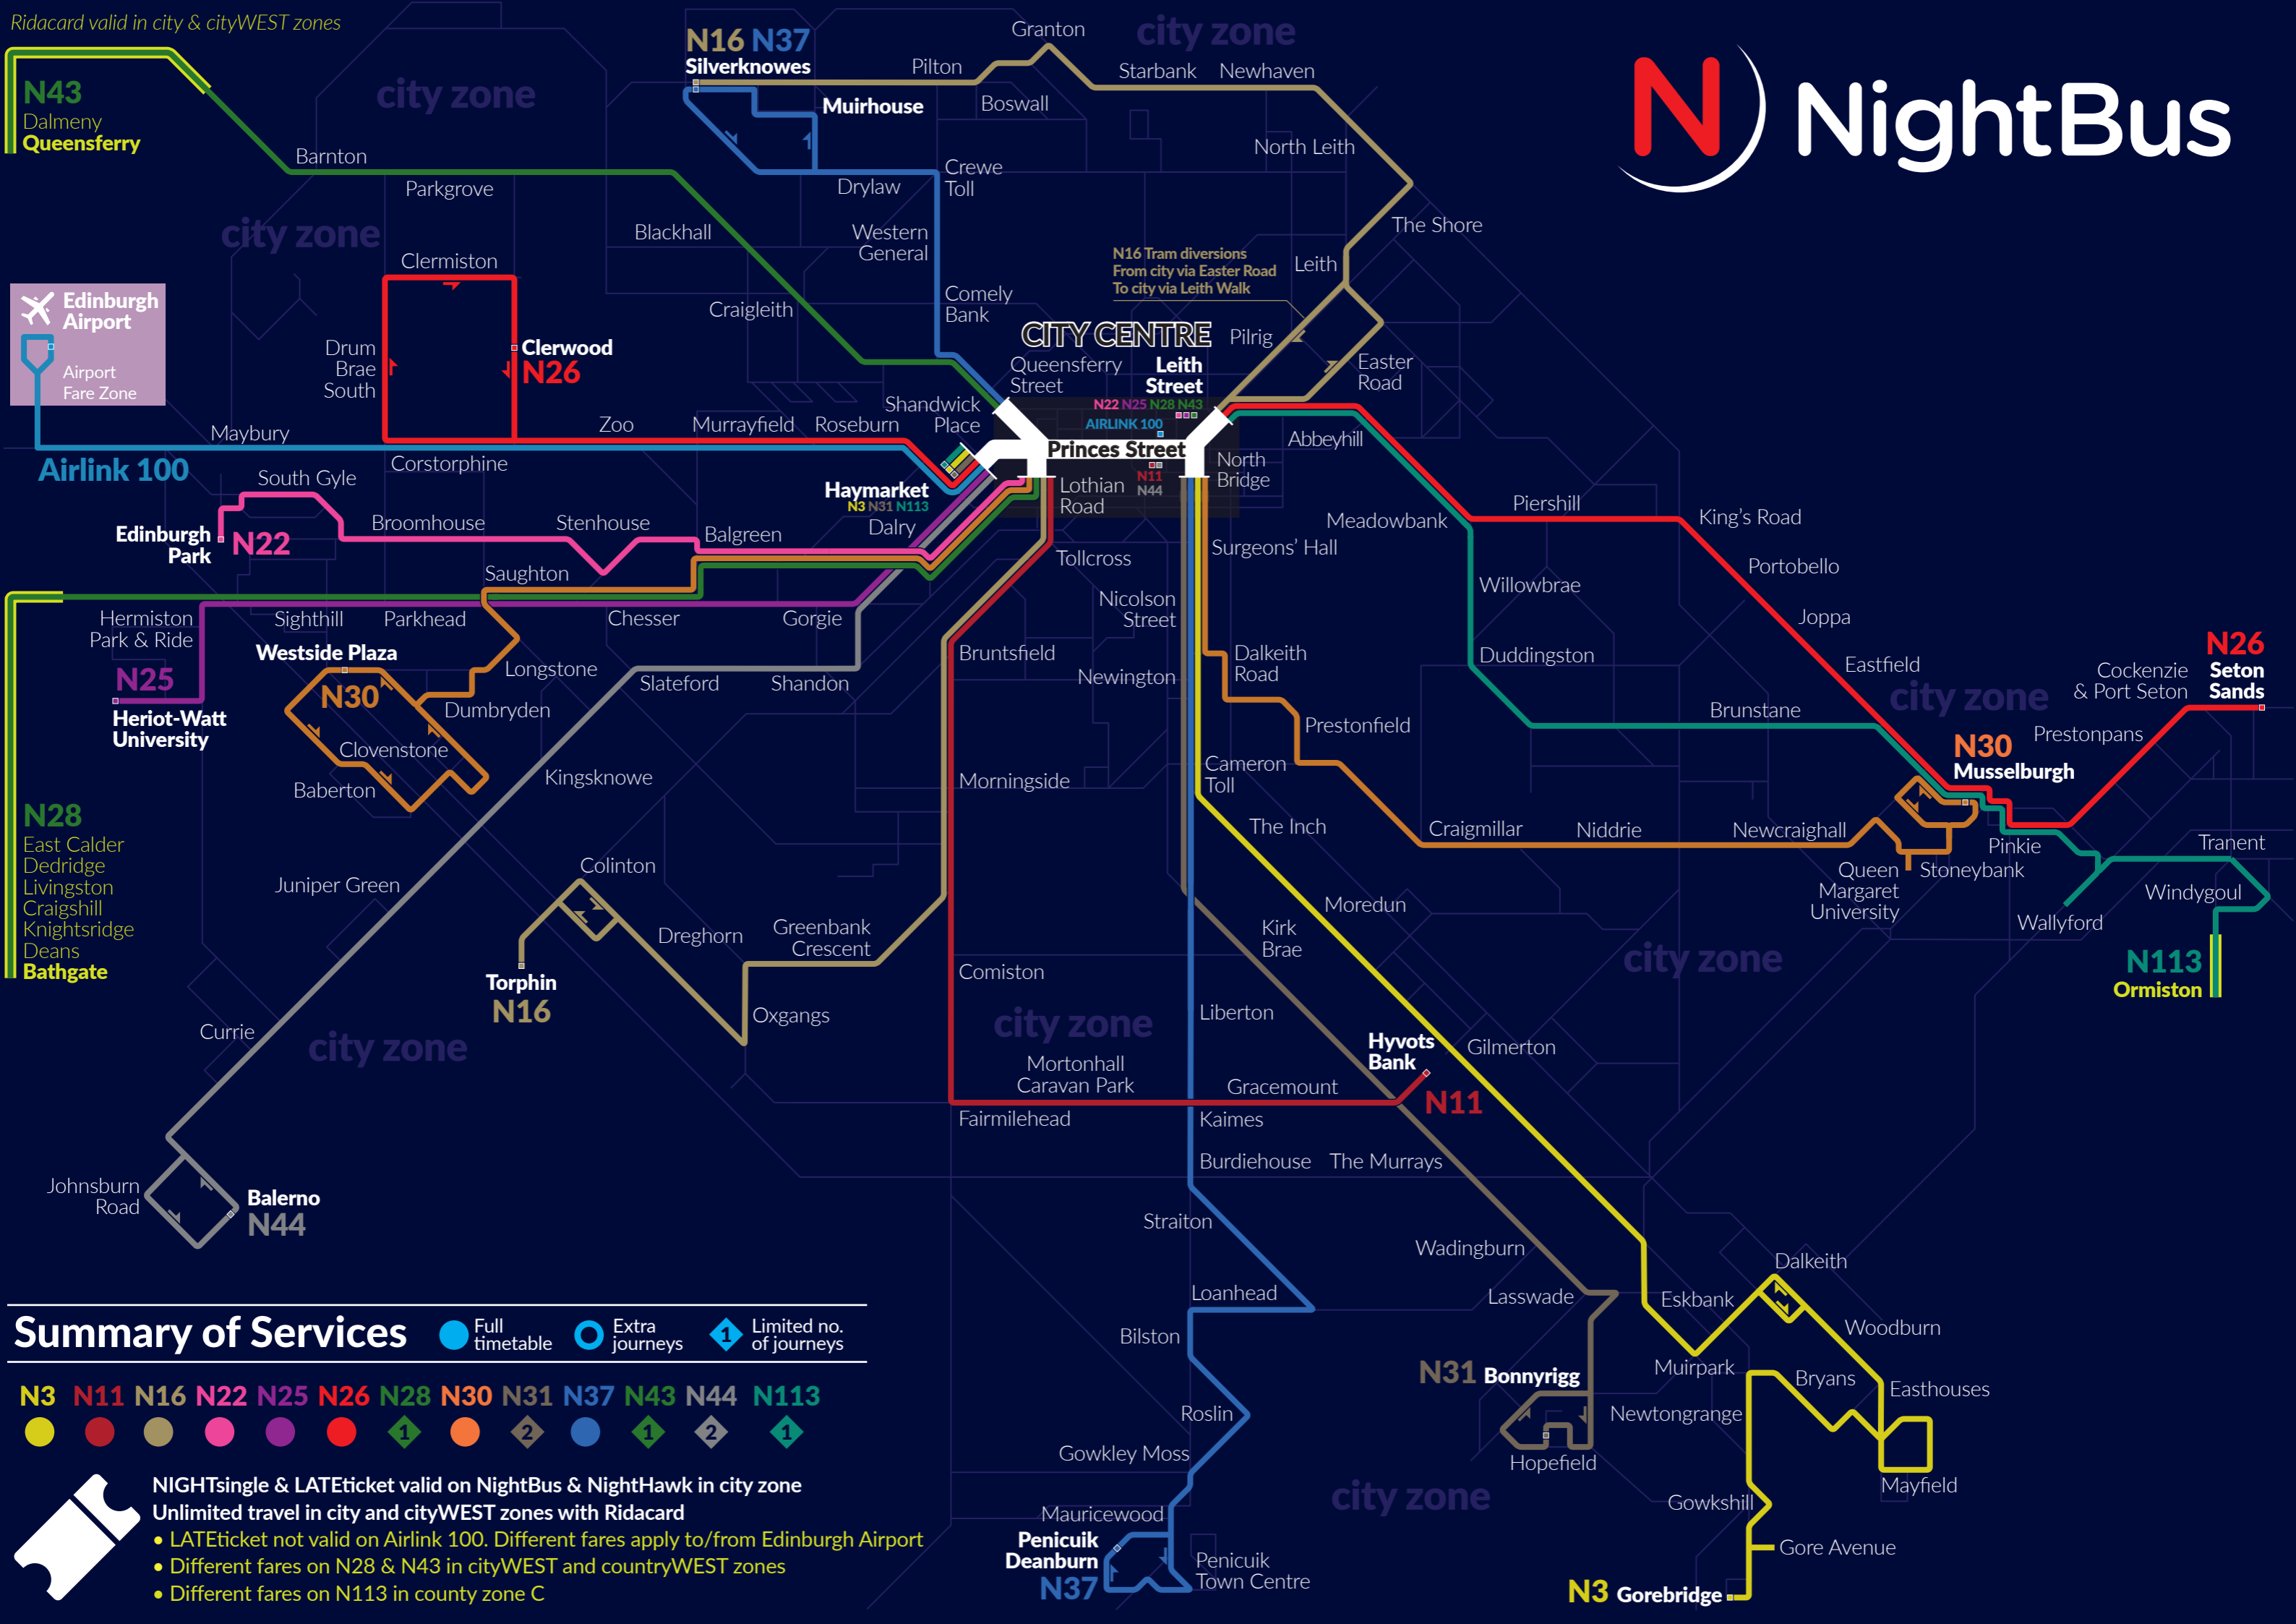

Ridacard valid in city & cityWEST zones

Summary of Services

- NIGHTsingle & LATETicket valid on NightBus & NightHawk in city zone**
Unlimited travel in city and cityWEST zones with Ridacard
- LATETicket not valid on Airlink 100. Different fares apply to/from Edinburgh Airport
 - Different fares on N28 & N43 in cityWEST and countryWEST zones
 - Different fares on N113 in county zone C