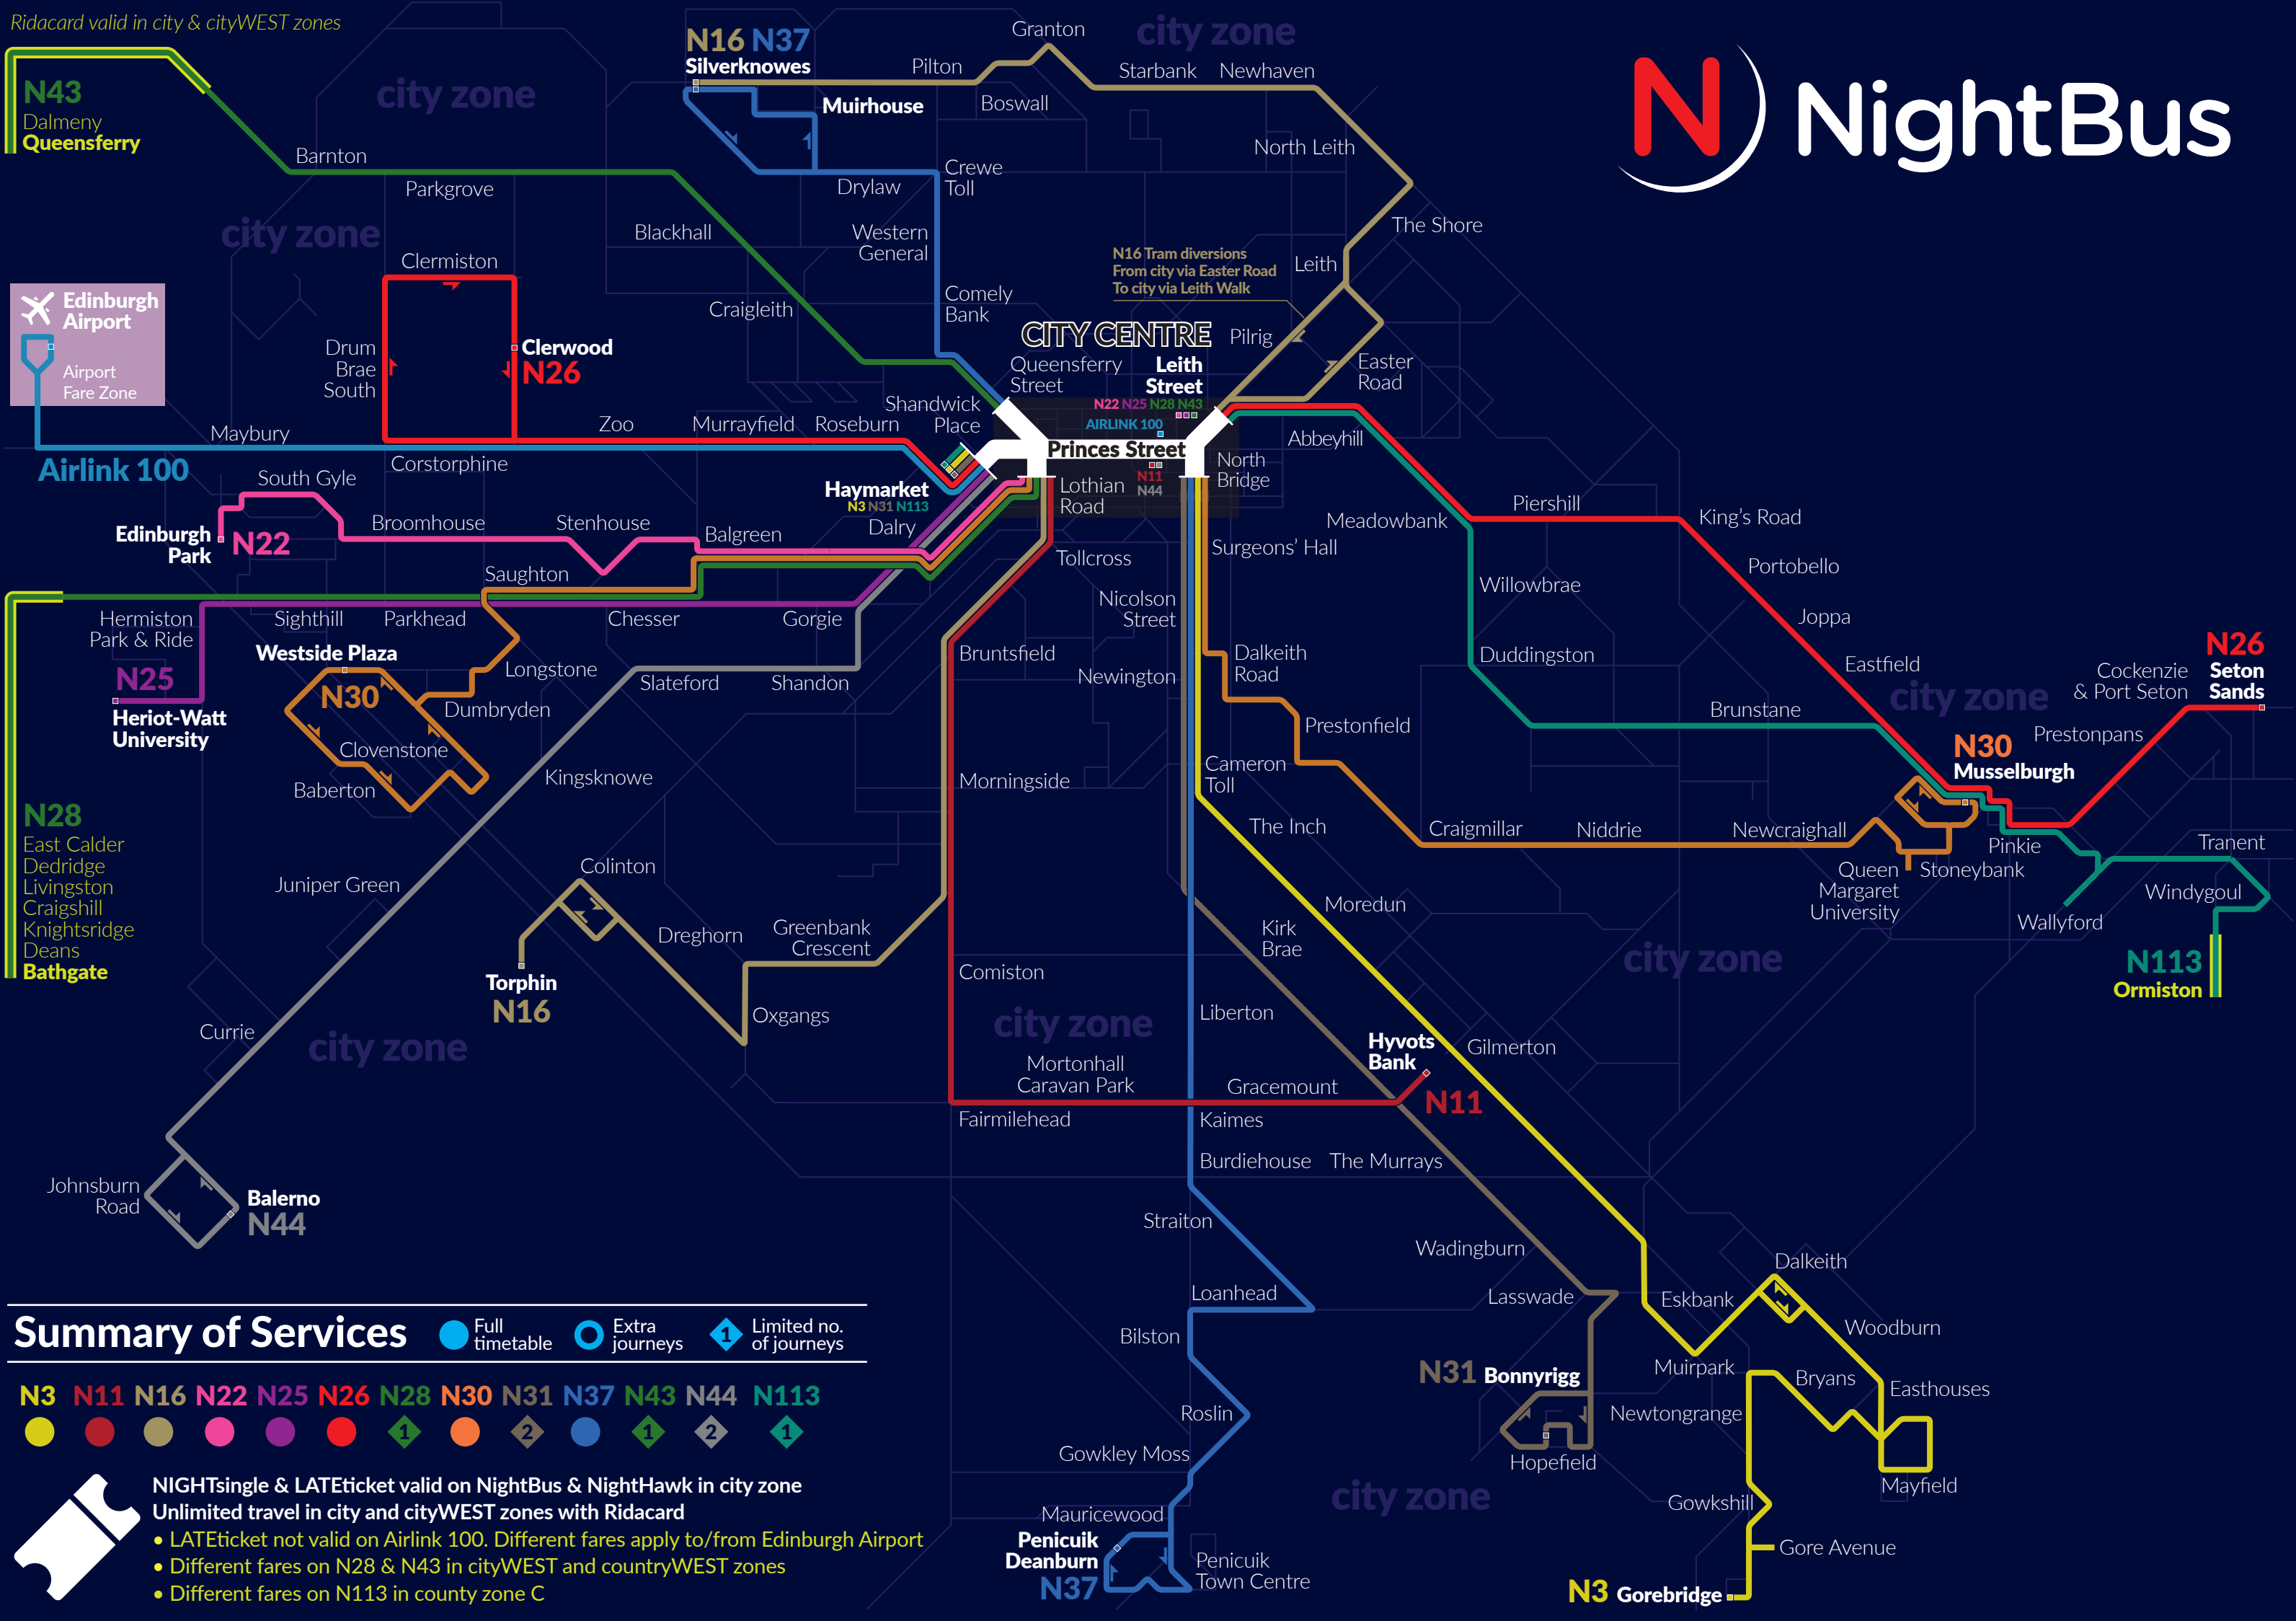

Ridacard valid in city & cityWEST zones

### Summary of Services

**NIGHTsingle & LATEticket valid on NightBus & NightHawk in city zone**  
**Unlimited travel in city and cityWEST zones with Ridacard**

- LATEticket not valid on Airlink 100. Different fares apply to/from Edinburgh Airport
- Different fares on N28 & N43 in cityWEST and countryWEST zones
- Different fares on N113 in county zone C