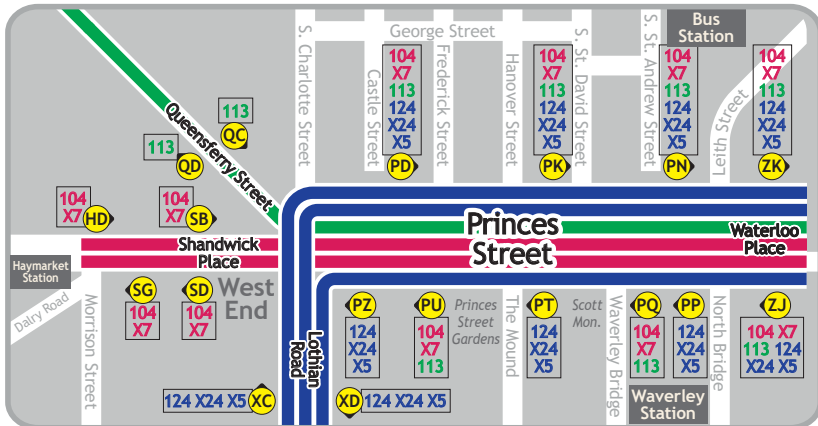

# EastCoastbuses

## City Centre Bus Stops

- 124 X5** North Berwick & Gullane corridor
- 104 106 X7** Dunbar & Haddington corridor
- 113** Pencaitland & Ormiston corridor
- 139 140** Dalkeith & Penicuik corridor
- 104 106** Section of route runs part-day only
- Buses run Limited Stop, stopping only at marked places
- |** Zone boundary