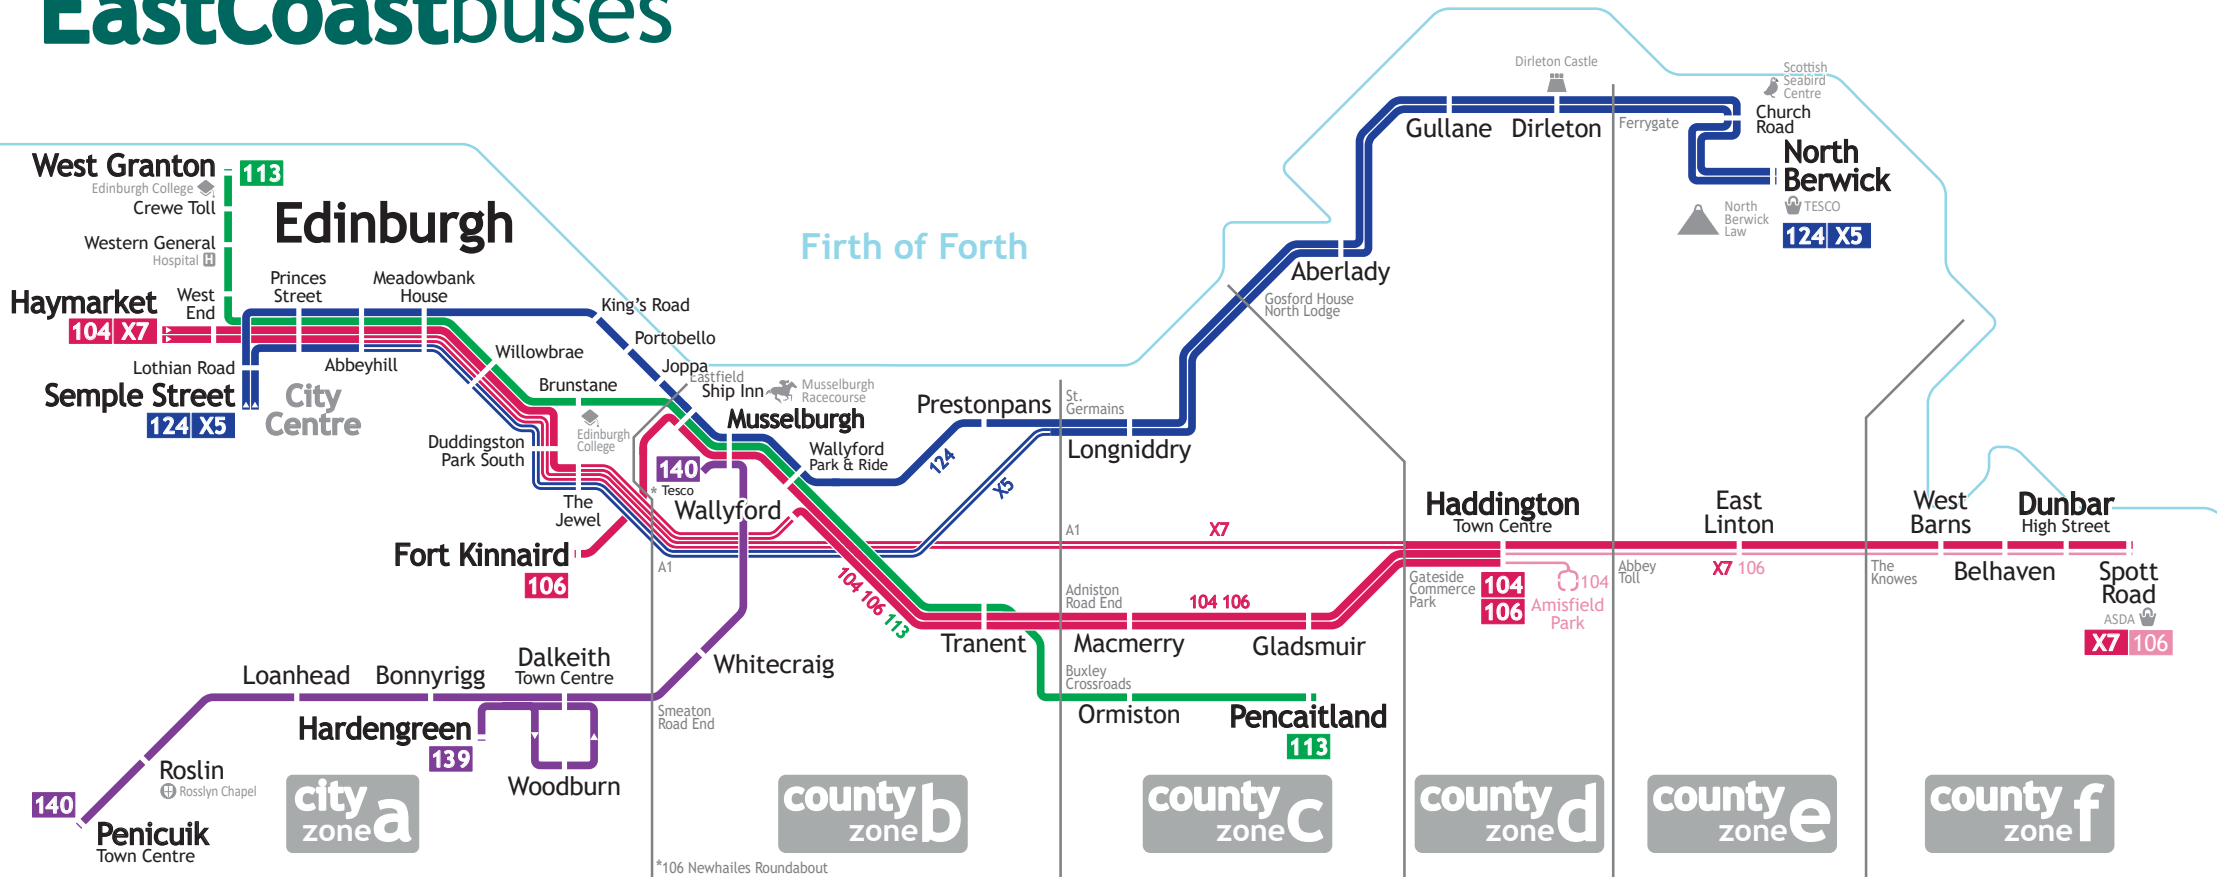

# EastCoastbuses

## City Centre Bus Stops

- 124 X5** North Berwick & Gullane corridor
- 104 106 X7** Dunbar & Haddington corridor
- 113** Pencaitland & Ormiston corridor
- 139 140** Dalkeith & Penicuik corridor
- 104 106** Section of route runs part-day only
- Buses run Limited Stop, stopping only at marked places
- |** Zone boundary