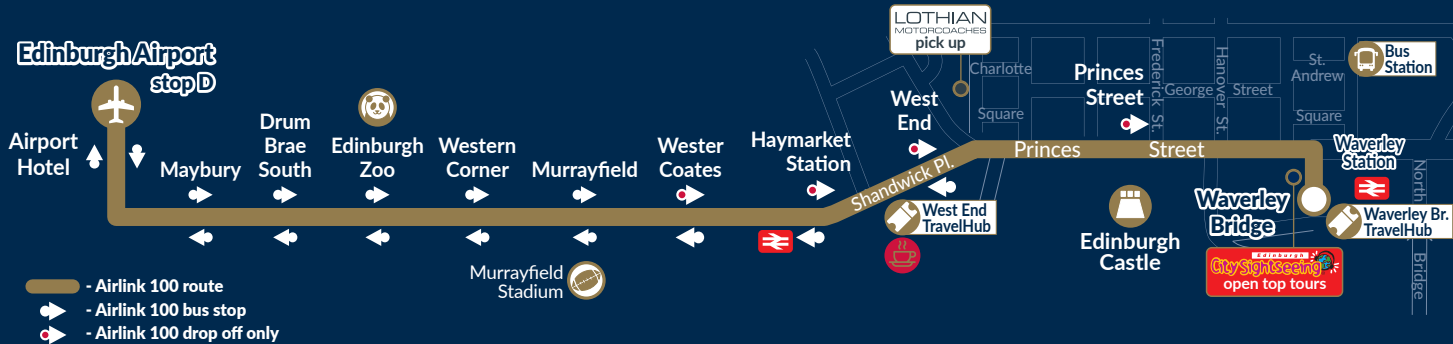

Airlink 100 runs a special service on 25 December.

Airlink night time journeys do not run on 25 & 26 December and 1 & 2 January.

AIRLINK

EXPRESS 24/7

CITY CENTRE

AIRPORT

IN 30 MINUTES

www.lothianbuses.co.uk/airlink

from 2nd February 2020

THE AIRLINK EXPERIENCE

CITY CENTRE TO AIRPORT
IN 30 MINUTES

CONTACTLESS PAYMENTS,
RIDACARDS & CASH
ACCEPTED - WE GIVE CHANGE

FREE WIFI

USB CHARGING

LARGE AND LUXURIOUS
FIRST CLASS SEATING

DEDICATED
LUGGAGE RACKS

✈️ EDINBURGH AIRPORT ➔ CITY CENTRE

Airlink 100 departs from Stop D outside domestic arrivals

04:42-00:50

01:00-04:30

every
8-10
minutes

every
15
minutes

CITY CENTRE ➔ EDINBURGH AIRPORT ✈️

Airlink 100 departs from Waverley Bridge just off Princes Street

04:00-23:50

00:00-03:45

every
8-10
minutes

every
15
minutes

Waverley Bridge departures 0015-0345 & Edinburgh Airport departures 0040-0415 run as night time journeys. National Concession Cards are not valid. A special Airlink Night Single (£3) can be purchased between Maybury and the City Centre.