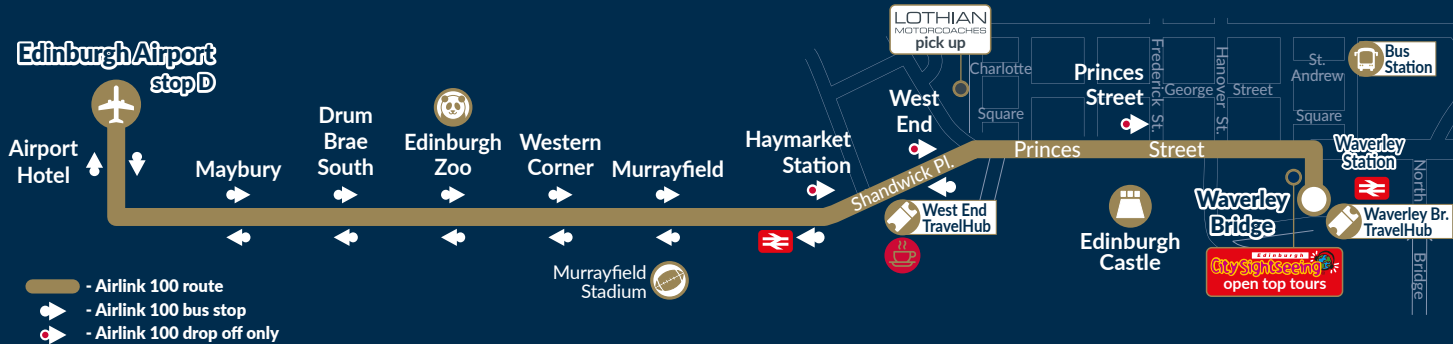

Airlink 100 runs a special service on 25 December.

Airlink night time journeys do not run on 25 & 26 December and 1 & 2 January.

www.lothianbuses.co.uk/airlink

from 28th July 2019

THE AIRLINK EXPERIENCE

CITY CENTRE TO AIRPORT
IN 30 MINUTES

CONTACTLESS PAYMENTS
& RIDACARDS ACCEPTED

FREE WIFI

USB CHARGING

LARGE AND LUXURIOUS
FIRST CLASS SEATING

DEDICATED
LUGGAGE RACKS

PRIORITY ACCESS TO THE
LOUNGE AREA AT OUR
WEST END TRAVEL HUB

✈️ EDINBURGH AIRPORT ➔ CITY CENTRE

Airlink 100 departs from Stop D outside domestic arrivals

04:42-00:50

every
8-10
minutes

01:00-04:30

every
15
minutes

CITY CENTRE ➔ EDINBURGH AIRPORT ✈️

Airlink 100 departs from Waverley Bridge just off Princes Street

04:00-23:50

every
8-10
minutes

00:00-03:45

every
15
minutes

Waverley Bridge departures 0015-0345 & Edinburgh Airport departures 0040-0415 run as night time journeys. National Concession Cards are not valid. A special Airlink Night Single (£3) can be purchased between Maybury and the City Centre.