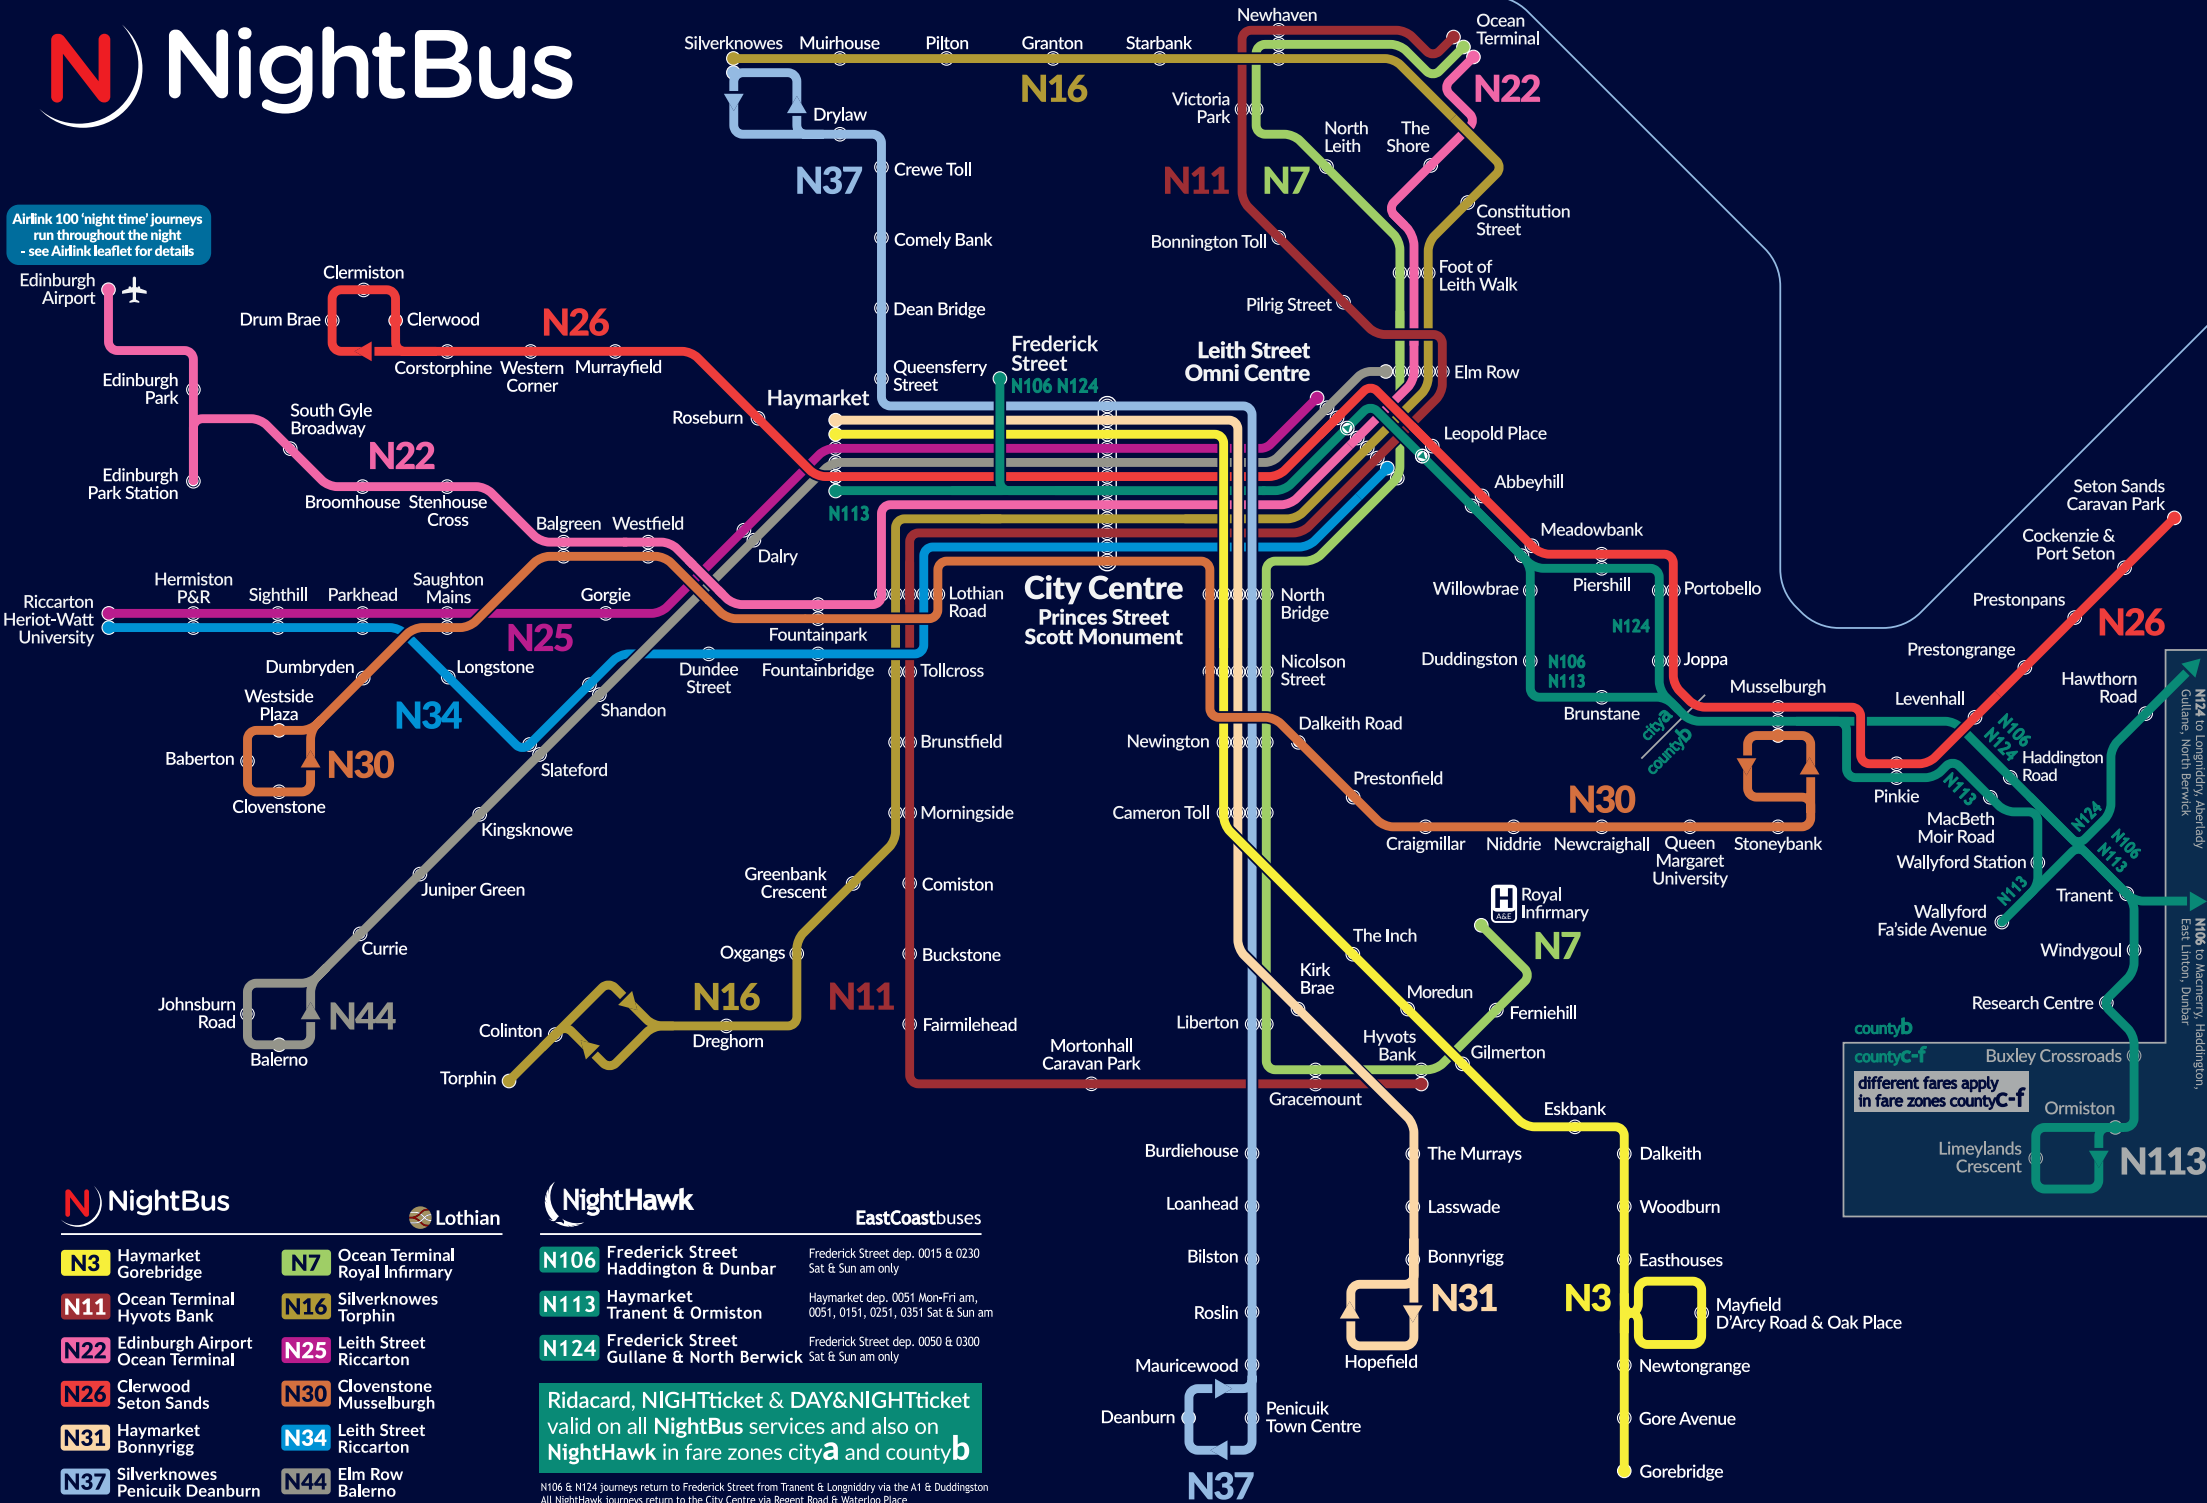

N NightBus

N NightBus

- **N3** Haymarket Gorebridge
- **N7** Ocean Terminal Royal Infirmary
- **N11** Ocean Terminal Hyvots Bank
- **N16** Silverknowes Torphin
- **N22** Edinburgh Airport Ocean Terminal
- **N25** Leith Street Riccarton
- **N26** Clerwood Seton Sands
- **N30** Clovenstone Musselburgh
- **N31** Haymarket Bonnyrigg
- **N34** Leith Street Riccarton
- **N37** Silverknowes Penicuik Deanburn
- **N44** Elm Row Balerno

NightHawk

- **N106** Frederick Street Haddington & Dunbar
  Frederick Street dep. 0015 & 0230 Sat & Sun am only
- **N113** Haymarket Tranent & Ormiston
  Haymarket dep. 0051 Mon-Fri am, 0051, 0151, 0251, 0351 Sat & Sun am
- **N124** Frederick Street Gullane & North Berwick
  Frederick Street dep. 0050 & 0300 Sat & Sun am only

EastCoastbuses

Ridacard, NIGHTticket & DAY&NIGHTticket valid on all NightBus services and also on NightHawk in fare zones citya and countyb

countyb
countyC-f
different fares apply in fare zones countyC-f
Limeyards Crescent
N113