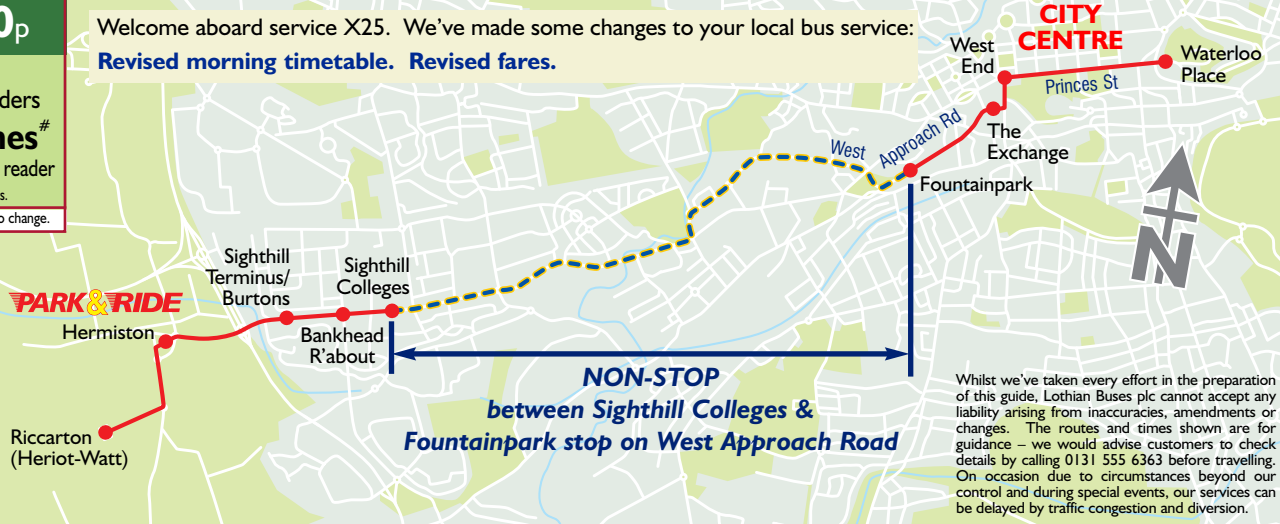

Welcome aboard service X25. We've made some changes to your local bus service:
Revised morning timetable. Revised fares.

Buses 25 & 34 also
serve Hermiston
Park & Ride
& Riccarton
- see separate
timetable leaflets
for details.

Route

Riccarton (Heriot Watt University), The Avenue, Riccarton Mains Road, Hermiston Park & Ride, Calder Road, Sighthill Centre, *Calder Road, Balgreen Road, Stevenson Road, Westfield Road, West Approach Road*, Fountainpark bus stop, West Approach Road, Lothian Road, Princes Street, Waterloo Place.

Return via reverse of above route. *Buses are NON-STOP on section of route shown in red italic above.*

Monday to Friday only

X25 Riccarton - Sighthill - **NON-STOP** - Fountainpark - Princes St - Waterloo Place

X25 Waterloo Place - Princes St - Fountainpark - **NON-STOP** - Sighthill - Riccarton

Waterloo Place (Stance A)	1609	1629	1644	1654	1704	1714	1724	1739	1754	1809	1824		
Waverley Steps	1611	1631	1646	1656	1706	1716	1726	1741	1756	1811	1825		
Fountainpark	1621	1641	1656	1706	1716	1726	1736	1751	1806	1820	1834		
Sighthill Terminus	1633	1653	1708	1718	1728	1738	1748	1803	1818	1831	1845		
Hermiston Park & Ride	1636	1656	1711	1721	1731	1741	1751	1806	1821	1834	1848		
Riccarton (Heriot-Watt Uni)	1640	1700	1715	1725	1735	1745	1755	1810	1825	1838	1852		