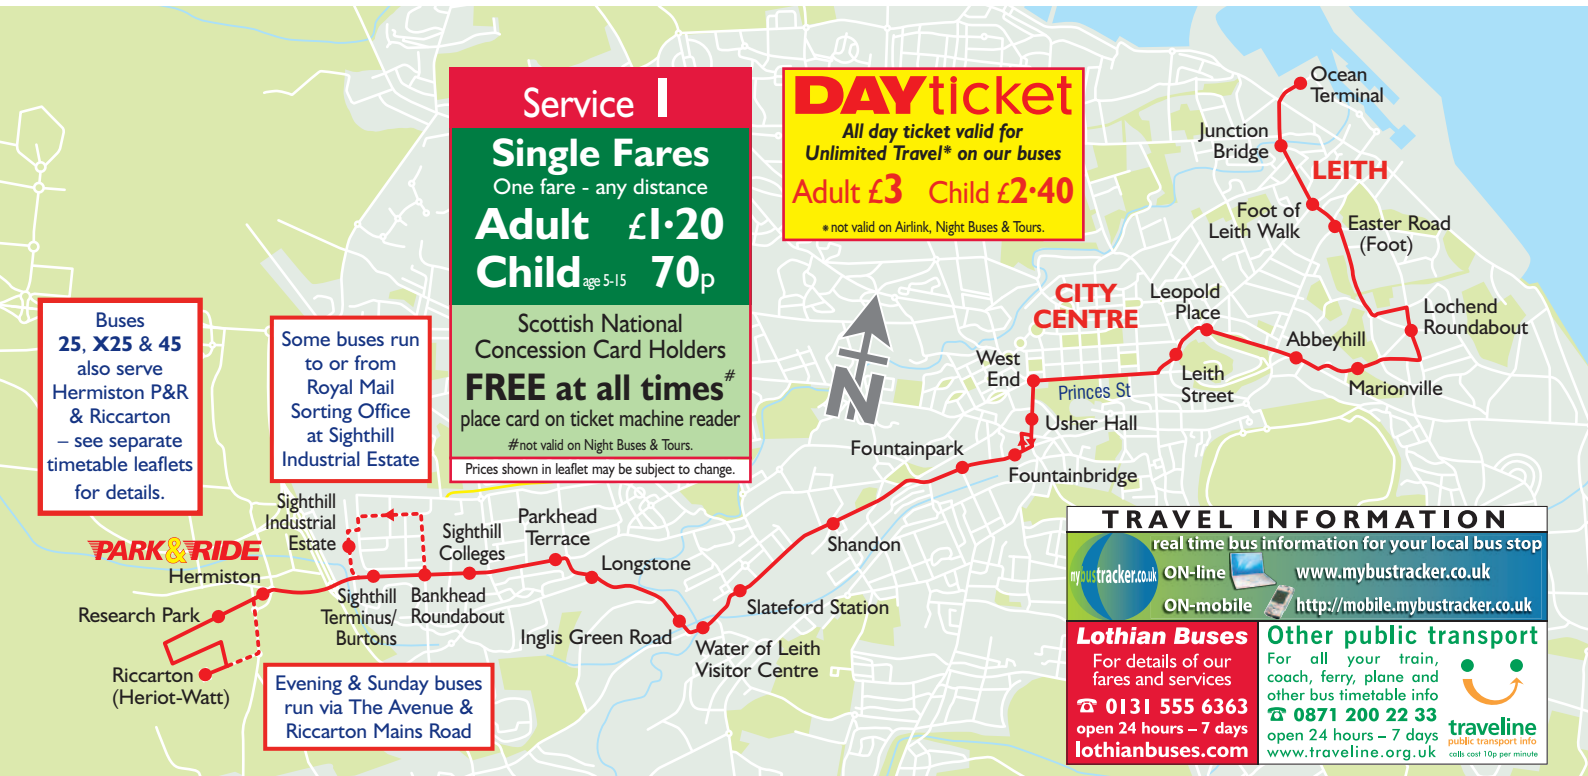

Service 34 from 14 February 2010

Route

Riccarton, The Avenue, Boundary Road East, Boundary Road North, Research Avenue North, Riccarton Mains Road, Hermiston Park & Ride, Calder Road, Sighthill, Calder Road, Longstone Road, Inglis Green Road, Slateford Road, Angle Park Terrace, Dundee Street, Fountainbridge, Semple Street, Morrison Street, Lothian Road, Princes Street, Leith Street, Leith Walk, London Road, Marionville Road, Restalrig Road South, Restalrig Road, Lochend Avenue, Lochend Road, Duke Street, Great Junction Street, North Junction Street, Britannia Way, Ocean Drive, Leith (Ocean Terminal) .

Return via reverse of above route to Lothian Road, then Fountainbridge, then as reverse of above route.

Evening & Sunday buses via The Avenue, Riccarton Mains Road.

Some trips divert to Royal Mail Sorting Office at Sighthill Industrial Estate via Calder Road, Bankhead Avenue, Bankhead Crossway North, Bankhead Drive, Cultins Road, Sighthill Industrial Estate. Returns via Cultins Road and Calder Road then as normal route.

L – continues to Lothian Road

R – starts from Royal Mail (Sighthill) 1 minute before Sighthill (Burtons)

T – starts from Sighthill Terminus 3 minutes before Sighthill (Burtons)

Extra journeys: 2139 Royal Mail (Sighthill) – Longstone

a – starts from London Road (top of Easter Road) 3 minutes before Leith Street

M – continues to Royal Mail (Sighthill)

Extra journeys: 0507, 0612, 0715 Longstone – Sighthill Terminus

Sunday

34 Riccarton - Sighthill - Fountainpark - Princes St - Lochend - Leith - Ocean Terminal