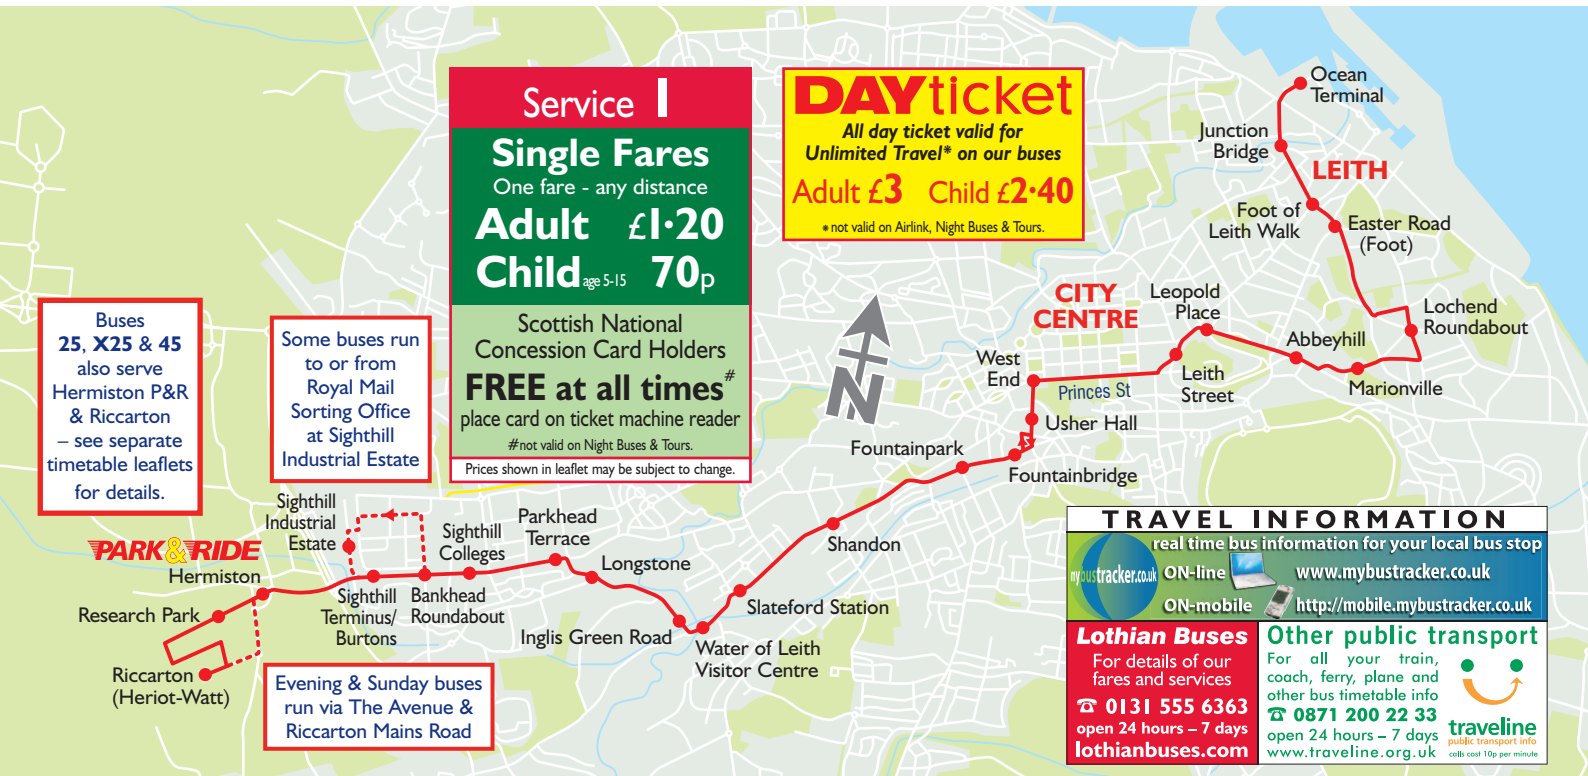

Service 34 from 6 October 2008

Route

Riccarton, The Avenue, Boundary Road East, Boundary Road North, Research Avenue North, Riccarton Mains Road, Hermiston Park & Ride, Calder Road, Sighthill, Calder Road, Longstone Road, Inglis Green Road, Slateford Road, Angle Park Terrace, Dundee Street, Fountainbridge, Semple Street, Morrison Street, Lothian Road, Princes Street, Leith Street, Leith Walk, London Road, Marionville Road, Restalrig Road South, Restalrig Road, Lochend Avenue, Lochend Road, Duke Street, Great Junction Street, North Junction Street, Britannia Way, Ocean Drive, Leith (Ocean Terminal) .

Return via reverse of above route to Lothian Road, then Fountainbridge, then as reverse of above route.

Evening & Sunday buses via The Avenue, Riccarton Mains Road.

Some trips divert to Royal Mail Sorting Office at Sighthill Industrial Estate via Calder Road, Bankhead Avenue, Bankhead Crossway North, Bankhead Drive, Cultins Road, Sighthill Industrial Estate. Returns via Cultins Road and Calder Road then as normal route.