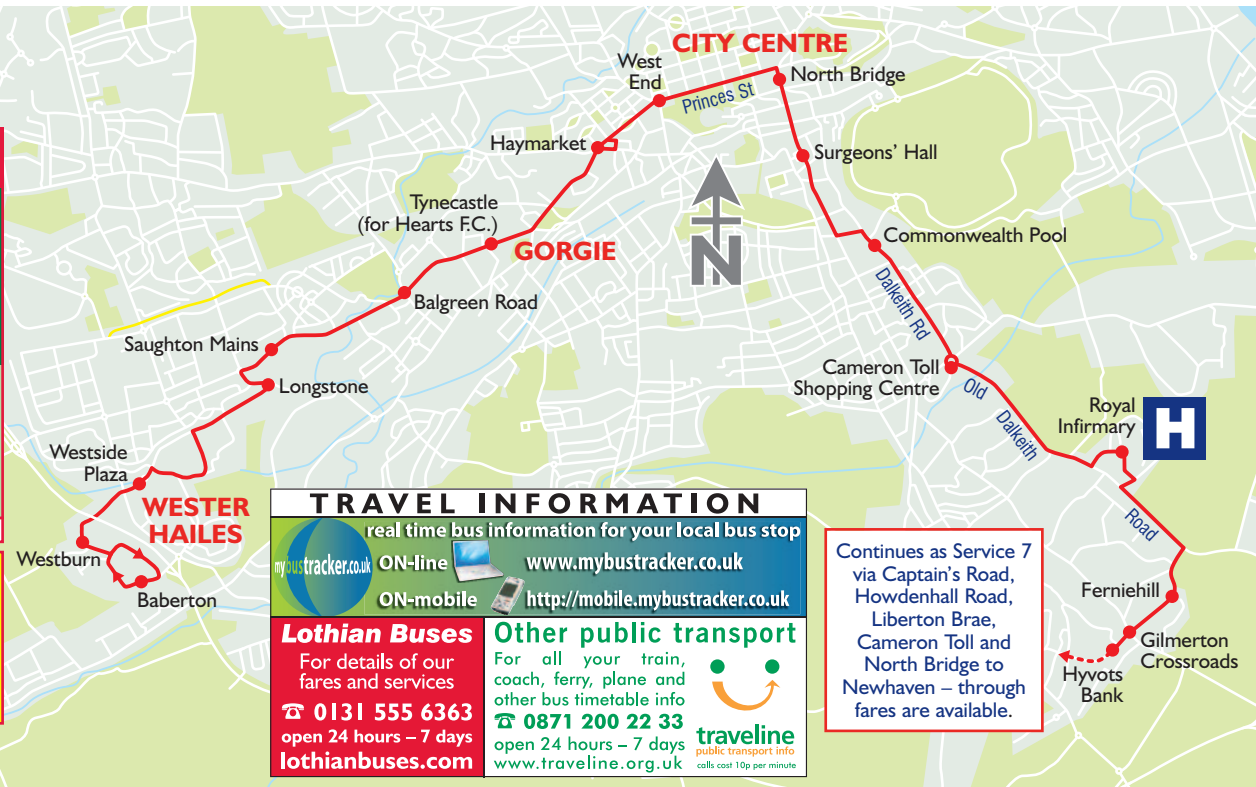

Service 33 from 14 February 2010

Service 33

Single Fares
One fare - any distance

Adult £1.20
Child age 5-15 70p

Scottish National
Concession Card Holders
FREE at all times*
#place card on ticket machine reader
#not valid on Night Buses & Tours.

Prices shown in leaflet may be subject to change.

DAY ticket
All day ticket valid for
Unlimited Travel* on our buses

Adult £3 Child £2.40

*not valid on Airlink, Night Buses & Tours.

TRAVEL INFORMATION
real time bus information for your local bus stop

mybustracker.co.uk ON-line www.mybustracker.co.uk
ON-mobile <http://mobile.mybustracker.co.uk>

Lothian Buses
For details of our fares and services
☎ 0131 555 6363
open 24 hours – 7 days
lothianbuses.com

Other public transport
For all your train, coach, ferry, plane and other bus timetable info
☎ 0871 200 22 33
open 24 hours – 7 days
www.traveline.org.uk

traveline
public transport info
calls cost 10p per minute

Continues as Service 7 via Captain's Road, Howdenhall Road, Liberton Brae, Cameron Toll and North Bridge to Newhaven – through fares are available.

Route

Westburn Avenue, Baberton Mains Hill, Baberton Mains Drive, Baberton Mains Hill, Westburn Avenue, Westside Plaza, Hailesland Road, Murrayburn Road, Longstone Road, Calder Road, Gorgie Road, Dalry Road, Haymarket gyratory system, West Maitland Street, Shandwick Place, Princes Street, North Bridge, South Bridge, Nicolson Street, Clerk Street, South Clerk Street, East Preston Street, Dalkeith Road, Old Dalkeith Road, Little France Crescent, Royal Infirmary, Little France Drive, Old Dalkeith Road, Ferniehill Drive.

Return via reverse of above route to Westside Plaza, Westburn Avenue.