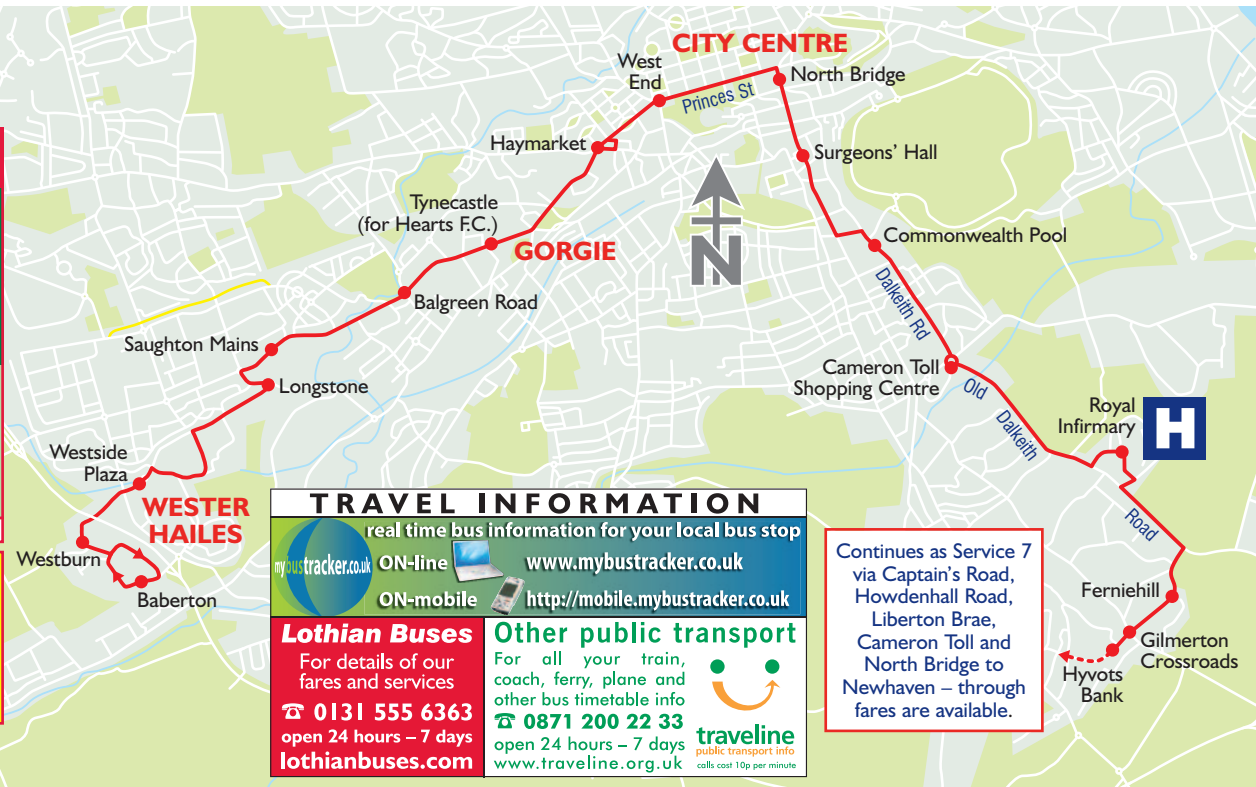

Service 33 from 26 July 2009

Service 33

Single Fares
One fare - any distance

Adult £1.20
Child age 5-15 70p

Scottish National
Concession Card Holders
FREE at all times*
place card on ticket machine reader
#not valid on Night Buses & Tours.

Prices shown in leaflet may be subject to change.

DAY ticket
All day ticket valid for
Unlimited Travel* on our buses

Adult £3 Child £2.40

*not valid on Airlink, Night Buses & Tours.

TRAVEL INFORMATION
real time bus information for your local bus stop

mybustracker.co.uk ON-line www.mybustracker.co.uk
ON-mobile <http://mobile.mybustracker.co.uk>

Lothian Buses
For details of our fares and services
☎ 0131 555 6363
open 24 hours – 7 days
lothianbuses.com

Other public transport
For all your train, coach, ferry, plane and other bus timetable info
☎ 0871 200 22 33
open 24 hours – 7 days
www.traveline.org.uk

traveline
public transport info
calls cost 10p per minute

Continues as Service 7 via Captain's Road, Howdenhall Road, Liberton Brae, Cameron Toll and North Bridge to Newhaven – through fares are available.

Route

Westburn Avenue, Baberton Mains Hill, Baberton Mains Drive, Baberton Mains Hill, Westburn Avenue, Westside Plaza, Hailesland Road, Murrayburn Road, Longstone Road, Calder Road, Gorgie Road, Dalry Road, Haymarket gyratory system, West Maitland Street, Shandwick Place, Princes Street, North Bridge, South Bridge, Nicolson Street, Clerk Street, South Clerk Street, East Preston Street, Dalkeith Road, Old Dalkeith Road, Little France Crescent, Royal Infirmary, Little France Drive, Old Dalkeith Road, Ferniehill Drive.

Return via reverse of above route to Westside Plaza, Westburn Avenue.