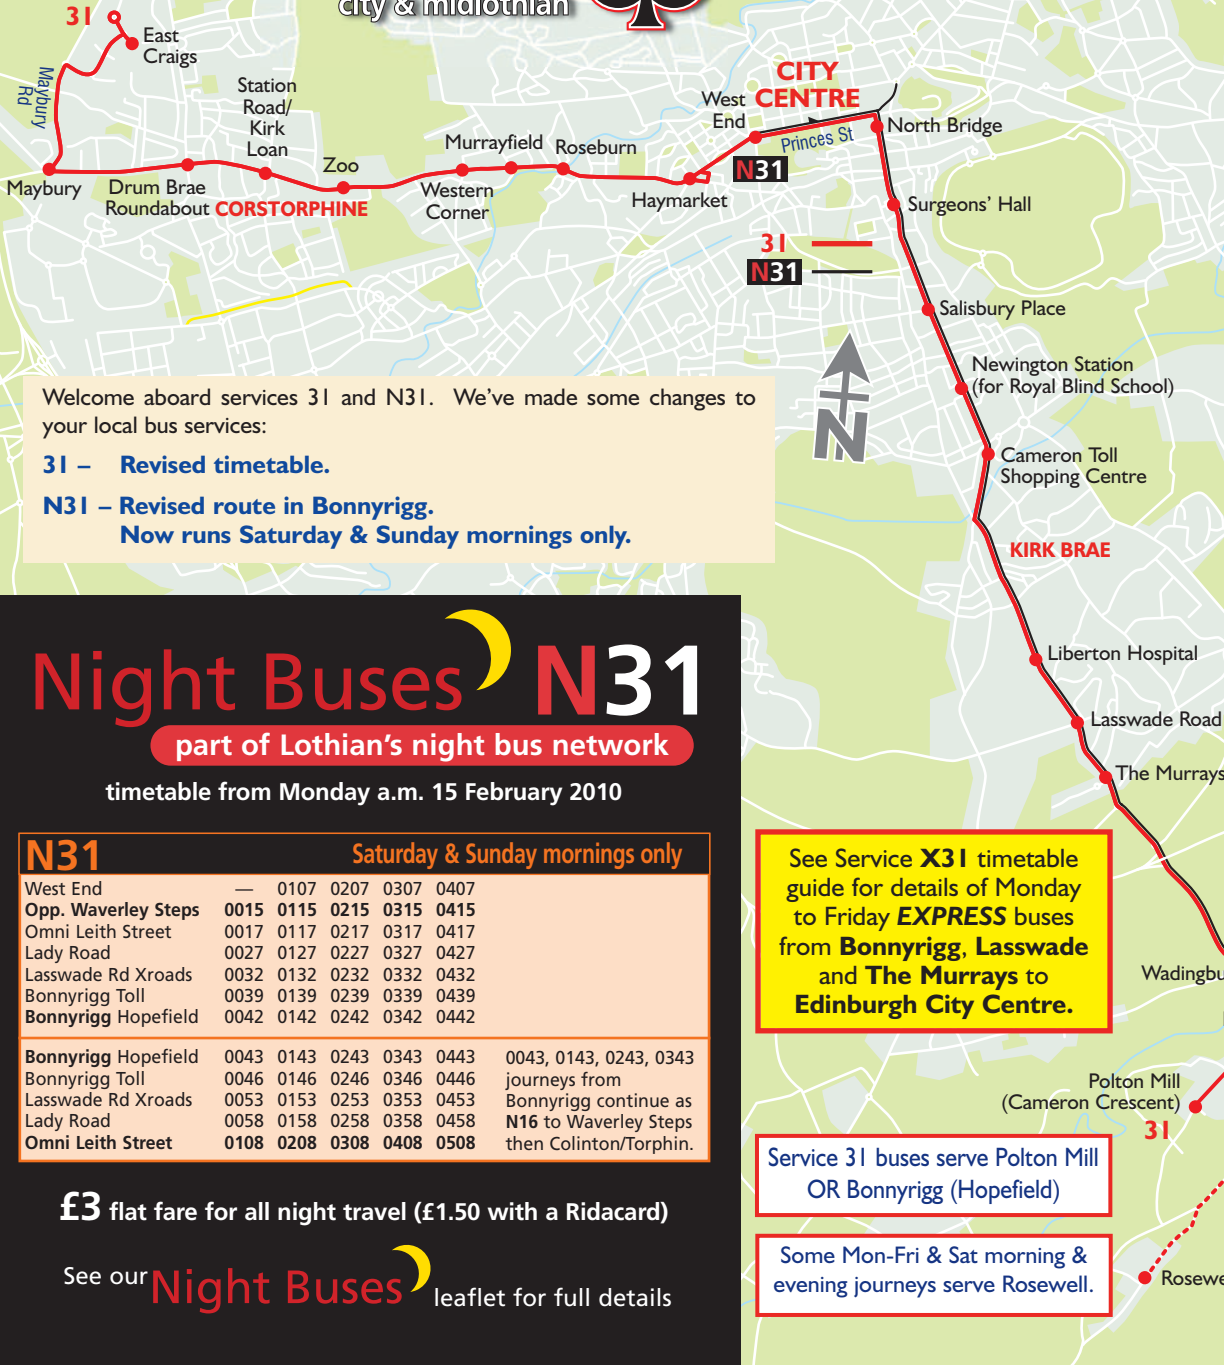

# Service 31/N31

from 14 February 2010

the **ace of spades**  
cutting across the  
city & midlothian

**Service 31**

**Single Fares**  
One fare - any distance  
**Adult £1.20**  
**Child <sup>age 5-15</sup> 70p**