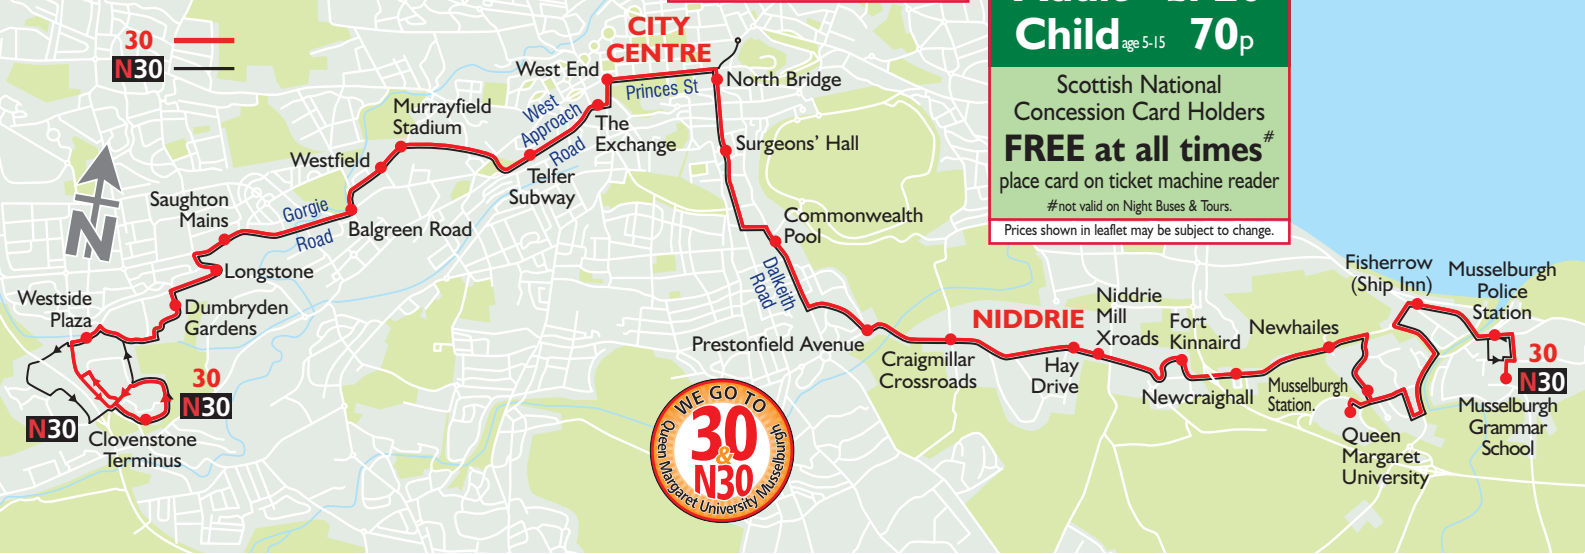

**Service 30**  
**Single Fares**  
One fare - any distance  
Adult £1.20  
Child age 5-15 70p  
Scottish National Concession Card Holders  
**FREE at all times** #  
place card on ticket machine reader  
#not valid on Night Buses & Tours.  
Prices shown in leaflet may be subject to change.

## 30 Route

Clovenstone Drive, Clovenstone Gardens, Clovenstone Road, Harvester's Way, slip road, Wester Hailes Road, Murrayburn Road, Westside Plaza, Murrayburn Road, Hailesland Road, Dumbyrden Drive, Dumbyrden Gardens, Murrayburn Road, Longstone Road, Calder Road, Gorgie Road, Balgreen Road, Stevenson Road, West Approach Road, Lothian Road, Princes Street, North Bridge, South Bridge, Nicolson Street, Clerk Street, East Preston Street, Dalkeith Road, Prestonfield Avenue, Peffermill Road, Niddrie Mains Road, Newcraighall Road, Fort Kinnaird, Newcraighall Road, Newhailes Road, Clayknowes Road, access road to Queen Margaret University, Queen Margaret University, access road, Whitehill Farm Road, Stoneybank Crescent, Mayfield Crescent, Eskview Terrace, Olivebank Road, Newhailes Road, North High Street, Bridge Street, High Street, Newbigging, Musselburgh (Grammar School).

Return via reverse of above route to Westside Plaza, then Wester Hailes Road, Clovenstone Road, Clovenstone Drive.

**a** – starts from Longstone 5 minutes before Balgreen    **b** – continues to Newcraighall Village

**Extra journeys:** 1800, 1815, 1840, 1858, 1915, 2005, 2048, 2315, 2355, 0010 Clovenstone – Longstone