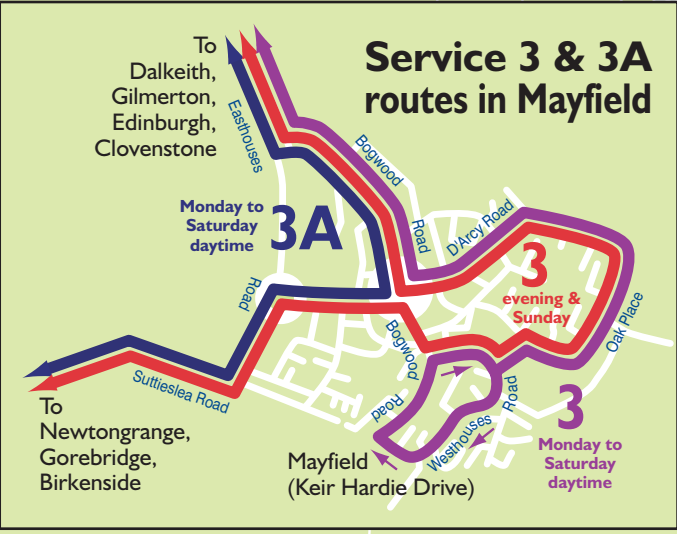

3 & 3A Route

Service 3 & 3A
Clovenstone Drive, Clovenstone Gardens, Clovenstone Road, Hailesland Road, Murrayburn Road, Westside Plaza, Wester Hailes Road, Calder Road, Gorgie Road, Dalry Road, Haymarket gyratory system, West Maitland Street, Princes Street, North Bridge, South Bridge, Nicolson Street, Clerk Street, South Clerk Street, Newington Road, Minto Street, Mayfield Gardens, Craigmillar Park, Liberton Road, Gilmerton Road, Drum Street, Gilmerton Road, Melville Road, Eskbank Road, Buccleuch Street, London Road, Newmills Road, Lauder Road, Easthouses Road, Bogwood Road,

then Service 3:
Bogwood Road, D'Arcy Road, Oak Place, Westhouses Road, Mayfield (Bogwood Road/Keir Hardie Drive).

or Bogwood Road, D'Arcy Road, Oak Place, Bogwood Road, Eskview Road, Easthouses Road, Suttieslea Road, Bryans Road, Newtongrange Main Street, Murderdean Road, Stobhill Road, Greenhall Road, Hunterfield Road, Gore Avenue, Gorebridge Main Street, Powdermill Brae, Gorebridge (Birkenside).

or Service 3A:
Bogwood Road, Eskview Road, Easthouses Road, Suttieslea Road, Bryans Road, Newtongrange Main Street, Murderdean Road, Stobhill Road, Greenhall Road, Hunterfield Road, Gore Avenue, Gorebridge Main Street, Powdermill Brae, Gorebridge (Birkenside).

Return via reverse of the above routes to Newmills Road, South Street, Dalkeith High Street, Eskbank Road, then reverse of above route to Westside Plaza, Murrayburn Road, Hailesland Road, Clovenstone Road, Clovenstone Drive, Clovenstone Gardens, Clovenstone Road, Clovenstone Drive.