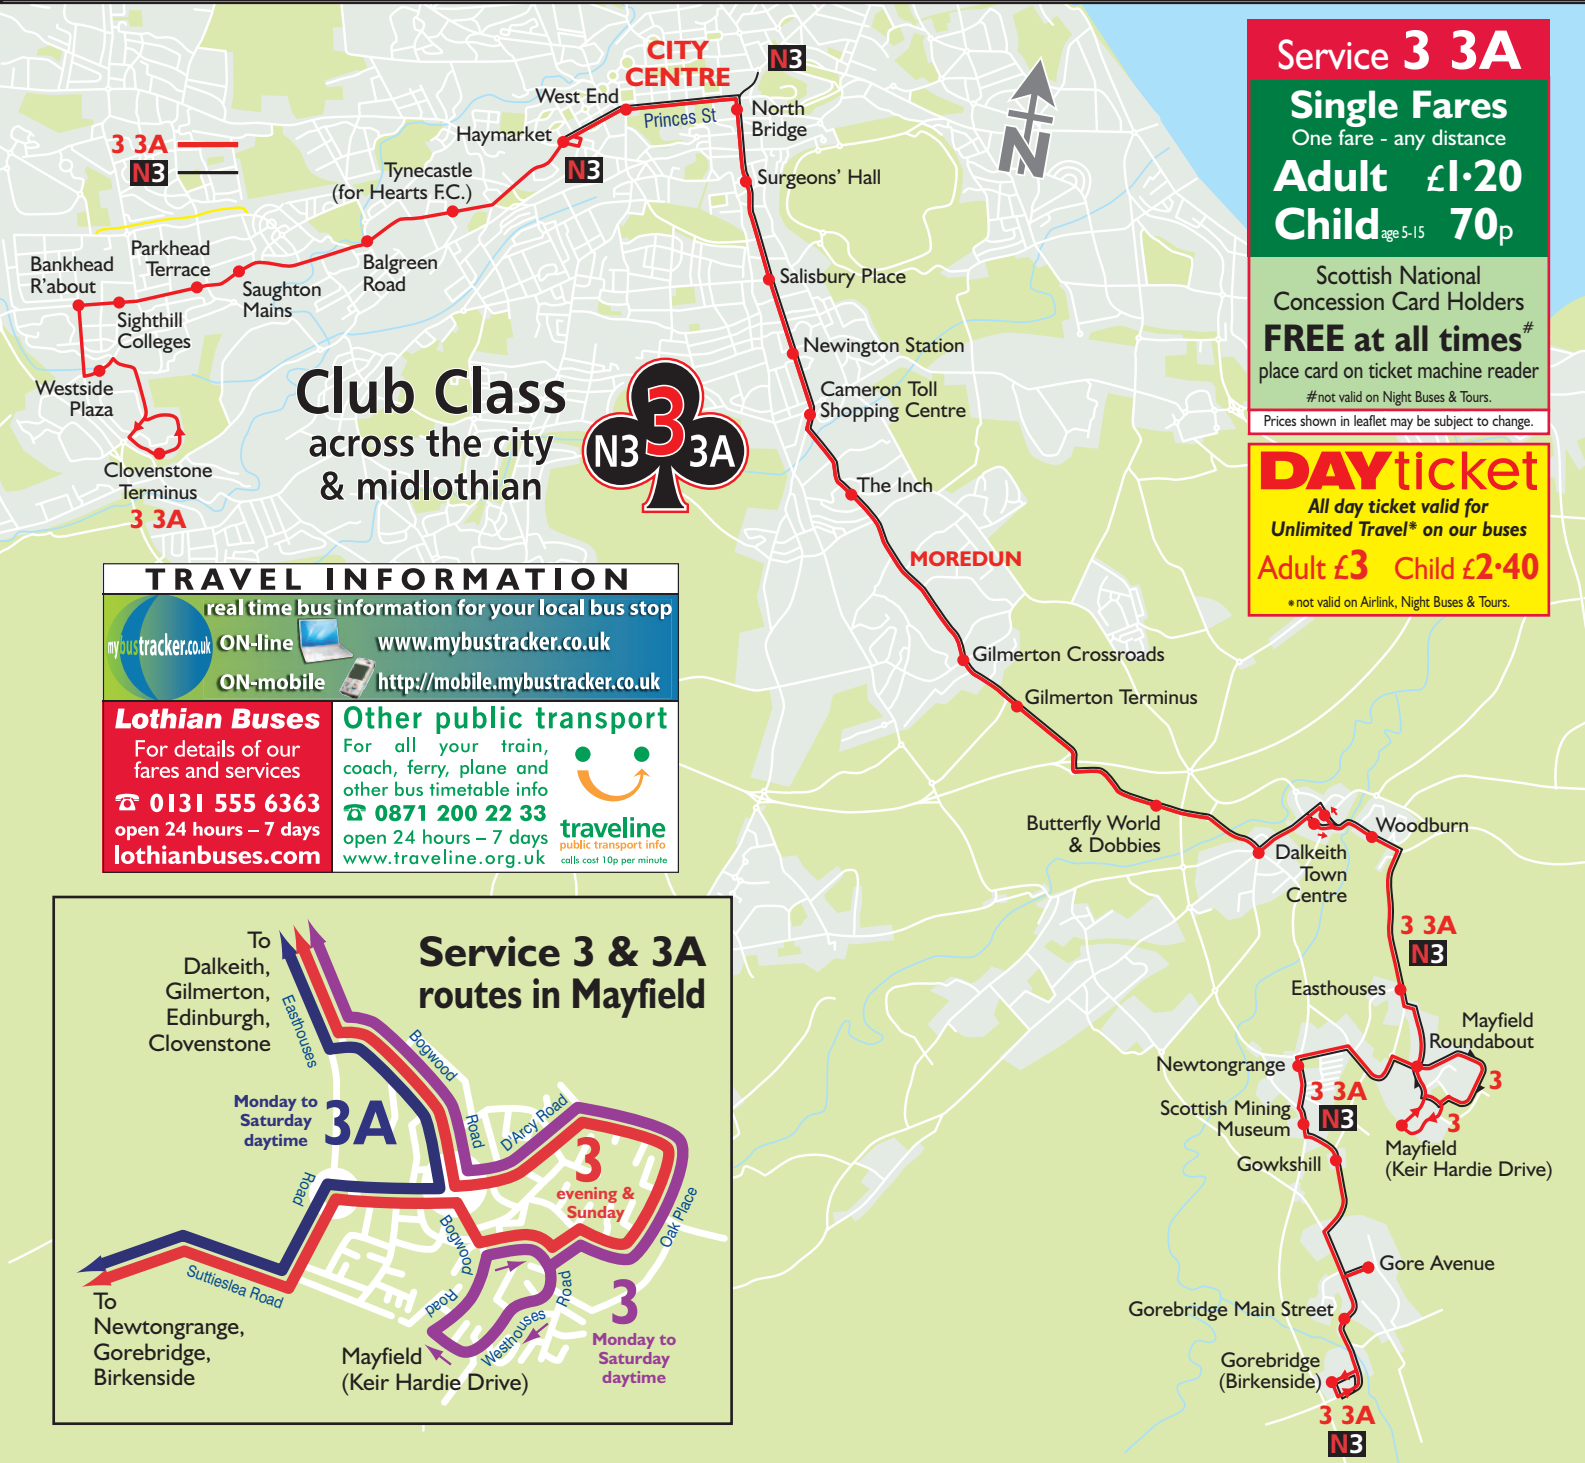

# Service 3, 3A, N3 from 26 July 2009

**Service 3 3A**

**Single Fares**  
One fare - any distance

**Adult £1.20**  
**Child age 5-15 70p**

Scottish National Concession Card Holders  
**FREE at all times**<sup>#</sup>  
place card on ticket machine reader  
#not valid on Night Buses & Tours.

**c** – starts from Royal Infirmary 7 minutes before Gilmerton Crossroads and runs via Craigour Avenue, Moredun Park Road & Gilmerton Road  
**d** – via D'Arcy Road & Oak Place **h** – starts from Longstone 12 minutes before Haymarket