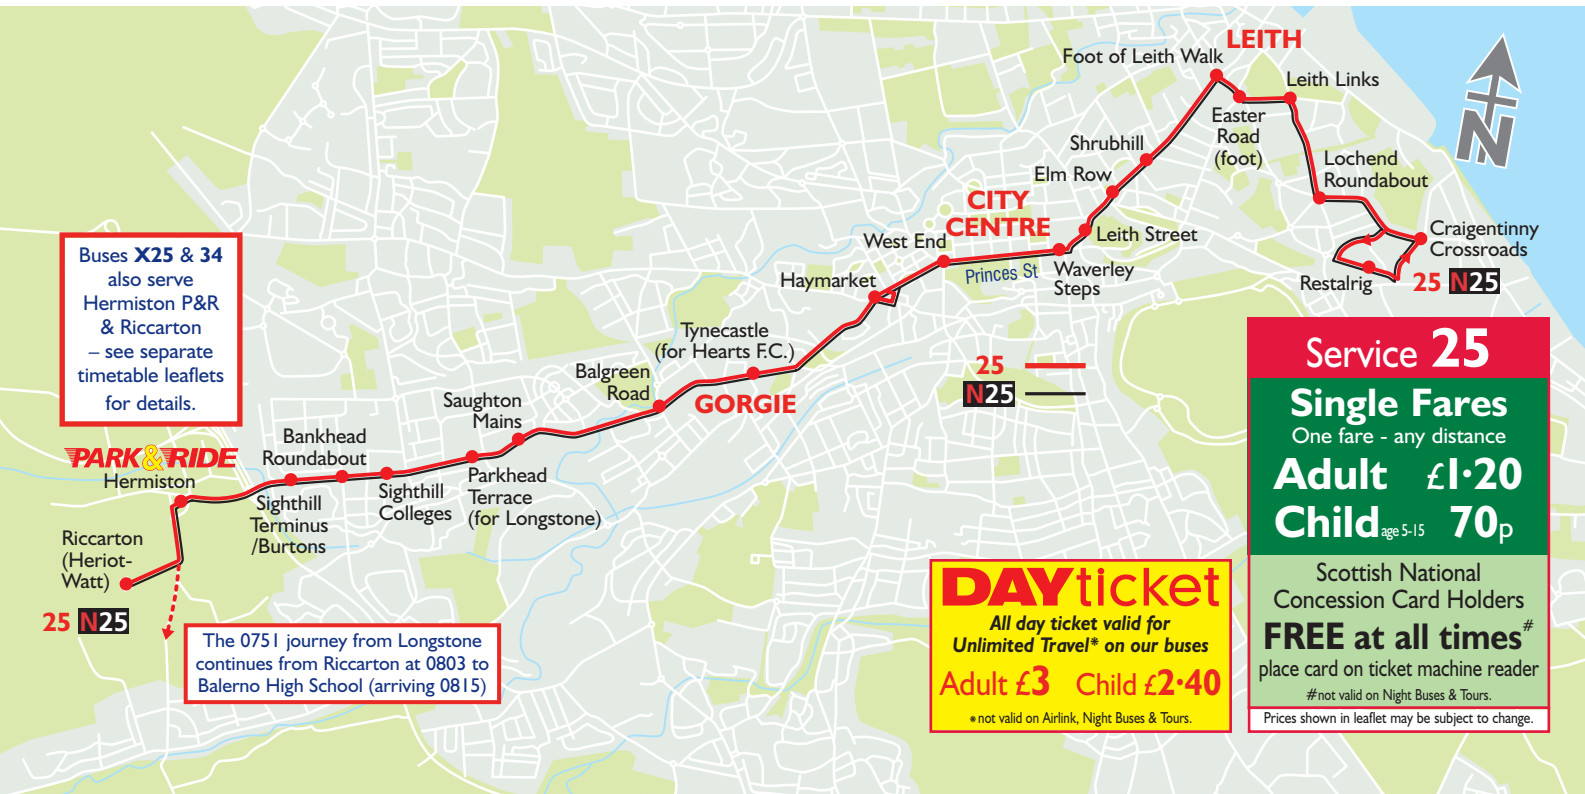

Service 25, N25 from 26 July 2009

25 Route

Riccarton Campus, Riccarton Avenue, Riccarton Mains Road, Hermiston Park & Ride, A71, OR Sighthill (Calder View), Calder Road to A720 Roundabout and return to Calder Road,

THEN Calder Road, Gorgie Road, Dalry Road, Haymarket, West Maitland Street, Shandwick Place, Princes Street, Leith Street, Picardy Place, Leith Walk, Duke Street, Vanburgh Place, East Hermitage Place, Restalrig Road, Sleigh Drive, Craightinny Road, Loganlea Drive, Restalrig Avenue.

Return via Craightinny Avenue, Craightinny Road, then reverse of above route.

Night Buses N25

part of Lothian's night bus network

N25	every morning									
Riccarton Halls	—	0045	0115	0145	0215	0245	0315	0345	0410	
Hermiston Park&Ride	—	0047	0117	0147	0217	0247	0317	0347	0412	
Sighthill Burtons	—	0049	0119	0149	0219	0249	0319	0349	0414	
Balgreen	—	0056	0126	0156	0226	0256	0326	0356	0421	
Haymarket W.Maitl'd St	—	0101	0131	0201	0231	0301	0331	0401	0426	
Opp. Waverley Steps	0040	N3	0140	N3	0240	N3	0340	N3	0432	
Omni Leith Street	0041	—	0141	—	0241	—	0341	—	0433	
Foot of Leith Walk	0046	—	0146	—	0246	—	0346	—	—	
Lochend	0050	—	0150	—	0250	—	0350	—	—	
Restalrig	0053	—	0153	—	0253	—	0353	—	—	
Restalrig	—	—	0059	—	0159	—	0259	—	0359	
Lochend	—	—	0102	—	0202	—	0302	—	0402	
Foot of Leith Walk	—	—	0106	—	0206	—	0306	—	0406	
Omni Leith Street	0011	0041	0111	0141	0211	0241	0311	0341	0411	
Waverley Steps	0015	0045	0115	0145	0215	0245	0315	0345	0415	
Haymarket Dalry Rd	0022	0052	0122	0152	0222	0252	0322	0352	0422	
Balgreen	0027	0057	0127	0157	0227	0257	0327	0357	0427	
Sighthill Terminus	0034	0104	0134	0204	0234	0304	0334	0404	0434	
Hermiston Park&Ride	0036	0106	0136	0206	0236	0306	0336	0406	0436	
Riccarton Halls	0039	0109	0139	0209	0239	0309	0339	0409	0439	

N3 – continues as N3 to Gorebridge.

£3 flat fare for all night travel (£1.50 with a Ridacard)

See our **Night Buses** leaflet for full details